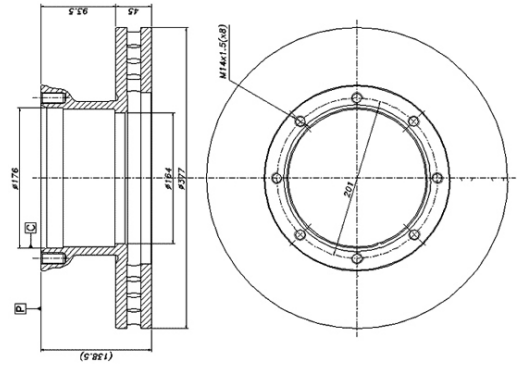

DCR190A Kg

377 45 37 138 176 8xM14 25.0

ERNST AUWARTER Clubstar

DISCOS Trailer

MERCEDES BENZ Atego I

975 423 03 12