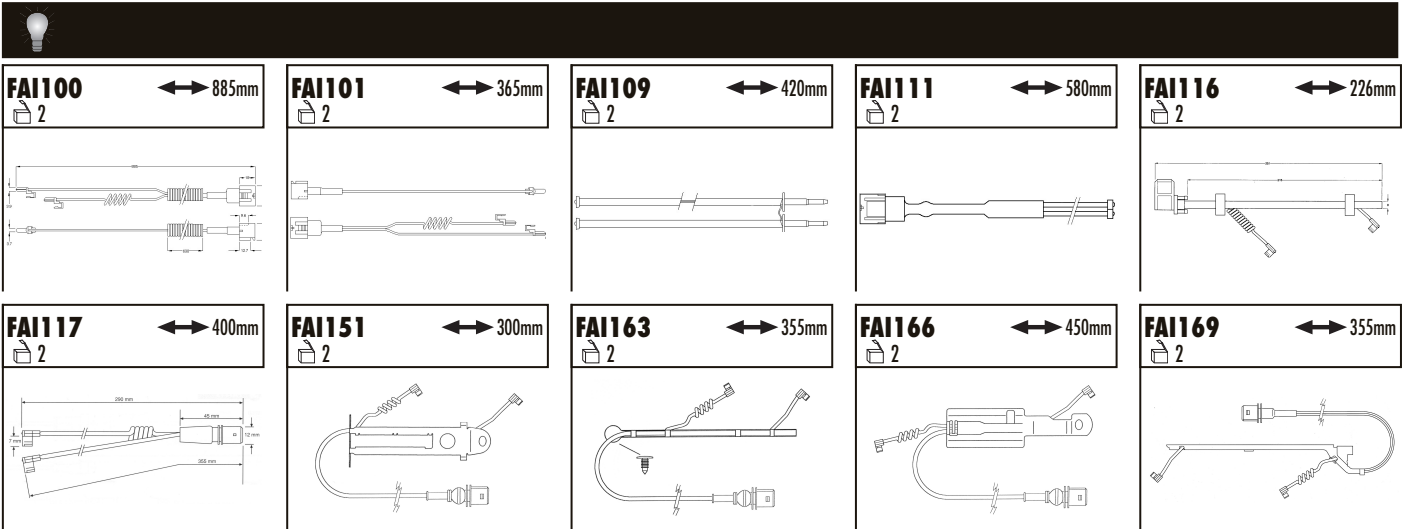

DCR126A	DCR128A	DCR134A	DCR174A	DCR175A	DCR185A	DCR243A	DCR244A	DCR245A	FCR218A	FCR219A	FCR220A	FCR243A
354	440	437.5	304	322	380	375	434	434	330	330	375	
30	45	45	30	30	45	45	45	45	34	34	45	
28	41	41	26	26	40	38	41	41	28	28	38	
82	100	96	135	140	85	167	97	160	80	137	167	
128	131	131	250	290	117	263	131	224	95	194	222	
10x12,4	10x17 2xM14	10x17 2xM14	6x21	6x21	10xM14	10x22,5	10x17 2xM14	12xM14	10x14,2 2xM12	6x22,5	8x22,5	
14.1	28.8	31.3	15.0	17.5	24.0	23.0	32.5	46.0	15.0	20.0	29.0