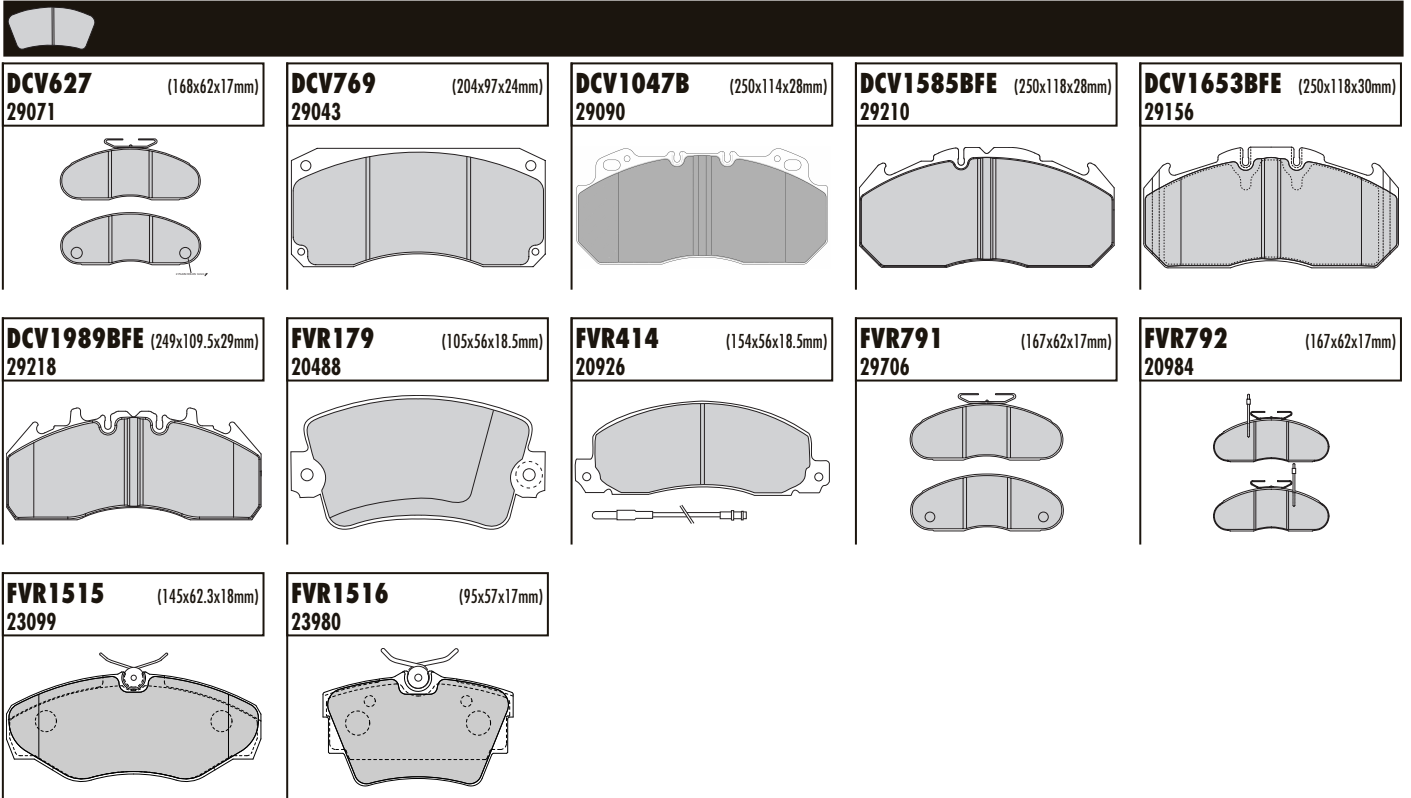

A	B	C	D		Kg	
DCR125A		276	24	21	44	95	10x10,5	6.6		
DCR128A		440	45	41	100	131	10x17 2xM14	28.8		
DCR134A		437.5	45	41	96	131	10x17 2xM14	31.3		
DCR169A		276	24	22	44	102	10x10,5	6.6		
DCR244A		434	45	41	97	131	10x17 2xM14	32.5		
DCR245A		434	45	41	160	224	12xM14	46.0		
DDF160		252	24	22	53.5	76	6			
DDF1204		305	28	24	49.4	72	5