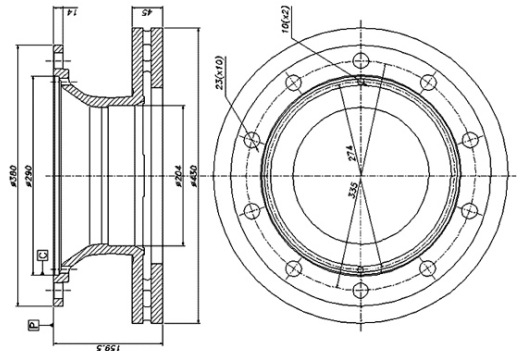

DCR172A **A** **B** **C** **D** **Kg**

430 45 37 159.5 290 10x23 2x10 36.0

BPW SH Series SB/SN7 (SB4345) 03.088.35.01.0