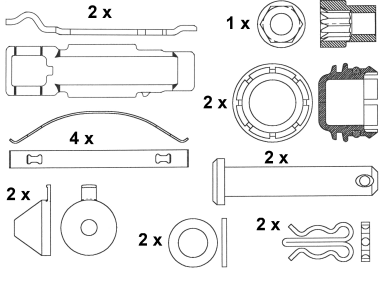

ACERBI All BPW Eco Plus SB/SN7 (SB4345), SH Series SB/SN7 (SB4345) CRANE FRUEHAUF Crane Fruehauf
GIGANT GROUP S.A.E. (Dupillier), SMB, Trenkamp & Gehle GRANNING LYNX All KNORR-BREMSE All SAF All