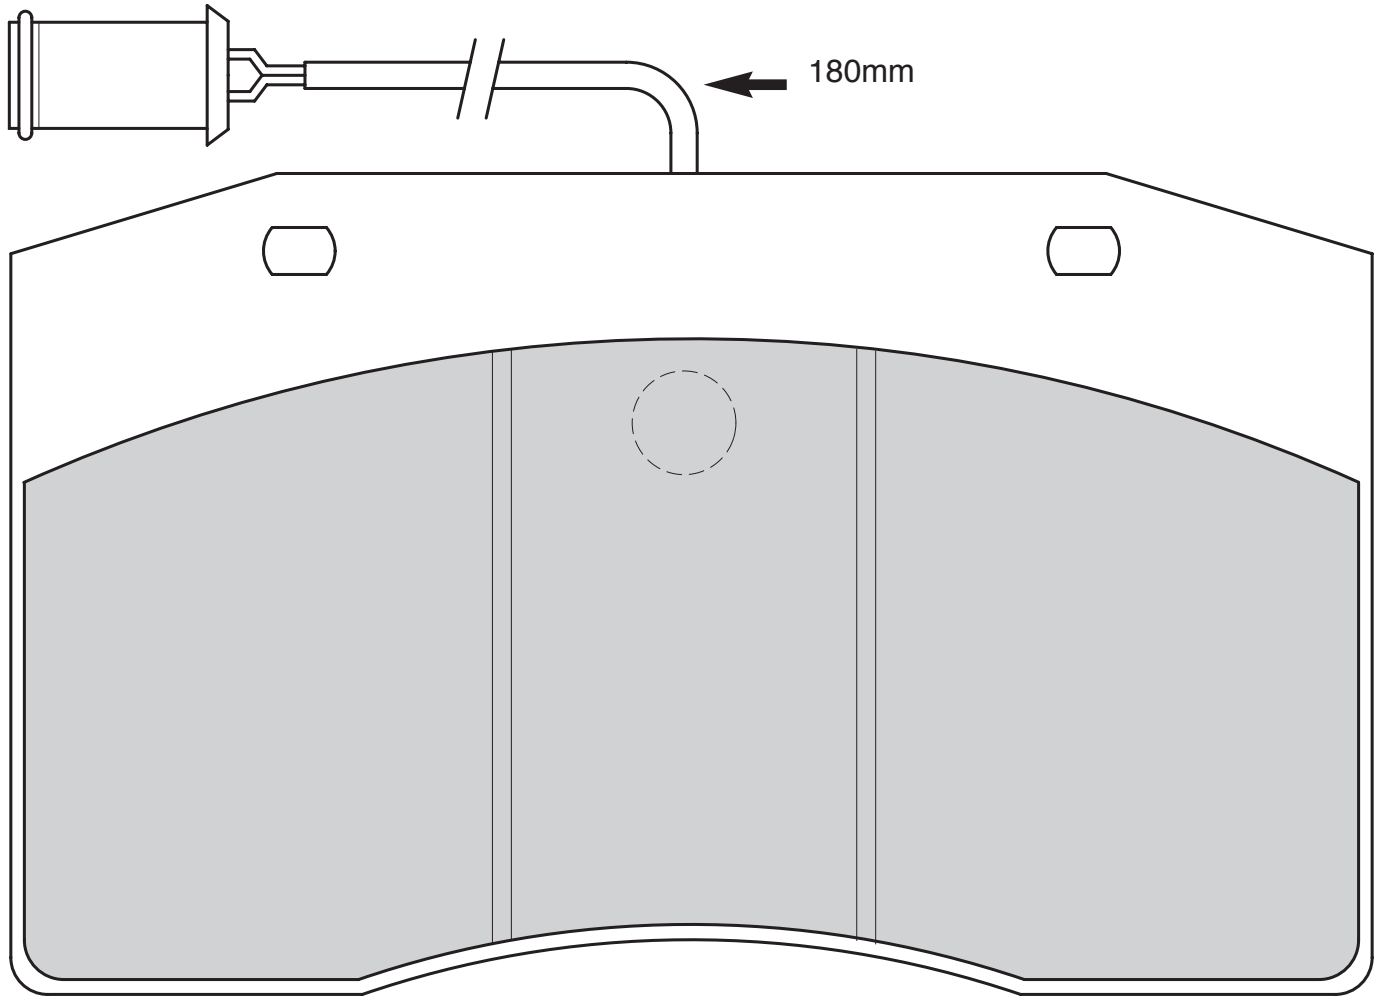

IRISBUS Iveco 370, Iveco Cityclass/Euroclass, Iveco 391/Eurorider