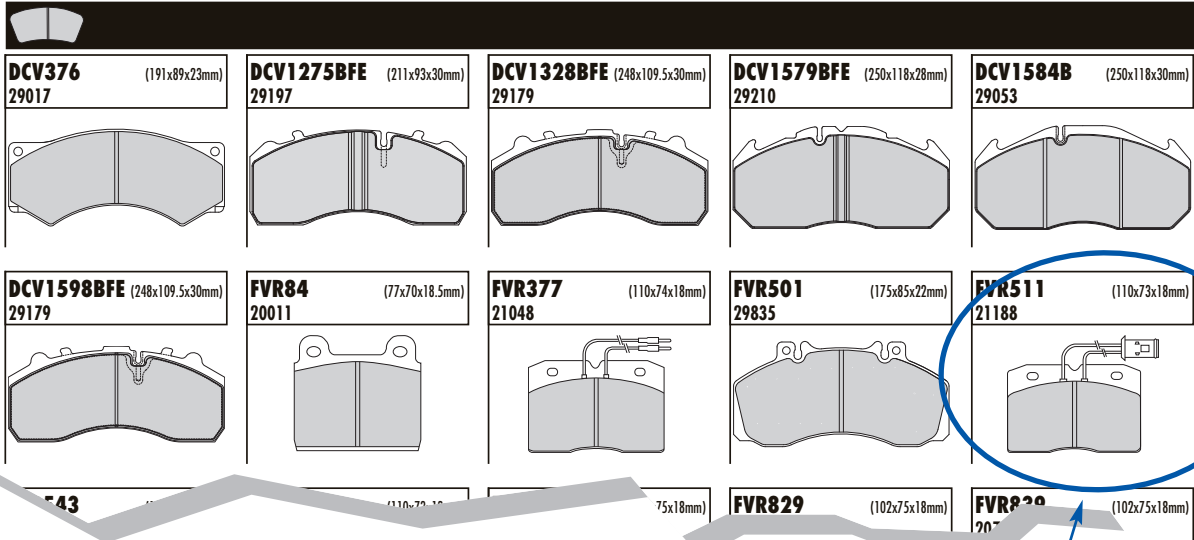

- Wear indicator image and dimensions
- Image et dimensions témoin d'usure
- Ilustración y dimensiones indicador de desgaste
- Disegno e dimensioni indicatore d'usura
- Abmasse und Zeichnungen Verschleissanzeiger
- Afbeelding en afmetingen vervangingsindicator
- Imagem e dimensões do avisador de desgaste

- Brake Pad quick reference image and dimensions
- Dimensions et mini-dessin plaquette
- Ilustración y dimensiones pastilla
- Schizzo e dimensioni pastiglia
- Abbildungen und Abmasse Scheibenbremsbeläge
- Afbeelding en afmetingen remblok
- Identificação rápida da referência e medidas das pastilhas