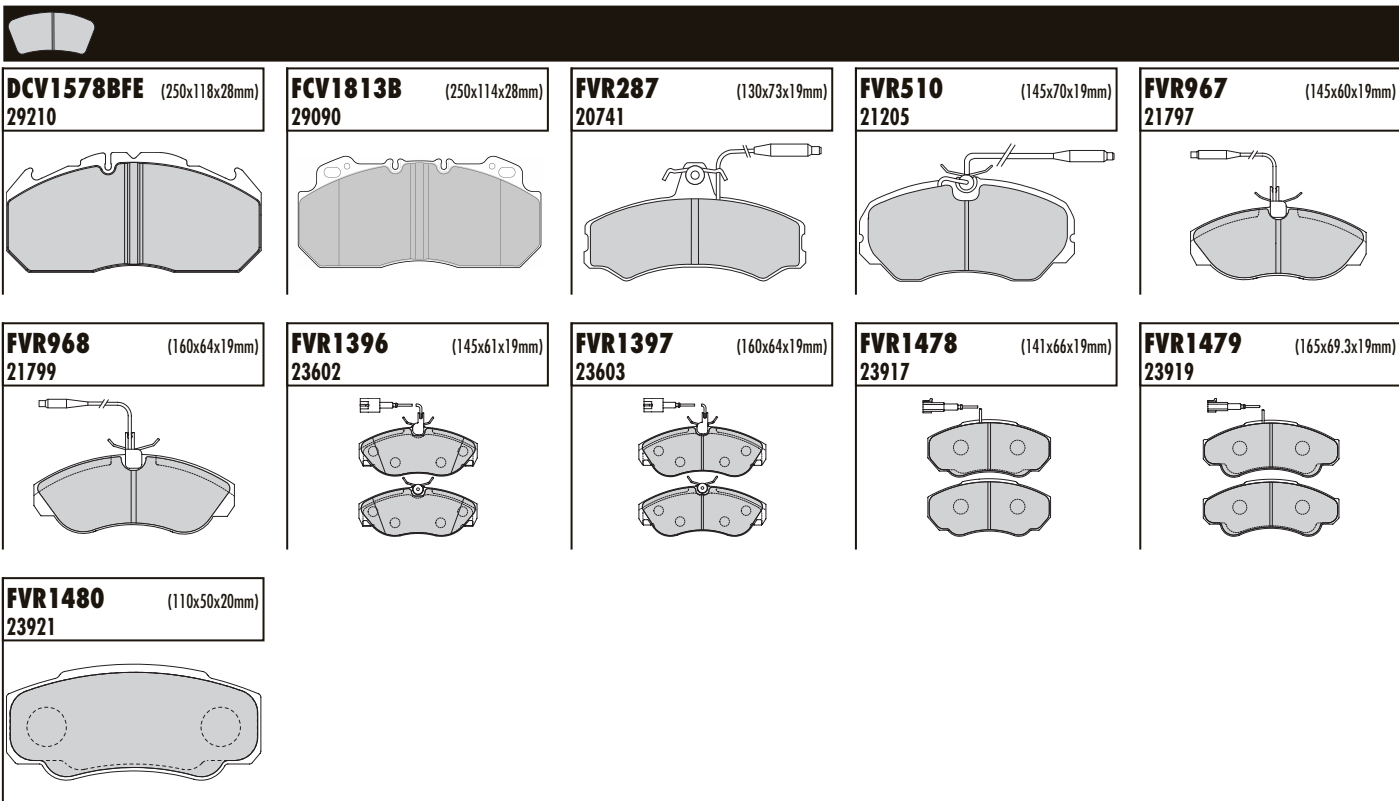

$\varnothing$	A	B	C	D		Kg	
DCR192A			438	45	37	127	195	10xM16	20.0	
DDF063			256	16	13.5	64	73	5		
DDF069			290	16	14.8	61	73	5		
DDF149			285	20	18	90.5	83	8		
DDF758			280	18	15.9	65.5	73	5		
DDF768			300	24	21.9	65.5	80	5		
DDF1144			280	16	14.2	82	72	5		
DDF1145			280	16	14.2	82	79	5		
DDF1170			280	24	22	66	73	5		
DDF1171			300	24	22	66	80	5