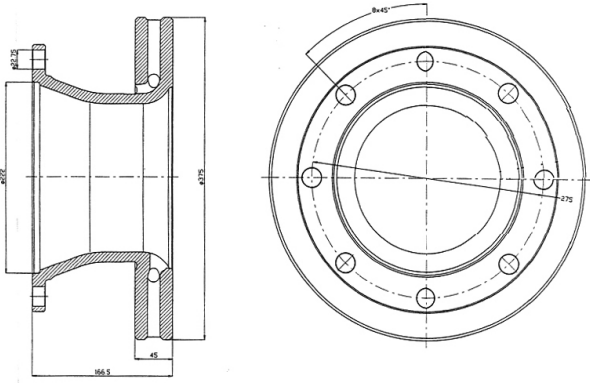

FCR220A

		A	B	C	D		Kg	
		375	45.0	38.0	167	222	8x22,5	29.0

RENAULT TRUCKS Midlum Series

5010 525 015, 5010 525 362