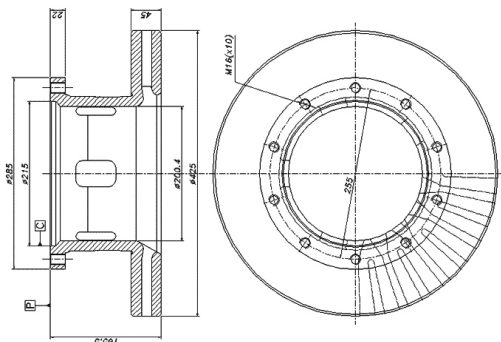

DCR135A **A** **B** **C** **D** **Kg**

425 45 41 165.5 215 10 37.4

IRISBUS Iveco 471

190 4535, 4206 4658