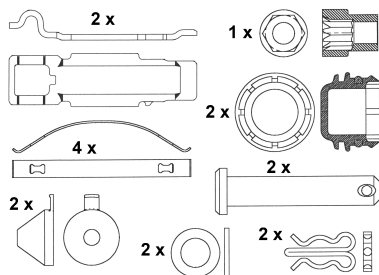

BOVA Futura (3-Axel)
DAF SB200
DISCOS Trailer axles
ERNST AUWÄRTER Clubstar
IRISBUS Midway
IVECO Eurocargo, Eurocargo Tector
KNORR-BREMSE All
MAN Chassis
MERCEDES BENZ Atego I, Tourino (O 510)
SOR SOR 9.5, SOR 10.5
VAN HOOL All