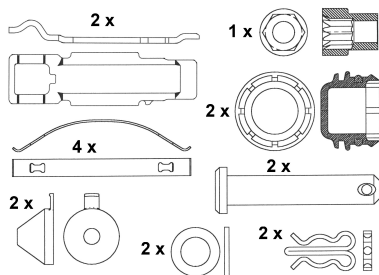

DISCOS Trailer axles
KNORR-BREMSE All
SAF All