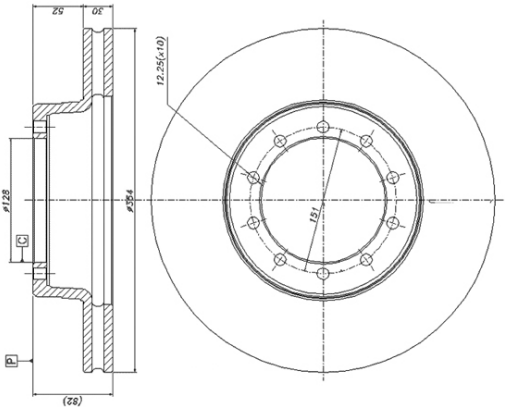

DCR126A   **A** **B** **C** **D**  **Kg** 

354 30 28 82 128 10x12,4 14.1

MAN Regal/Regent
 RENAULT TRUCKS Midliner/C Series, 5000 450 158, 5000 545 242
 Midliner/M Series, Midliner/S Series

DCR122A   **A** **B** **C** **D**  **Kg** 