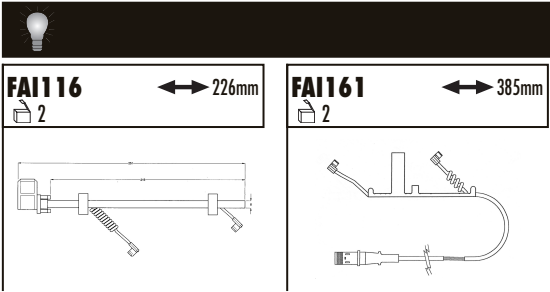

$\varnothing$	A	B	C	D		Kg	
DCR192A			438	45	37	127	195	10xM16	20.0	
DDF063			256	16	13.5	64	73	5		
DDF069			290	16	14.8	61	73	5		
DDF149			285	20	18	90.5	83	8		
DDF758			280	18	15.9	65.5	73	5		
DDF768			300	24	21.9	65.5	80	5		
DDF1144			280	16	14.2	82	72	5		
DDF1145			280	16	14.2	82	79	5		
DDF1170			280	24	22	66	73	5		
DDF1171			300	24	22	66	80	5