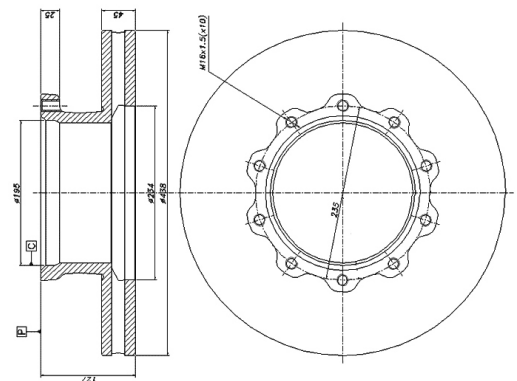

DCR192A Kg

438 45 37 127 195 10xM16 20.0

CAETANO PSV Enigma 12m, Porto 12m

DENNIS Eagle, Fire Engines, Arrow

VOLVO B 10-Series; B 12-Series;

City Bus, TX (8000.9000)

311 2965