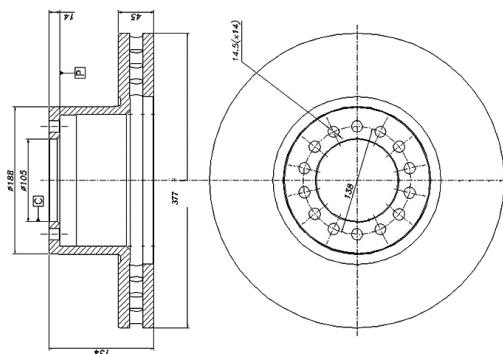

DCR189A Kg

377 45 37 134 105 14x14,5 24.0

ERNST AUWARTER Clubstar

MERCEDES BENZ Atego I, Tourino (0 510)

975 421 00 12, 975 421 01 12,
975 421 02 12