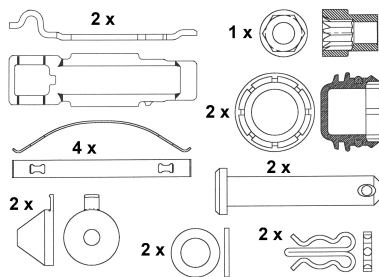

BPW Eco Max SB/SN6 (SB3745), Eco Plus SB/SN6 (SB3745), SKH Series SB/SN6 (SB3745)
KNORR-BREMSE All