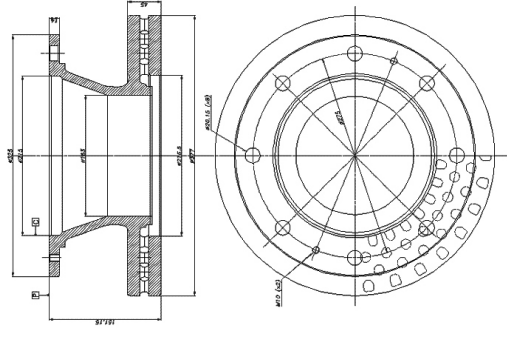

DCR240A **A** **B** **C** **D** **Kg**

377 45 37 151 225 8xM20 2xM10 31.0 ✓

IVECO Eurocargo, Eurocargo Tector 718 4081