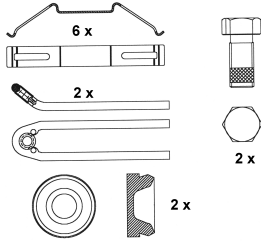

CAETANO PSV Enigma 12m, Porto 12m **ERF** ECS/ECT/ECX **MAN** F90-Series, F2000-Series, M2000-L Series, M2000-L Series, M2000-M Series, M2000-M Series, M2000-Series (ME Evolution), M2000-Series (ME Evolution), TG-A Series, TG-A Series, Chassis, Chassis, EL-Series, EL-Series, EM-Series, EM-Series, Lions Coach, Lions Coach, Lions Comfort, Lions Comfort, Lions Star, Lions Star, NG Series, NM Series, NU, UL **MERITOR** All **VAN HOOL** All