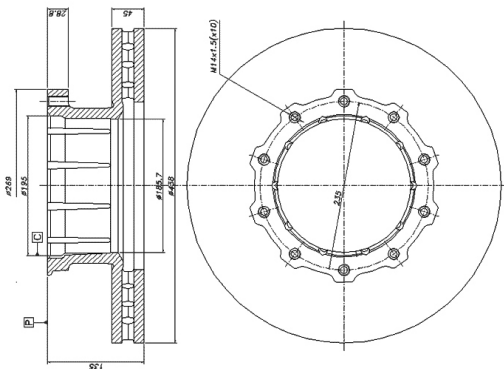

DCR126A   **A** **B** **C** **D**  **Kg** 

354 30 28 82 128 10x12,4 14.1

MAN Regal/Regent
 RENAULT TRUCKS Midliner/C Series, 5000 450 158, 5000 545 242
 Midliner/M Series, Midliner/S Series

DCR122A   **A** **B** **C** **D**  **Kg** 