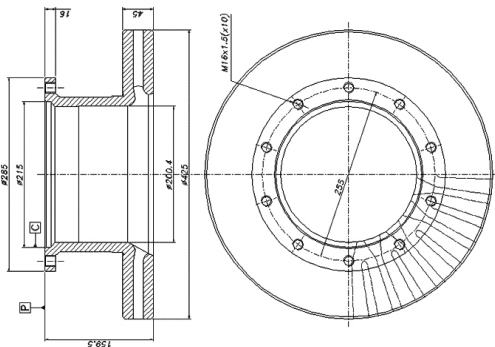

DCR138A **A B C D** **Kg**

425 45 41 159.5 215 10 36.8

INBUS Filobus, FI40 (Filobus), U210 - S210 - 1330

13162006, 5001092