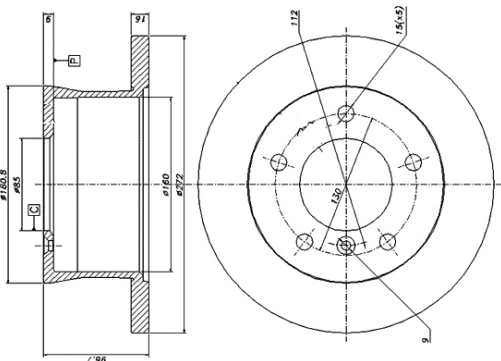

DCR154A **A** **B** **C** **D** **Kg**

272 16 14 96 85 5x15 1x9/17 7.0

MERCEDES BENZ Sprinter 2-T (901, 902),
Sprinter 3-T (903), Sprinter 4-T (904),
Sprinter Mini Bus (4,6 to)
VW LT II (2DX0FE)

902 423 01 12, 902 423 03 12

2D0 615 601A