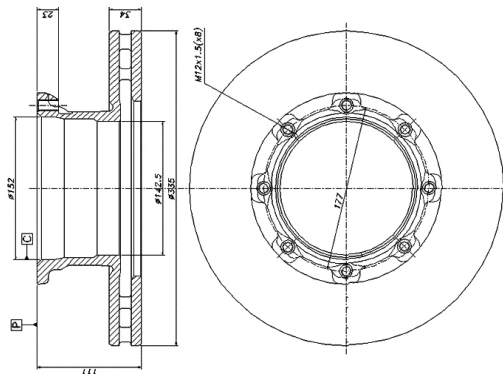

DCR188A Kg

335 34 28 111 152 8xM12 15.0

MERCEDES BENZ Atego I

970 423 05 12, 970 423 07 12