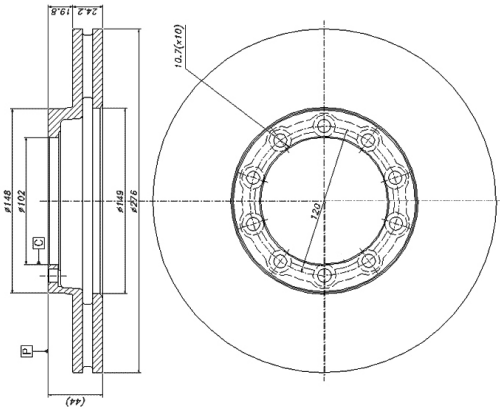

DCR169A **A** **B** **C** **D** **Kg**

276 24 22 44 102 10x10,5 6.6

RENAULT TRUCKS B Series 5010 216 433