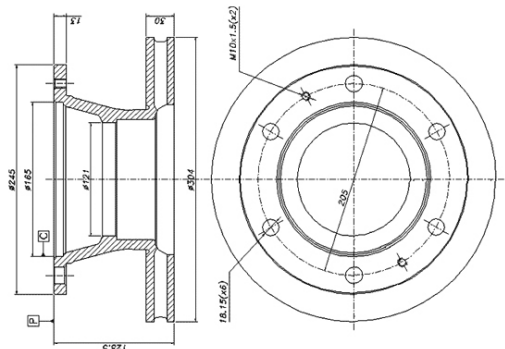

DCR157A **A** **B** **C** **D** **Kg**

304 30 27 128 165 6x18,15 2x10 15.1 ✓

IVECO Eurocargo, Eurocargo Tector

190 7528, 190 7529, 190 7725