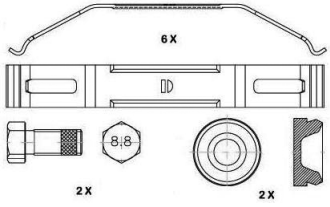

DENNIS Enviro