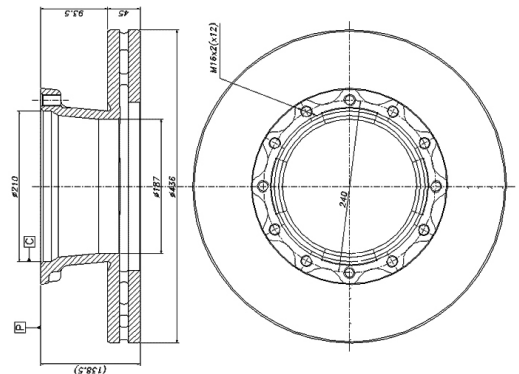

DCR173A **A** **B** **C** **D** **Kg**

436 45 37 138.5 210 12xM16 37.6

IRISBUS Iveco 391/Euro rider
IVECO Eurocargo, Eurostar, Eurotech MH, Eurotech MP, Eurotech MT, Eurotrakker/Eurotrakker Cursor

190 6438, 190 6461, 299 2470,
717 9778, 718 2305