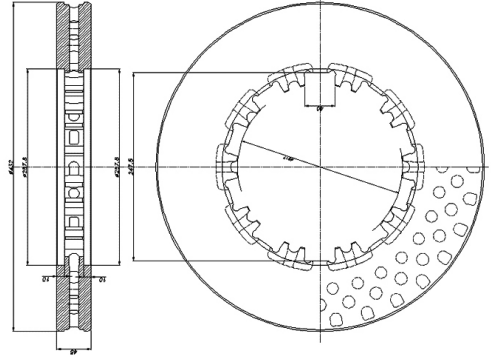

DCR225A **A** **B** **C** **D** **Kg**

432 45 37 45 258 24 Splines 24.0

DAF LF 55, CF 65, CF 75, CF 85, XF 95, XF105

138 7439

No Kit