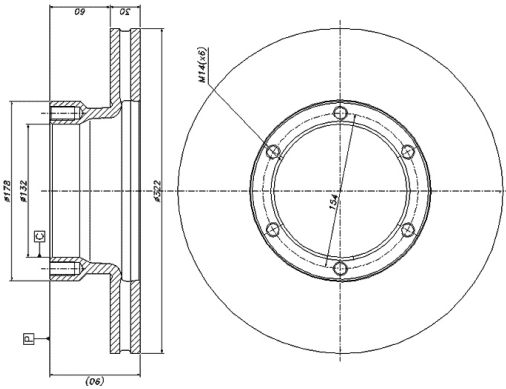

DCR130A **A** **B** **C** **D** **Kg**

322 30 28 90 132 6xM14 13.7

VOLVO FL 4 Series, FLC

6 779 208-5, 677 9208