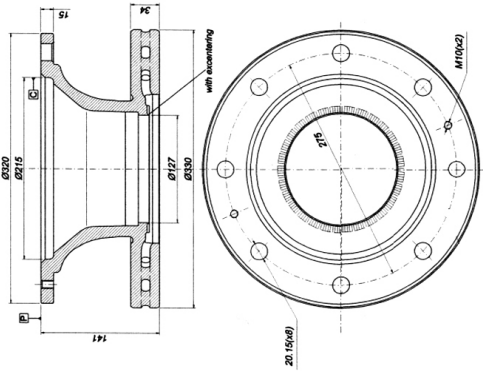

DCR237A **A** **B** **C** **D** **Kg**

330 34 28 141 215 8x20 30.0

IVECO Eurocargo, Eurocargo Tector
PERROT BREMSEN (WABCO) 190 6466, 718 3632