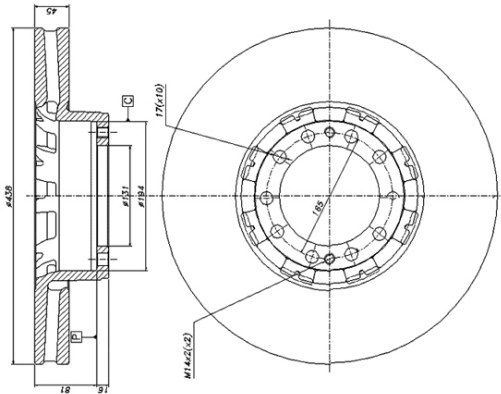

437.5 45 41 96 131 10x17 2xM14 31.3

IRISBUS Agora, Citybus, Heuliez GX217,
Heuliez GX317, Heuliez GX417, Iliade
RENAULT TRUCKS Magnum/AE Series,
Premium Distribution, Premium Route

5006 172 150, 5010 216 437,
5010 422 593