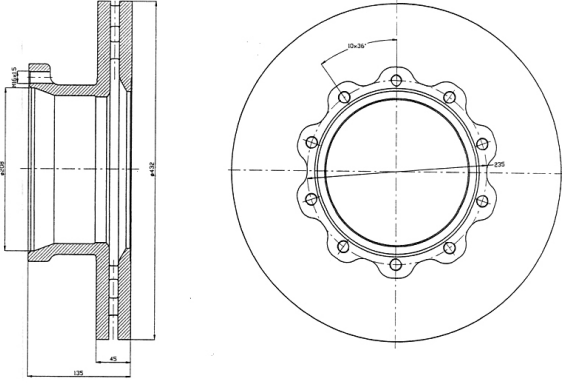

DCR215A **A** **B** **C** **D** **Kg**

438 45 37 135 208 10xM16 30.0

ERF ECS/ECT/ECX
MAN F2000-Series, TG-A Series

82 50803 0041