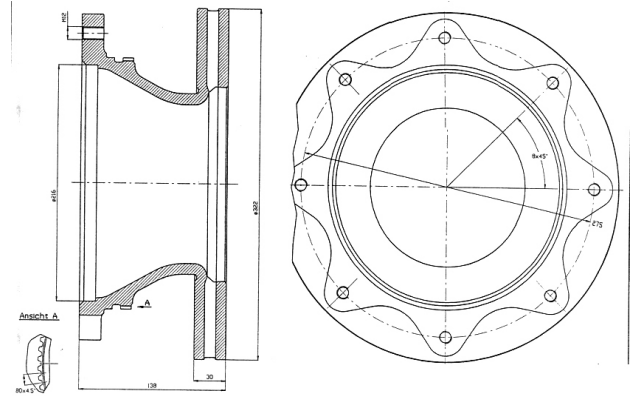

DCR171A **A** **B** **C** **D** **Kg**

322 30 27 138 216 8x13 17.5

VOLVO FLC 677 46687, 677 4686, 679 6864