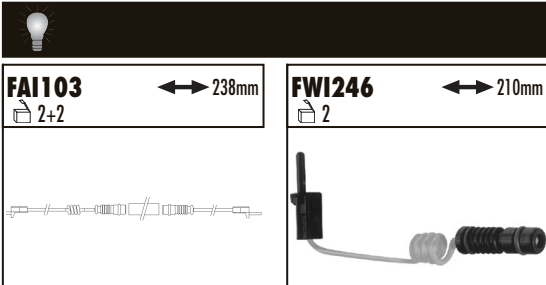

kw

!

...MERCEDES BENZ

Vario 									
512 D	90	09/96→	MER	•	FVR1522			FAI103	DCR162A DCR163A DCR164A DCR165A DCR208A DCR209A
			MER	•	FVR1522			FAI103	
						16" wheels 17.5" wheels			
612 D, 614 D, 615 D	90-112	09/96→	MER	•	FVR1522			FAI103	DCR162A DCR164A DCR208A
			MER	•	FVR1522			FAI103	
						16" wheels			
812 D, 815 D, 815 DA, O 812, O 815	90-112	09/96→	MER	•	FVR1522			FAI103	DCR162A DCR163A DCR164A DCR165A
			MER	•	FVR1522			FAI103	
812 DT	100-112	09/96→	MER	•	FVR1522			FAI103	DCR163A DCR165A
			MER	•	FVR1522			FAI103	
810 DT, 814 D, 814 DA, 814D, O 810, O 814	75-100	09/96→	MER	•	FVR1522			FAI103	DCR163A DCR165A DCR209A
			MER	•	FVR1522			FAI103	
						17.5" wheels			
Vito (638) 									
108 CDI 2.2, 108 D 2.3 (638.064), 108 D 2.3 (638.164), 110 CDI 2.2, 110 D 2.3 (638.074), 110 TD 2.3 (638.174), 112 CDI 2.2, 113 2.0 (638.014), 113 2.0 (638.114), 114 2.3 (638.034), 114 2.3 (638.134)	58-105	02/96→	ATE	•	FVR1038			FWI246	DDF860 DDF861
			BOS	•	FVR1304				
			ATE	•	FVR1044				
			BOS	•	FVR1305				
Vito (W639) 									
109 CDI 2.2, 111 CDI 2.2, 115 CDI 2.2, 119, 119 3.2, 122, 122 3.2	65-160	09/03→	BOS	•	FVR1493				DDF1203 DDF1234
			BOS	•	FVR1494				
Actros 1996 									
1831 → 1848, 1853, 2031 → 2053, 2531 → 2557, 2631 → 2657, 3231 → 3243, 3331 → 3357, 4140 → 4148	230-420	04/96→	KNR	•	DCV1373BFE				DCR145A DCR145A
			KNR	•	DCV1373BFE				
Actros 2003 									
1832, 1836, 1841, 1844, 1846, 1850, 1854, 1858, 2632, 2636, 2641, 2644, 2646, 2650, 2654, 2658	235-425	04/03→	KNR	•	DCV1373BFE				DCR145A DCR145A
			KNR	•	DCV1373BFE				
Atego I 									
712, 715, 812, 815, 817, 823 - models fitted with Knorr SB/SN5... Caliper	90-170	01/98→	KNR	•	DCV1277BFE				DCR186A DCR187A
			KNR	•	DCV1277BFE				
917, 923, 925, 1017, 1023 - models fitted with Knorr SB/SN5... Caliper	125-170	01/98→	KNR	•	DCV1277BFE				DCR186A DCR187A DCR188A
			KNR	•	DCV1277BFE				
1215, 1217, 1223, 1225, 1228, 1317, 1323, 1325, 1328, 1517, 1517, 1523, 1525, 1528 - models fitted with Knorr SB/SN6... Caliper	112-205	01/98→	KNR	•	DCV1275BFE				DCR189A DCR190A
			KNR	•	DCV1275BFE				
Atego II 									
1823, 1828, 2523, 2528, 2628 - models fitted with Knorr SB/SN7... Caliper	170-205	01/98→	KNR	•	DCV1373BFE				DCR145A DCR145A
			KNR	•	DCV1373BFE				
Axor 									
1823 → 1843, 2523 → 2543, 2623 → 2628, 3228	170-315	01/02→	KNR	•	DCV1373BFE				DCR145A DCR145A
			KNR	•	DCV1373BFE				
Econic 									
1823 LL, 1828 LL, 2628 LL	170-205	03/98→	KNR	•	DCV1373BFE				DCR145A DCR145A
			KNR	•	DCV1373BFE				
Powerliner Series 									
1820, 1827, 1831, 1834, 838, 1844, 1850 - 22.5" wheel size Knorr SB/SN7...		01/91→	KNR	•	DCV1373BFE				DCR145A