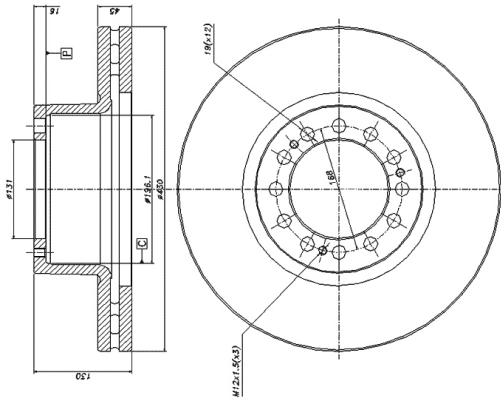

FCR201A **A B C D** **Kg**

430 45.0 37.0 131 130 12x19 3xM12 31.0

SAF

4 079 0005 00, 4 079 0005 01,
4079 0005 00, 4079 0005 01