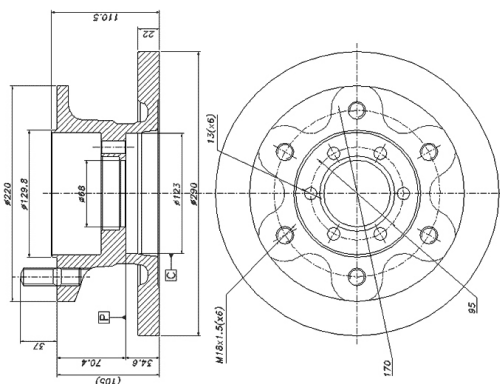

DCR139A **A B C D** **Kg**

290 22 19 111 84 6xM18 6x12,5 15.0 ✓

IVECO Daily I

0859 5910, 190 8772, 4247 0842, 9382 1918