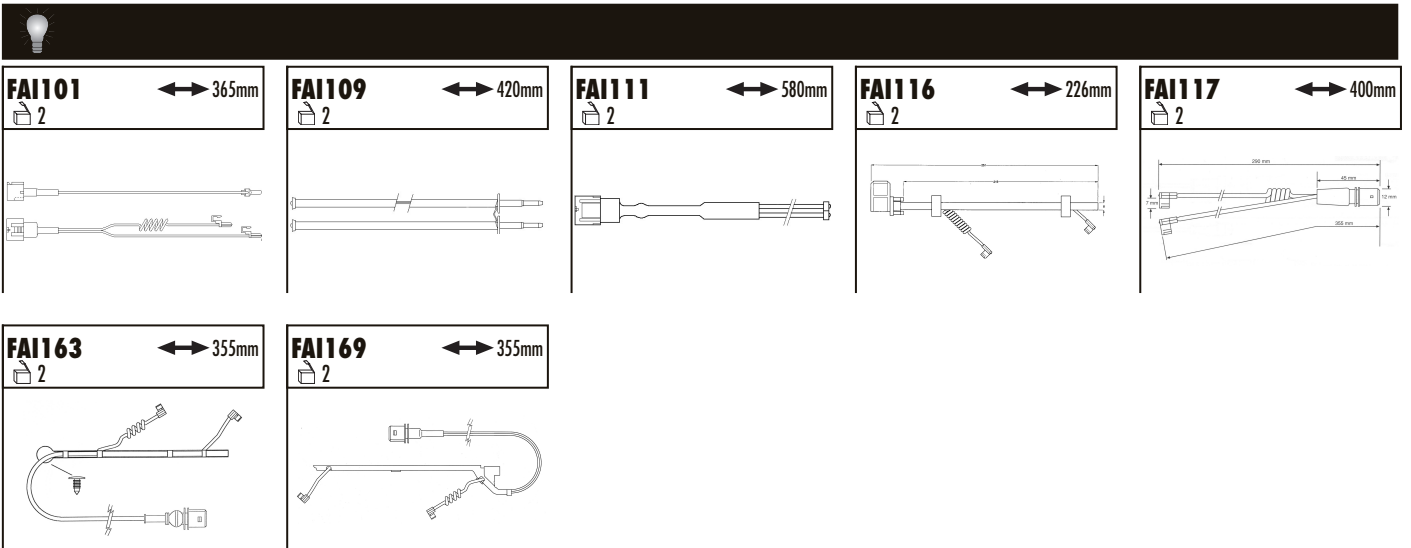

A	B	C	D		Kg	
DCR125A		276	24	21	44	95	10x10,5	6.6		
DCR128A		440	45	41	100	131	10x17 2xM14	28.8		
DCR134A		437.5	45	41	96	131	10x17 2xM14	31.3		
DCR169A		276	24	22	44	102	10x10,5	6.6		
DCR244A		434	45	41	97	131	10x17 2xM14	32.5		
DCR245A		434	45	41	160	224	12xM14	46.0		
DDF160		252	24	22	53.5	76	6			
DDF1204		305	28	24	49.4	72	5