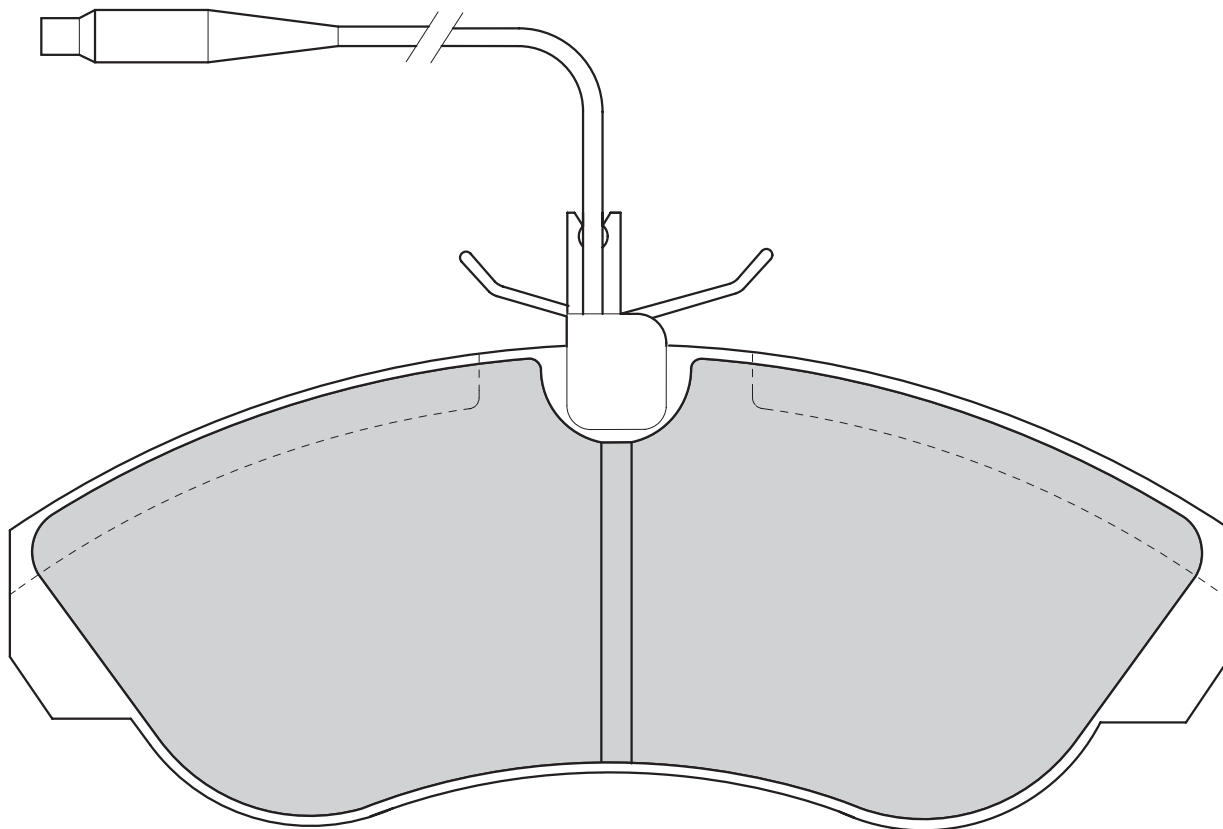

FVR968

21799

CITROEN Jumper (94->02), Relay (94->02)
FIAT Ducato (94->02)
PEUGEOT Boxer (94->02)