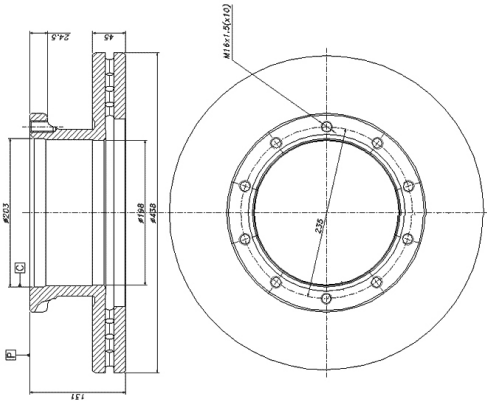

DCR168A **A** **B** **C** **D** **Kg**

430 45 37 131 203 10xM16 35.0

NEOPLAN Centroliner, Cityliner, Euroliner, Jetliner, Jetliner: Low Floor Busses, Spaceliner, Starliner, Transliner
SOLARIS City Bus

0821 358 30