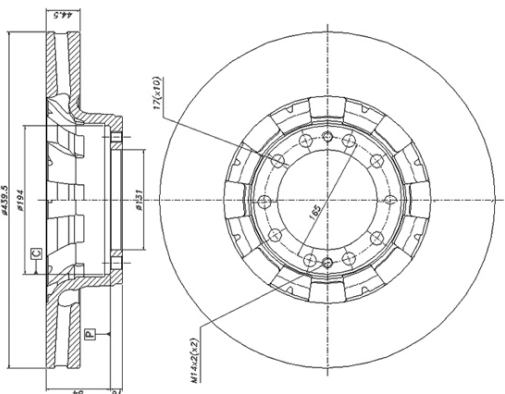

DCR128A **A** **B** **C** **D** **Kg**

440 45 41 100 131 10x17 2xM14 28.8

RENAULT TRUCKS Magnum/AE Series, 5000 792 539, 5010 216 548
Major/R Series, Manager/G Series