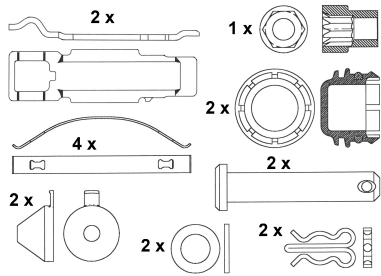

GIGANT GROUP S.A.E. (Dupillier), SMB

PERROT BREMSSEN (WABCO) All

SAF All

CRANE FRUEHAUF Crane Fruehauf
DISCOS Trailer axles
GIGANT GROUP S.A.E. (Dupillier), SMB
HALDEX MKIV, ModulX
SAF All

BERKHOF PSV Excellence, Scania Chassis **BOVA** Futura (3-Axel), Futura **DAF** LF 55, CF 65, CF 75, CF 85, XF 95, XF105 **DENNIS** R Series **DISCOS** Trailer axles **ERF** ECS/ECT/ECK
FODEN Alpha **IVECO** Eurocargo, Eurocargo Tector, Eurostar, Eurotech MH, Eurotrakker/Eurotrakker Cursor, Stralis **KAROSA** B930, B940 Articulated **KNORR-BREMSE** All **LIAZ** All HGV
MAN TG-A Series, TGS, TGX, EL-Series, Lions Coach, Lions Comfort, Lions Star, NG Series, NM Series, NU, UL
MERCEDES BENZ Actros 1996, Actros 2003, Atego II, Axor, Econic, Powerliner Series, Tourismo (O 350), Travego (O 580) **OPTARE** Solero **SAMRO** Axels with Disc Brakes, All
SCANIA 4-Series, R-Series, All **SEDDON ATKINSON** Municipal Vehicles **SETRA** Comfortclass 400, Multiclass 300, Topclass 300, Topclass 400 **VAN HOOL** All **ZF** All