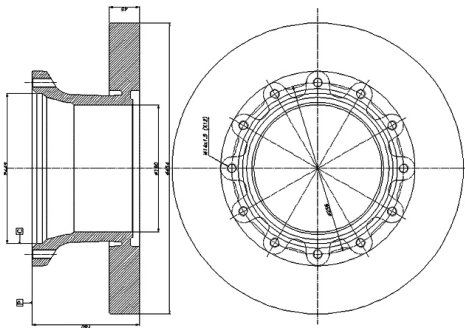

DCR245A Kg

434	45	41	160	224	12xM14	46.0

RENAULT TRUCKS Magnum E.Tech,
Premium Distribution, Premium Route

5010 422 364