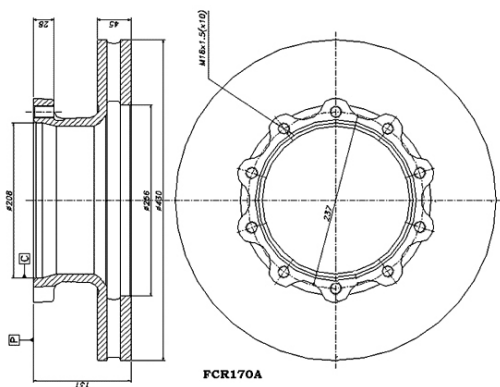

DCR170A **A** **B** **C** **D** **Kg**

430 45 37 131 208 10xM16 29.0

BERKHOF PSV Excellence, Scania Chassis
SCANIA 4-Series, R-Series, K124, L94 Series

1 402 272