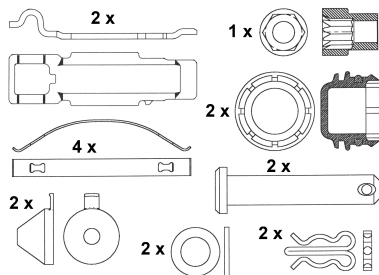

BPW Eco Max SB/SN6 (SB3745), Eco Plus SB/SN6 (SB3745), SKH Series SB/SN6 (SB3745)

CRANE FRUEHAUF Crane Fruehauf

GIGANT GROUP S.A.E. (Dupillier), SMB, Trenkamp & Gehle

GRANNING LYNX All

KNORR-BREMSE All

SAF All