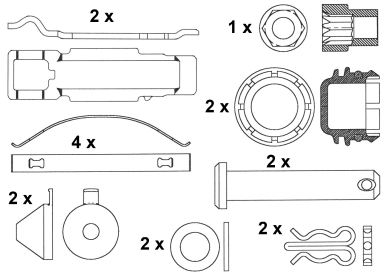

BPW Eco Plus SB/SN7 (SB4345), SH Series SB/SN7 (SB4345)
KNORR-BREMSE All