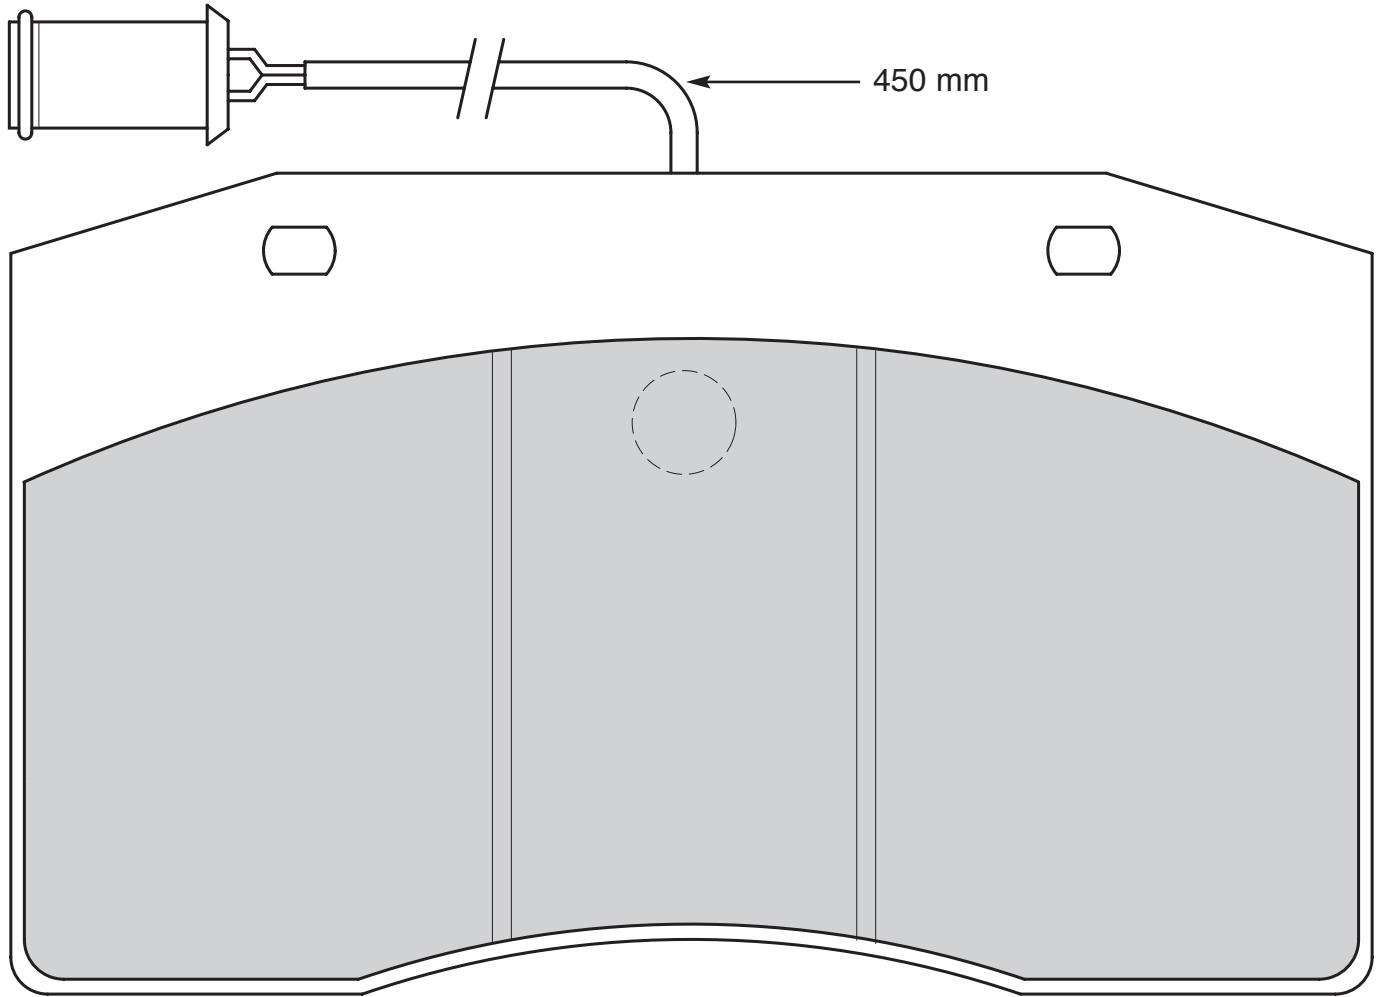

IRISBUS Iveco Cityclass/Euroclass, Iveco MyWay
MENARINI All