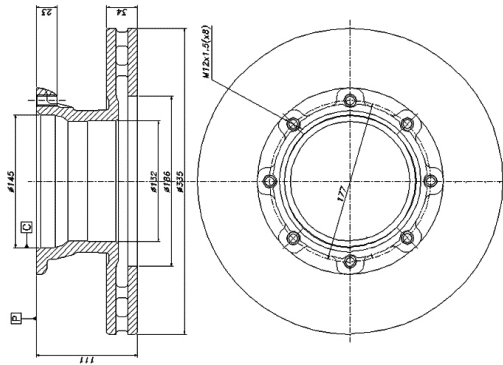

DCR187A Kg

335 34 28 111 131 8xM12 16.0

MERCEDES BENZ Atego I

970 423 04 12, 970 423 06 12