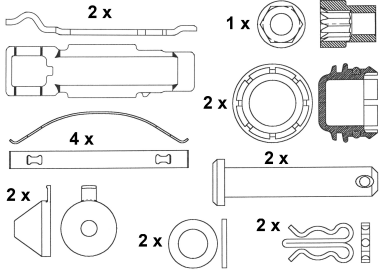

248

109.5

30

Knorr SB/SN7

AYATS Atlas, Bravo 1, Atlantis **BOVA Futura** **DENNIS Trident II** **IKARUS** Articulated City Bus, City Bus **IRISBUS** Iveco MyWay
KAROSA B951, B952, B961 Articulated **KNORR-BREMSE** All **LAZ** A183 **MAN** EL-Series, EM-Series, Lions Coach, Lions Comfort, Lions Star, NG Series, NM Series, NU, UL
MERCEDES BENZ Citaro (O 530), Cito (O 520), Integro (O 550) **NEOPLAN** Centroliner, Cityliner, Euroliner, Jetliner, Low Floor Busses, Skyliner, Spaceliner, Starliner, Transliner
SCANIA All, K124, L94 Series **SETRA** Bus Intercity, Intercity Plancher Bas **SOLARIS** City Bus