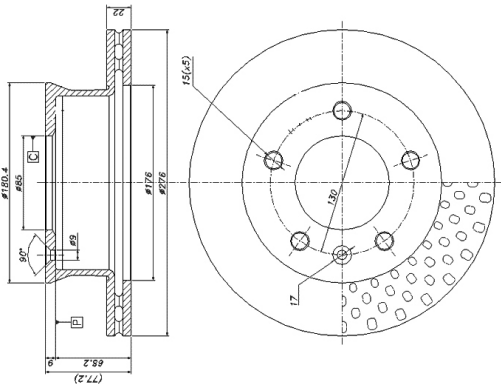

DCR153A **A** **B** **C** **D** **Kg**

276 22 19 76 85 5x15 1x9/17 6.6

MERCEDES BENZ Sprinter 2-T (901, 902),
Sprinter 3-T (903), Sprinter 4-T (904),
Sprinter Mini Bus (3,5 to),
Sprinter Mini Bus (4,6 to)
VW LT II (2DX0FE)

902 421 03 12, 902 421 04 12,
902 421 06 12