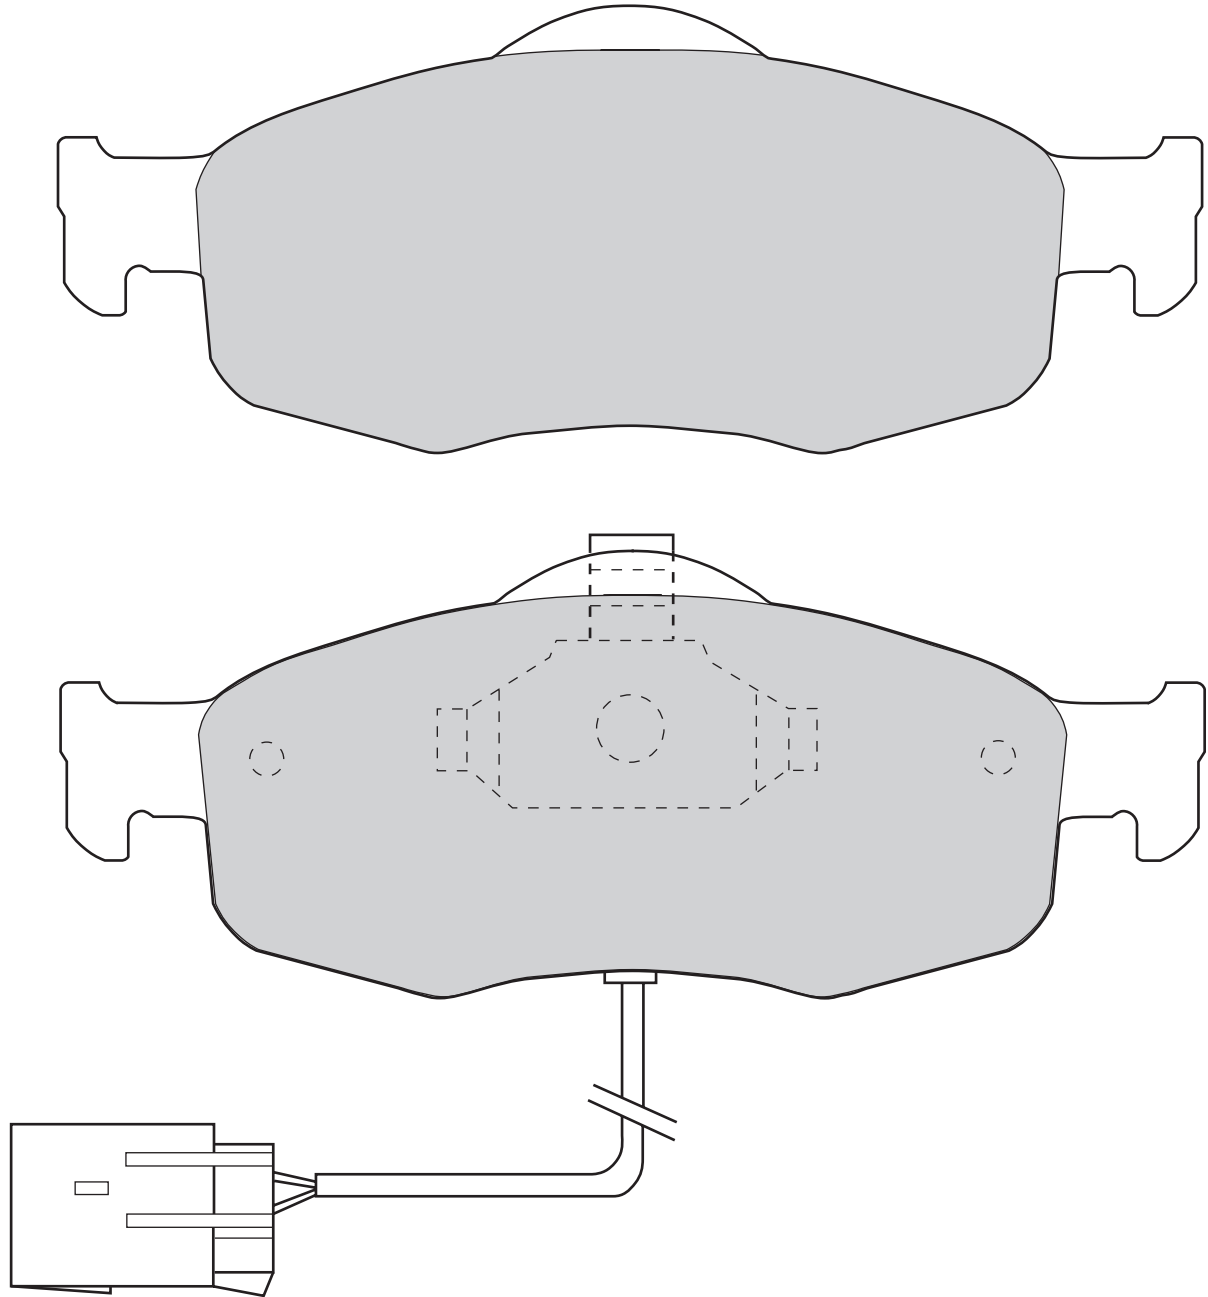

FORD COUGAR (EC_), MONDEO I (GBP), MONDEO I Estate (BNP), MONDEO II (BAP), MONDEO II Estate (BNP), MONDEO II Saloon (BFP), MONDEO I Saloon (GBP), SCORPIO I (GAE, GGE), SCORPIO I Estate (GGE), SCORPIO II (GFR, GGR), SCORPIO II Estate (GNR, GGR), SCORPIO I Saloon (GGE)