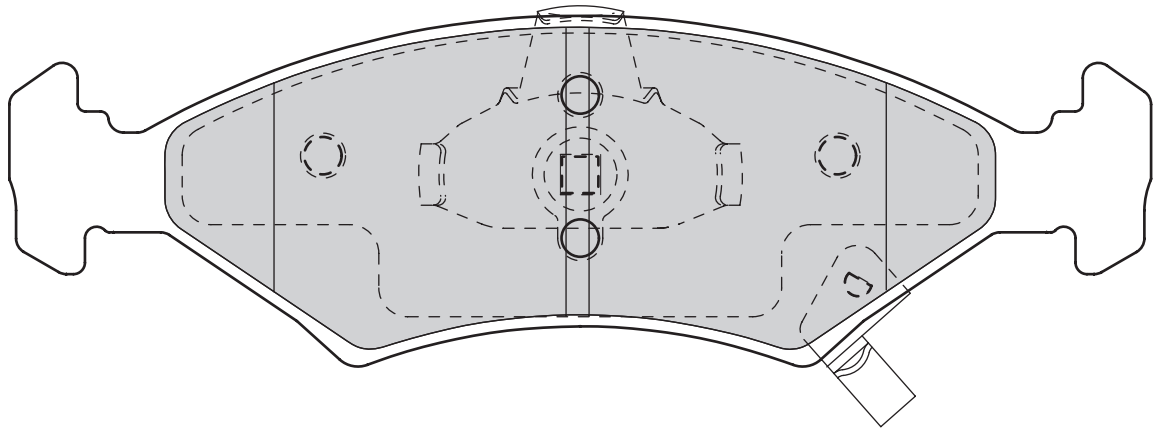

47.7

17.7

ATE

4

-

KIA SEPHIA (FA), SEPHIA Saloon (FA), SHUMA (FB), SHUMA Saloon (FB), SPORTAGE (K00)

**FD7054A**

23429