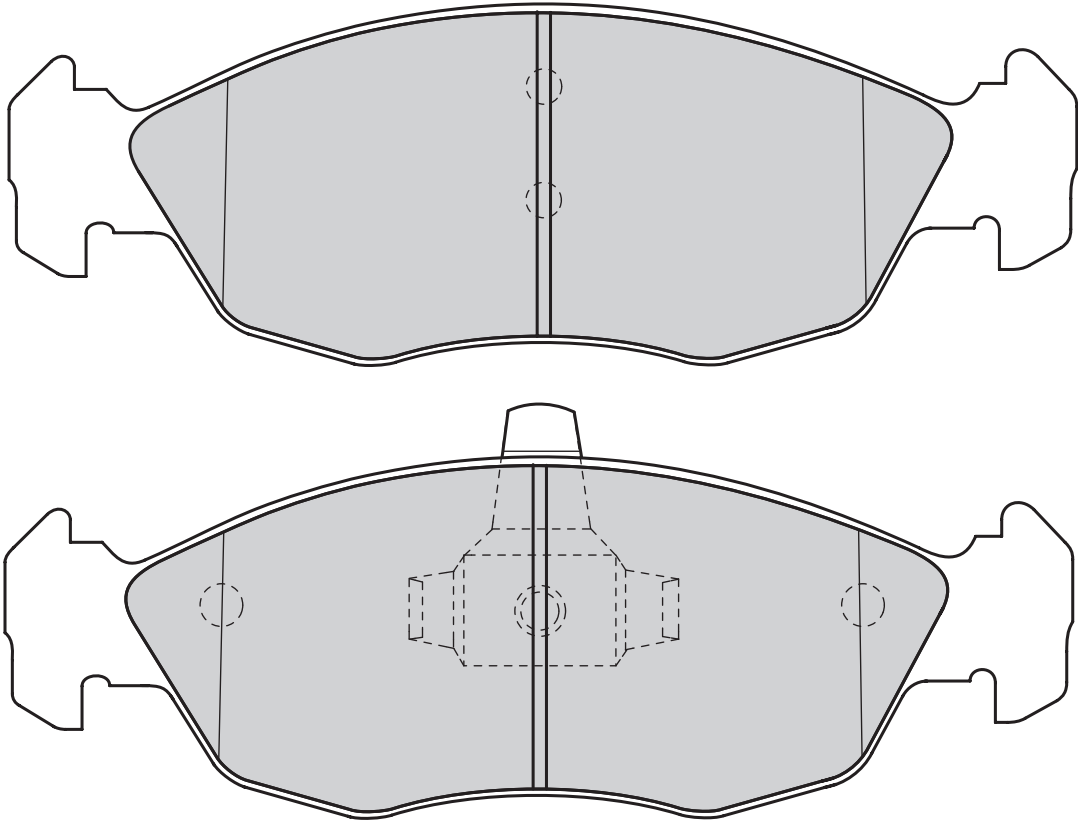

CITROËN SAXO (S0, S1), XSARA (N1), XSARA Break (N2), XSARA Coupe (N0)

PEUGEOT 106 I (1A, 1C), 106 II (1), 306 (7B, N3, N5), 306 Break (7E, N3, N5), 306 Convertible (7D, N3, N5), 306 Hatchback (7A, 7C, N3, N5), 306 Van (N_, 7_)