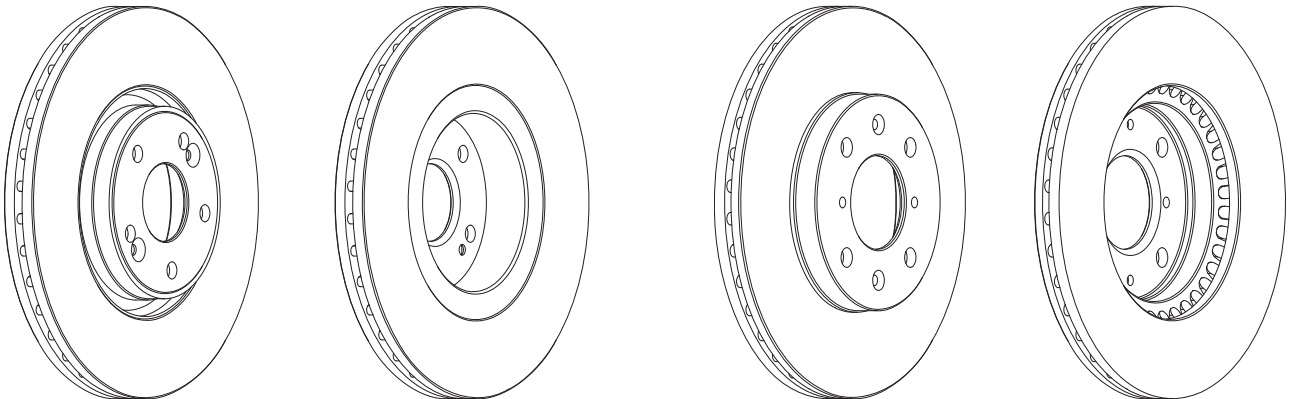

WN1446

252 20 18 40 - 4

OPEL AGILA (B) (H08)
SUZUKI SPLASH, SWIFT III (MZ, SG, EZ)
VAUXHALL AGILA Mk II (B)