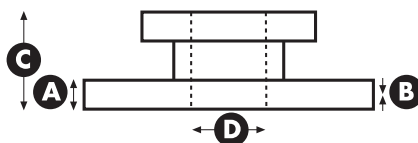

WN1084

316 28 25.4 46.5 - 5

MERCEDES-BENZ C-CLASS (W202), CLK (C208), CLK Convertible (A208),
E-CLASS (W210), E-CLASS Estate (S210)