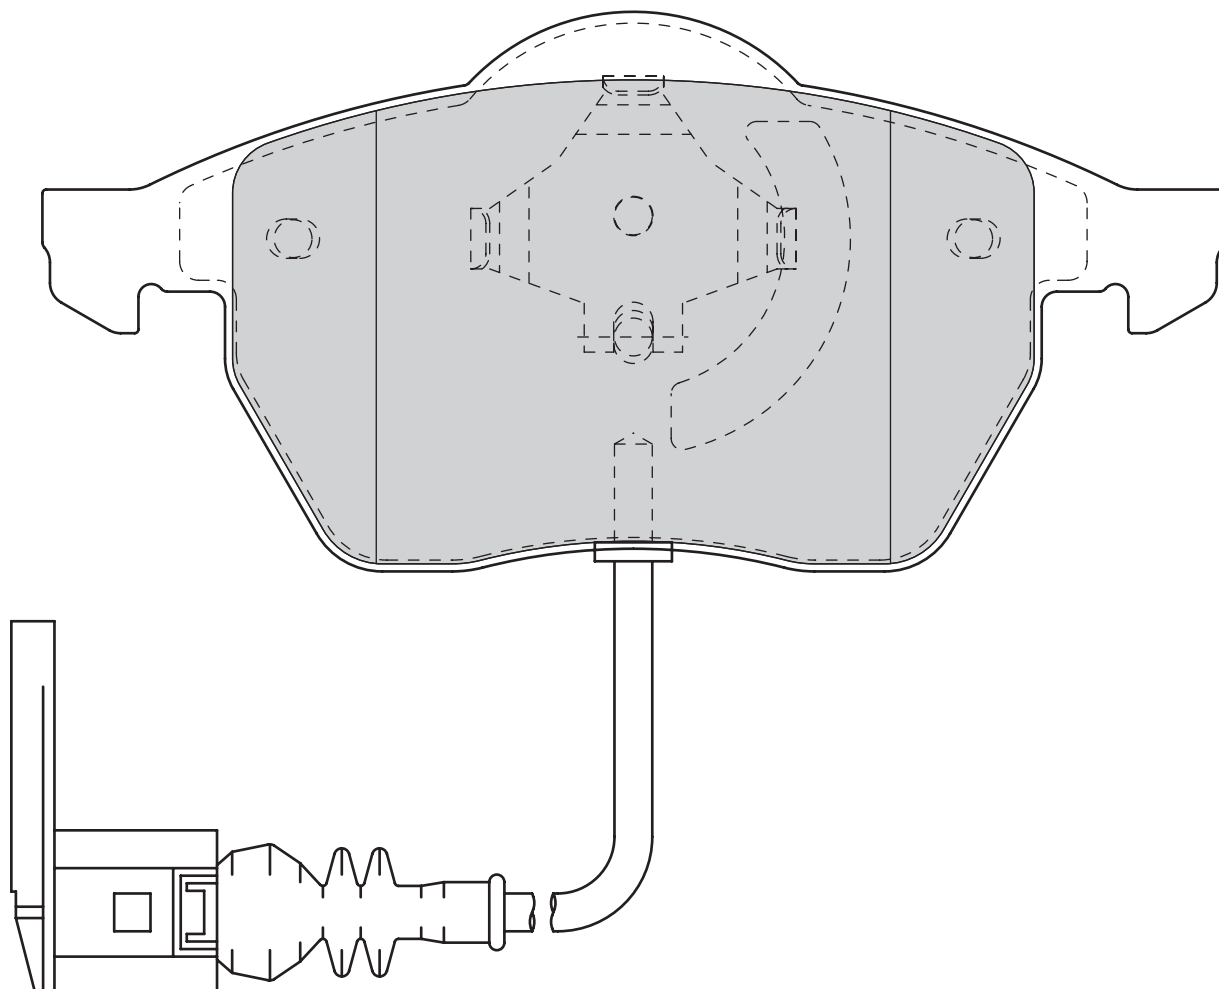

AUDI A3 (8L1), TT (8N3), TT Roadster (8N9)

SEAT IBIZA IV (6L1), LEON (1M1), TOLEDO II (1M2)

SKODA OCTAVIA (1U2), OCTAVIA Combi (1U5)

VOLKSWAGEN BEETLE (9C1, 1C1), BEETLE Convertible (1Y7), BORA (1J2), BORA Estate (1J6), GOLF IV (1J1), GOLF IV Variant (1J5), POLO (9N_), POLO Saloon