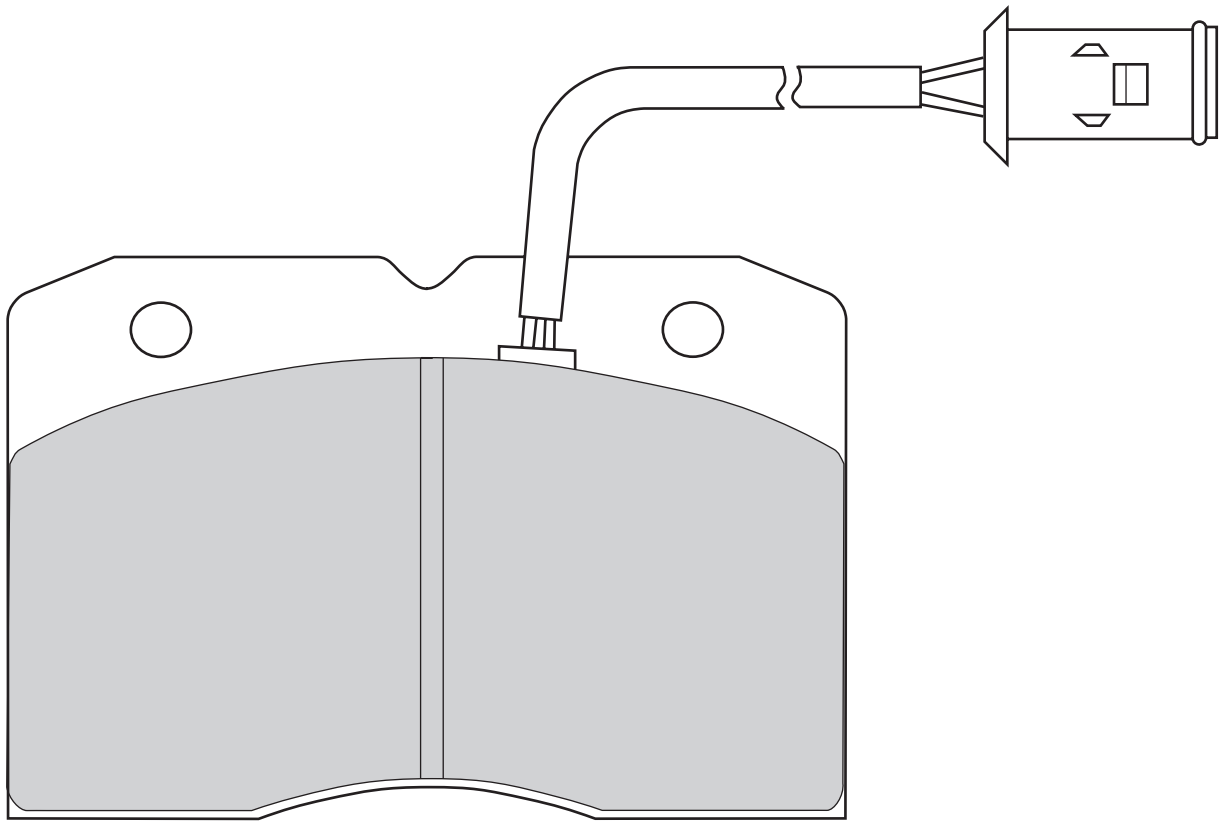

FD6320V

29041

110

73

18.3

BRE

2

-

IVECO DAILY I Box Body / Estate, DAILY I Bus, DAILY I Dumptruck, DAILY I Platform/Chassis