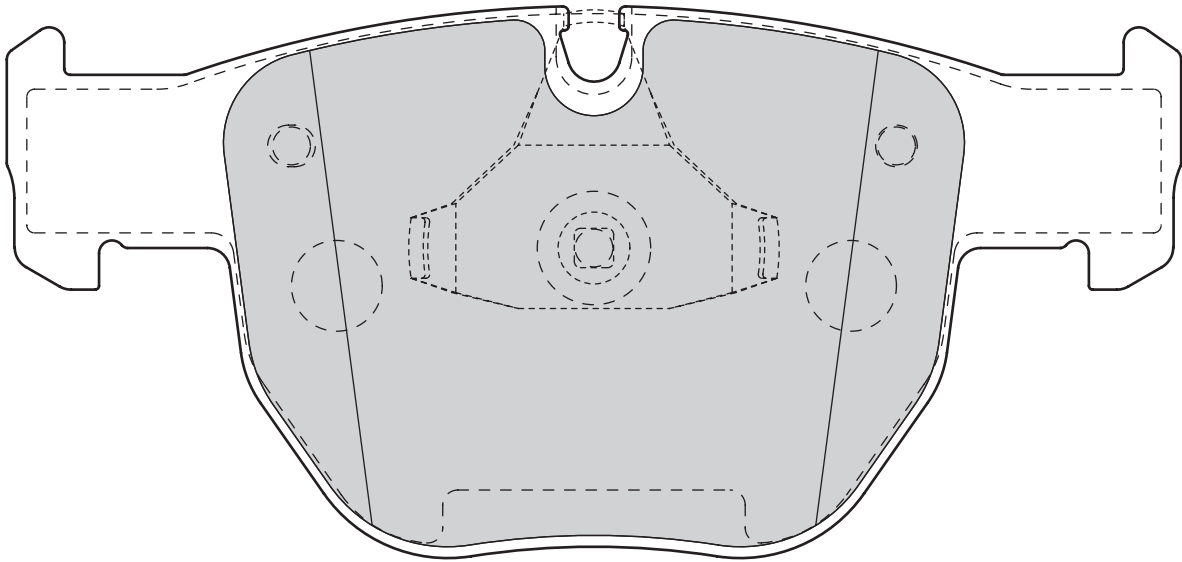

FD7049A

23397

156

73

19.1

ATE

-

-

LAND ROVER RANGE ROVER III (LM)