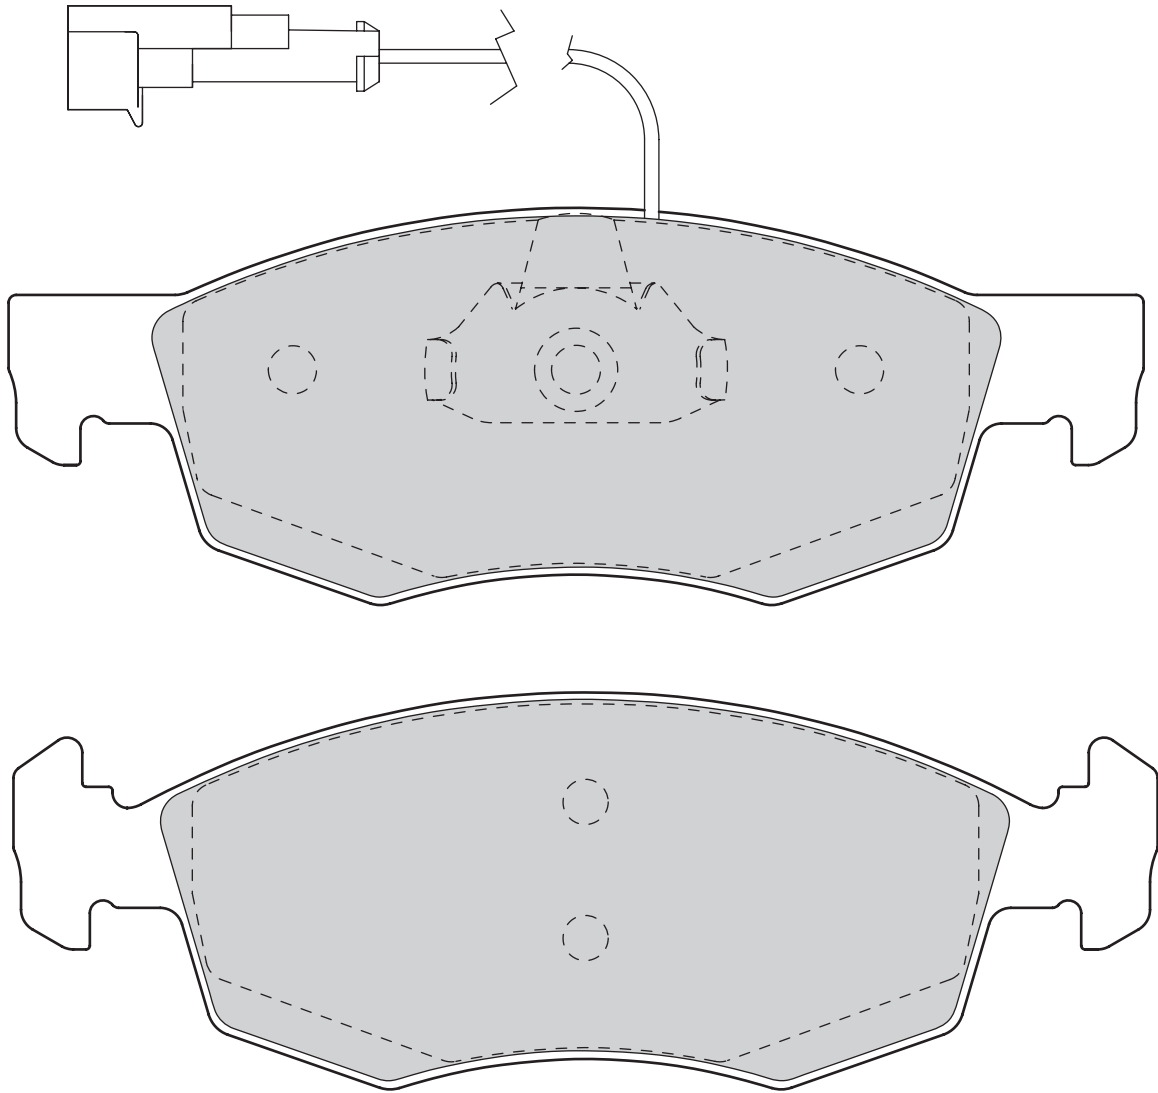

FIAT PALIO (178BX), PALIO Weekend (178DX)