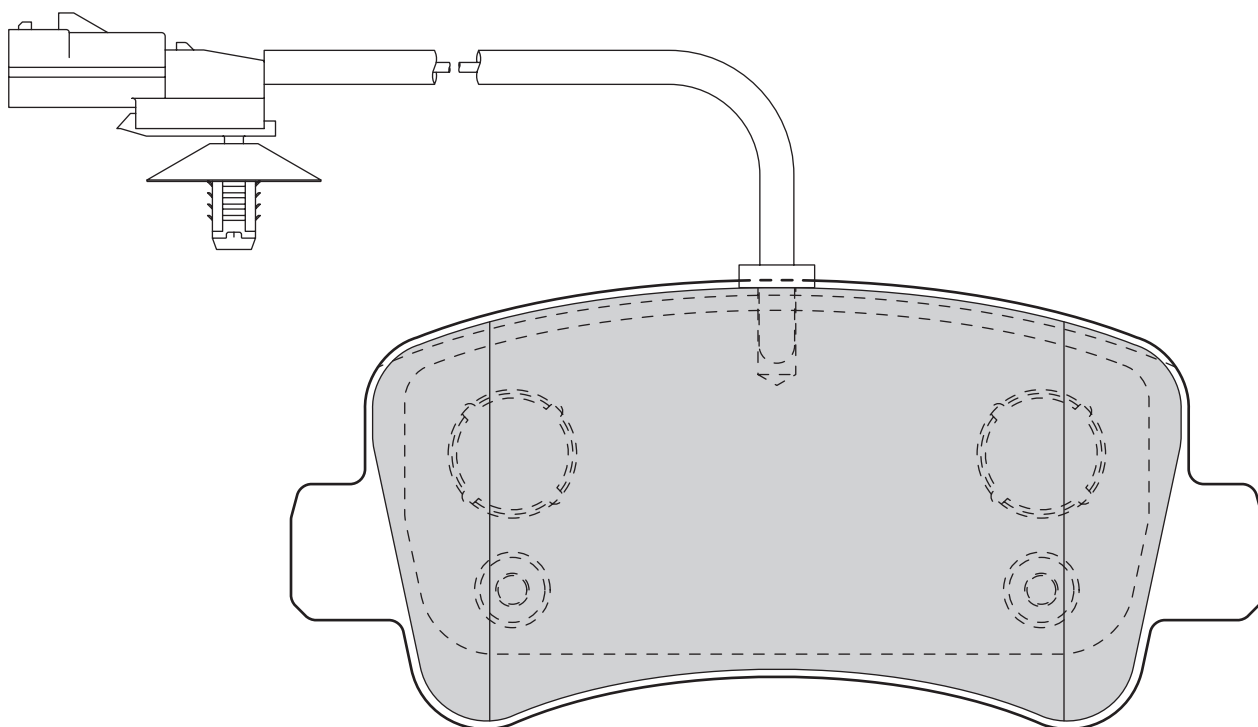

128.7

59.5

18.2

BRE

1

-

OPEL MOVANO B Box, MOVANO B Bus, MOVANO B Platform/Chassis

VAUXHALL MOVANO Mk II (B) Chassis/Cab, MOVANO Mk II (B) Combi, MOVANO Mk II (B) Doublecab, MOVANO Mk II (B) VAN