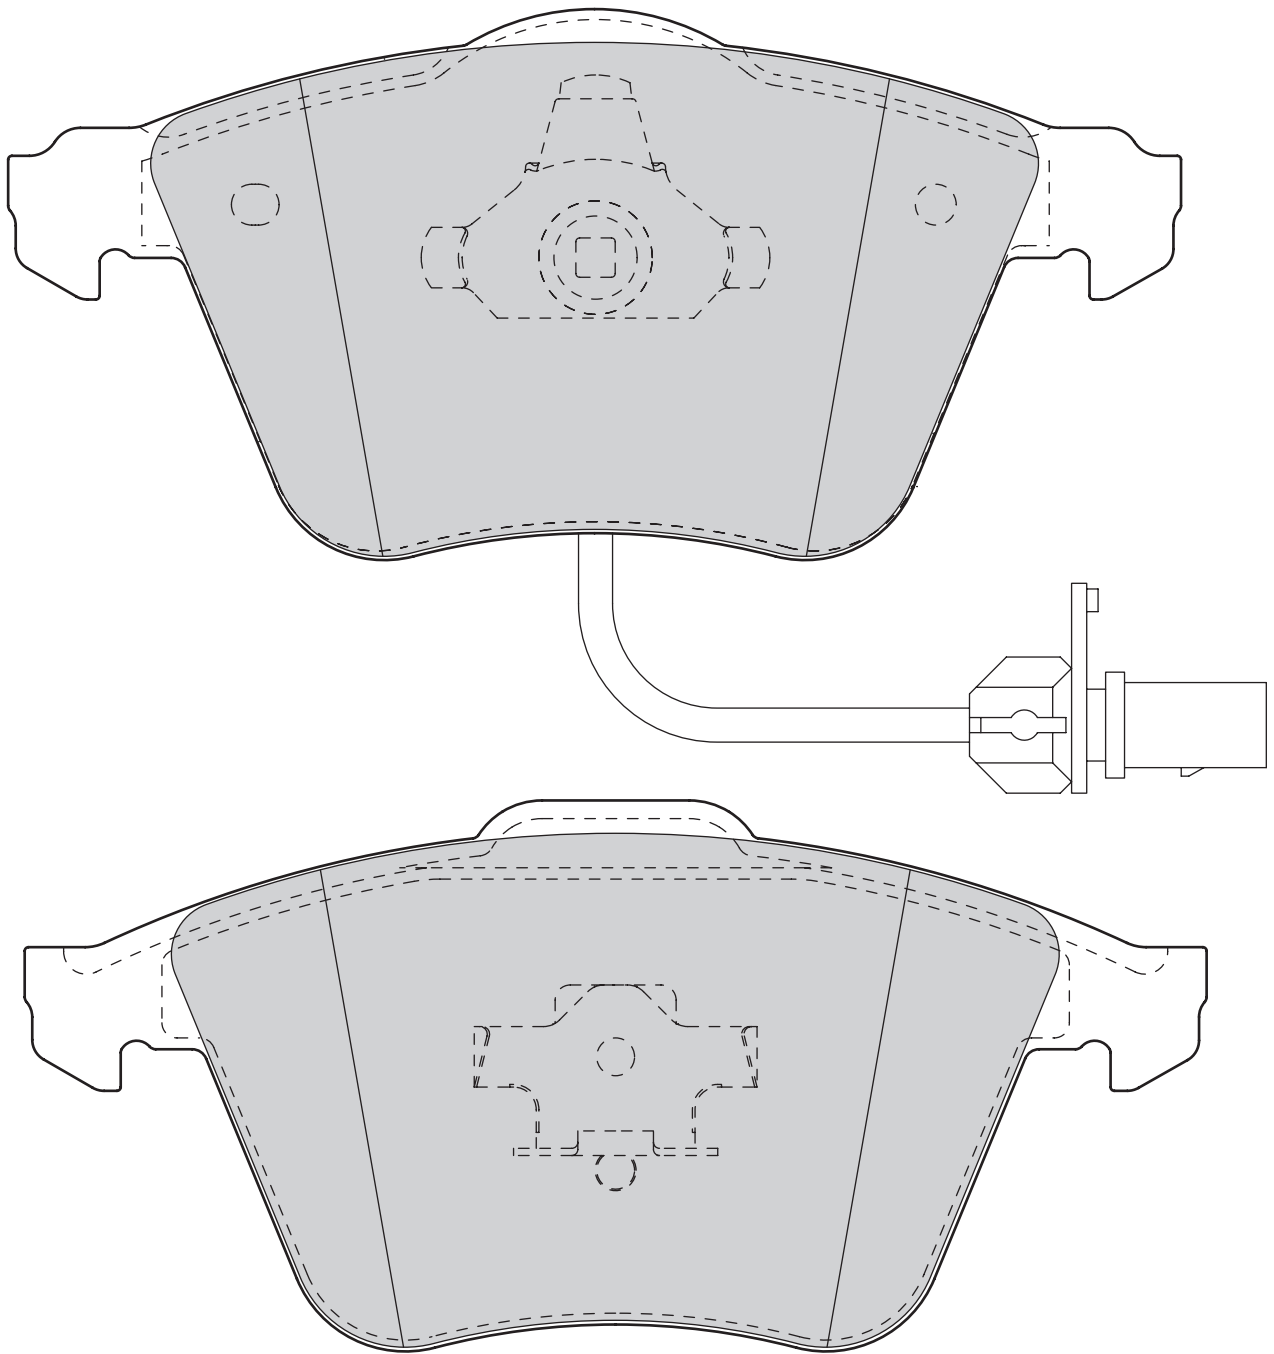

FD7073A

23762

155/156

72.8

20.2

ATE

2

-

AUDI A4 (8E2, B6), A4 (8EC, B7), A4 Avant (8E5, B6), A4 Avant (8ED, B7), A4 Convertible (8H7, B6), A4 Convertible (8HE, B7), A6 (4F2, C6), A6 Allroad (4FH, C6), A6 Avant (4F5, C6)

SEAT EXEO (3R2), EXEO ST (3R5)