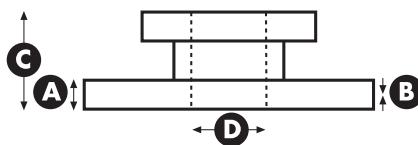

WN515

242 20 18 49.2 - 4

NISSAN PRIMERA (P10), PRIMERA Hatchback (P10)