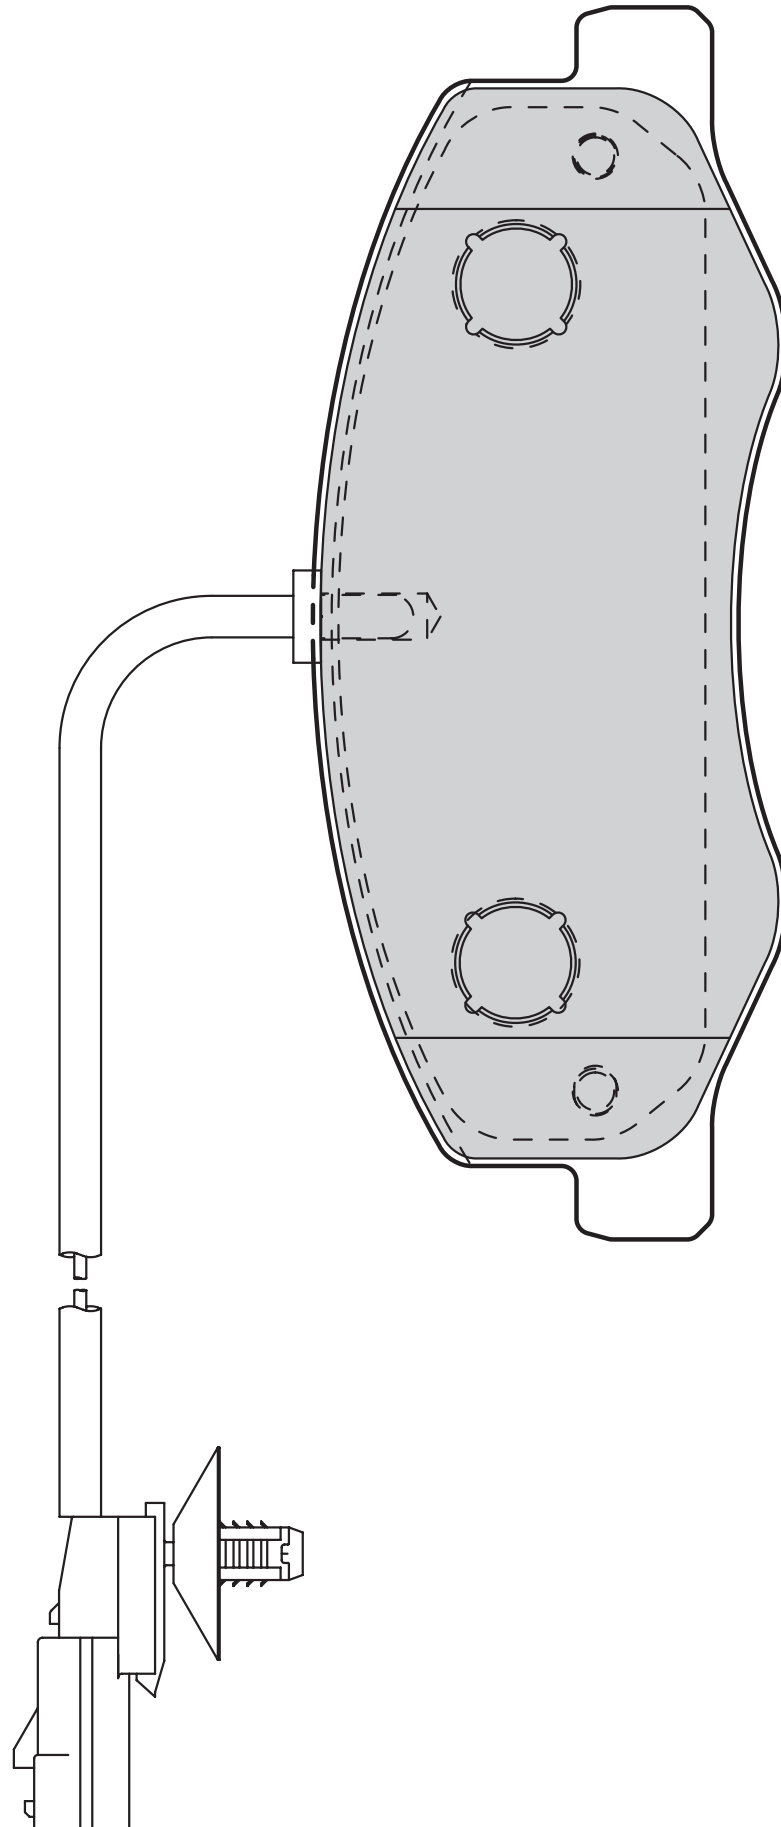

NISSAN NV400 Box, NV400 Bus, NV400 Platform/Chassis

OPEL MOVANO B Box, MOVANO B Bus, MOVANO B Platform/Chassis

RENAULT MASTER III Box (FV), MASTER III Bus (JV), MASTER III Platform/Chassis (EV, HV, UV)

VAUXHALL MOVANO Mk II (B) Chassis/Cab, MOVANO Mk II (B) Combi, MOVANO Mk II (B) Doublecab, MOVANO Mk II (B) VAN