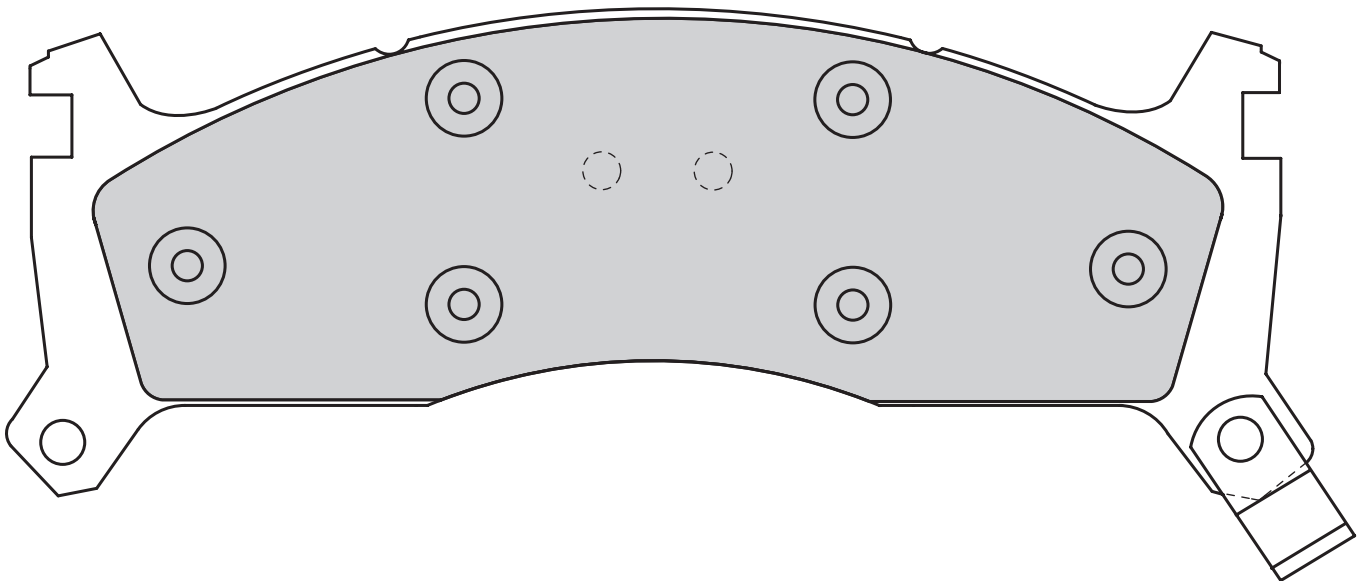

FD6605A

21812

165/173

57/65

16/18.2

KEL

2

-

CHRYSLER VOYAGER II (ES)