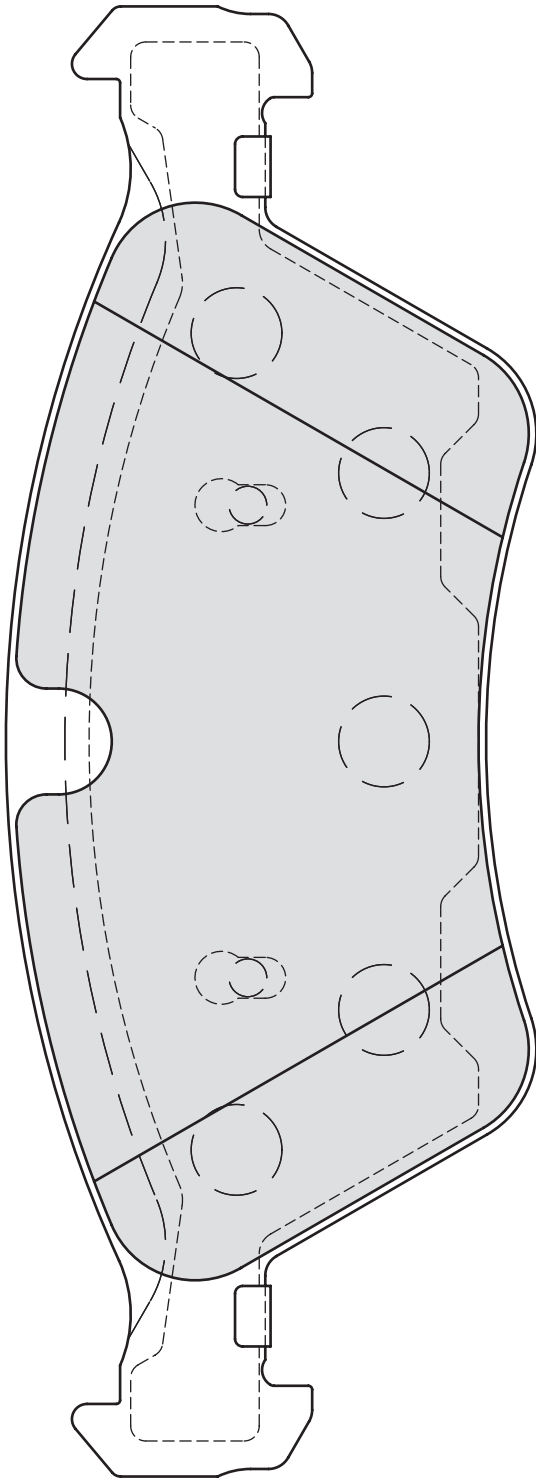

MERCEDES-BENZ E-CLASS (W211), E-CLASS T-Model (S211), GL-CLASS (X164), M-CLASS (W164), R-CLASS (W251, V251)