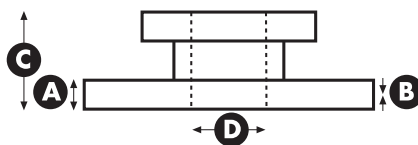

WN1080

278 32 30.7 52 - 5

CHEVROLET TRANS SPORT

OPEL SINTRA

PONTIAC TRANS SPORT '89, TRANS SPORT '97

VAUXHALL SINTRA