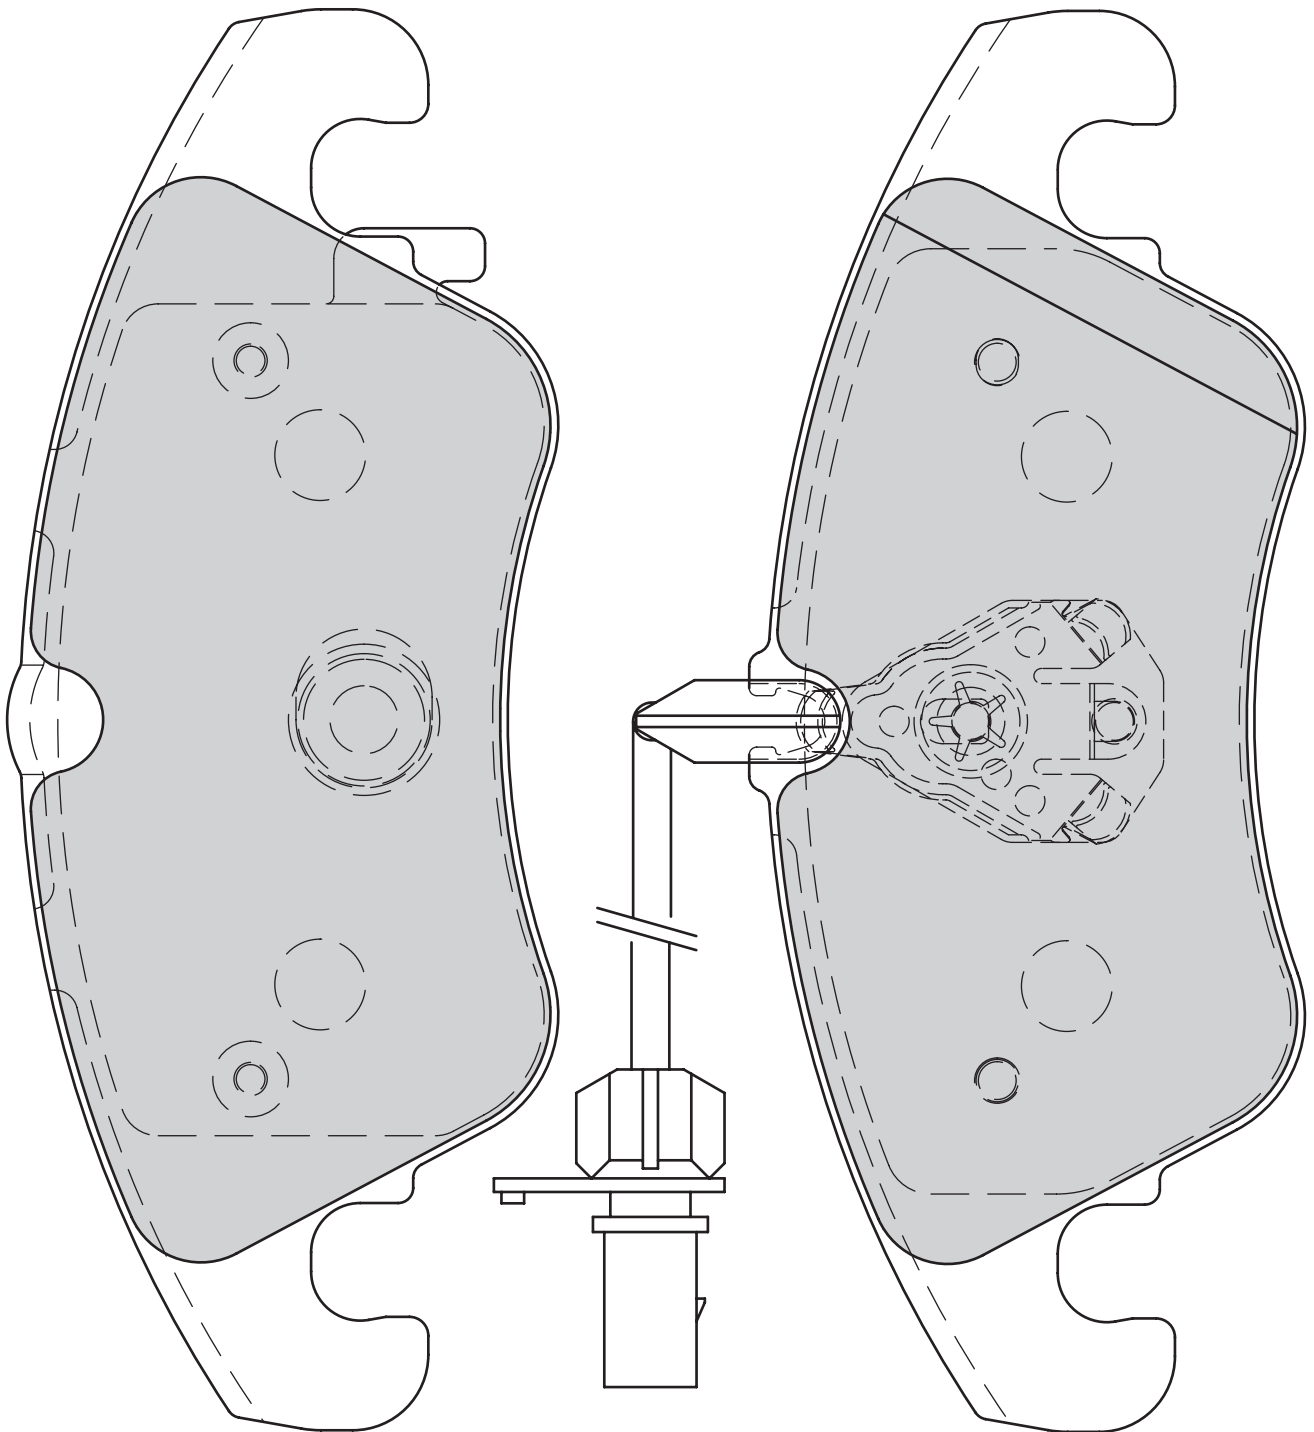

AUDI A4 (8K2, B8), A4 Allroad (8KH, B8), A4 Avant (8K5, B8), A5 (8T3), A5 Convertible (8F7), A5 Sportback (8TA), A6 (4G2, C7), A6 Allroad (4GH), A6 Avant (4G5, C7), A7 Sportback (4GA), Q5 (8R)