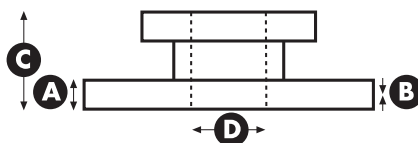

WN553

288 15 13 46.2 - 5

AUDI 100 (4A, C4), 100 Avant (4A, C4), A4 (8D2, B5), A4 Avant (8D5, B5), A6 (4A, C4), A6 Avant (4A, C4)