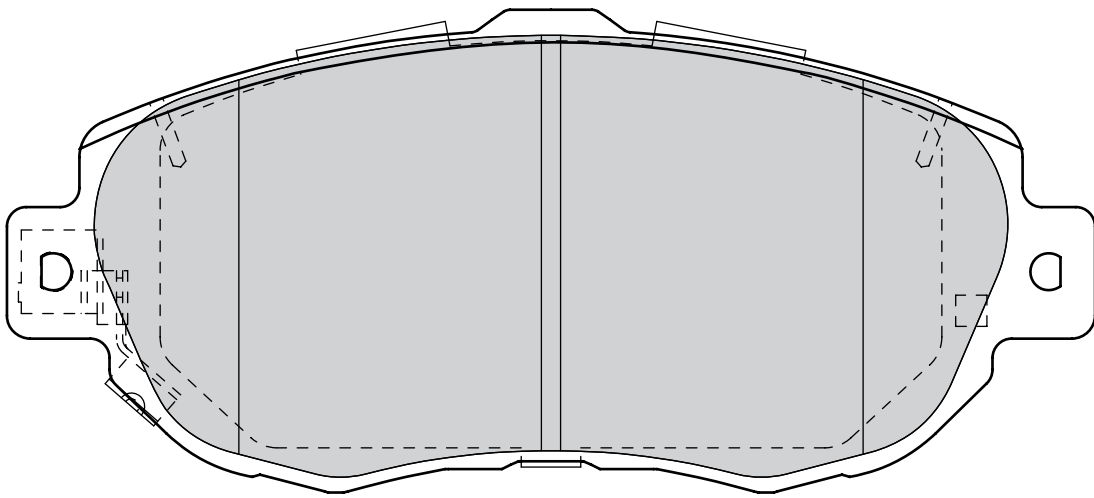

**PEUGEOT** 807 (E), EXPERT (224), EXPERT Box (222), EXPERT Platform/Chassis (223)

144

63.8

17.4

SUM

2

-

LEXUS GS (JZS147), GS (UZS161, JZS160), IS C (GSE2\_), IS I (JCE1\_, GXE1\_), IS II (GSE2\_, ALE2\_, USE2\_), IS SportCross, SC (UZZ40\_)