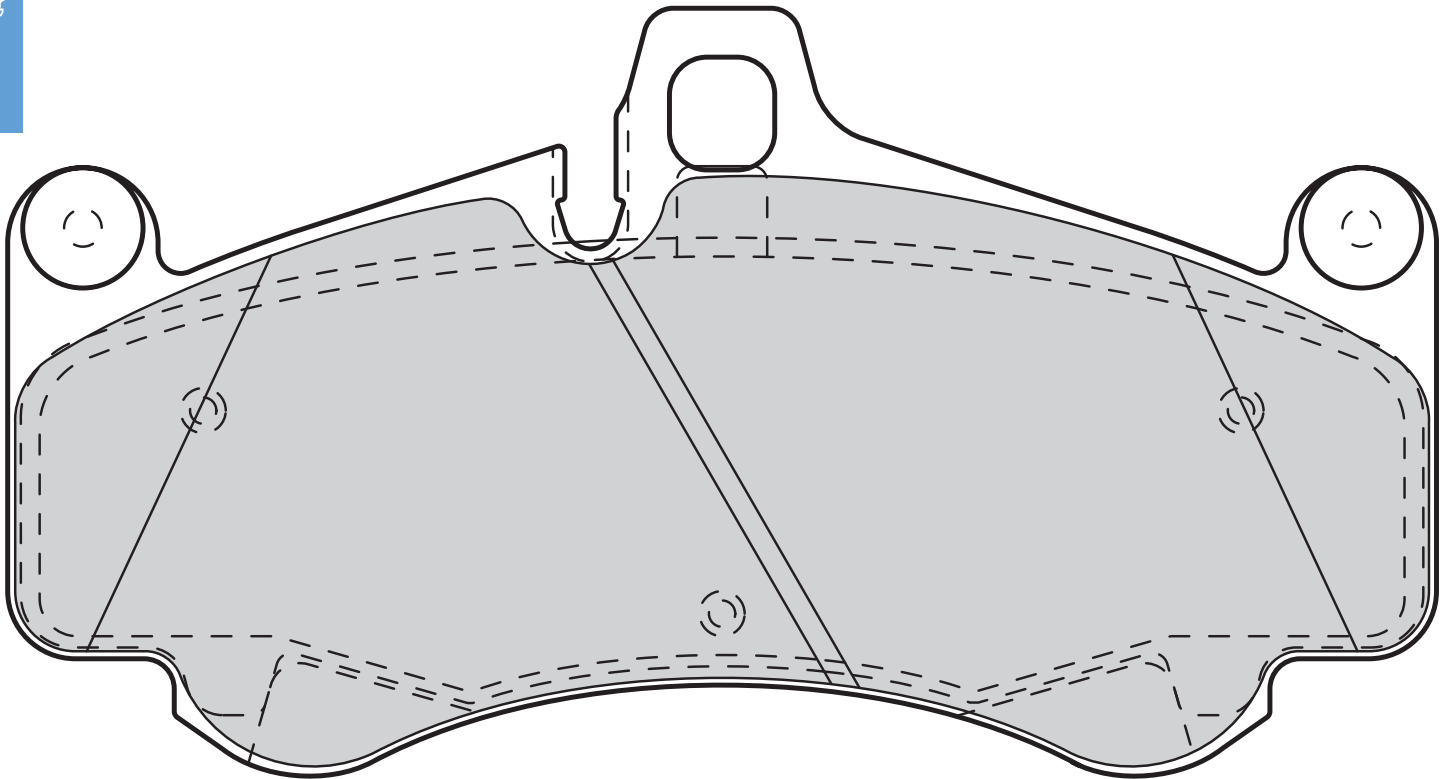

FD7496A

23414

190.1

102.2

16.6

BRE

-

-

PORSCHE 911 (997), 911 Convertible (997), 911 Targa (997)