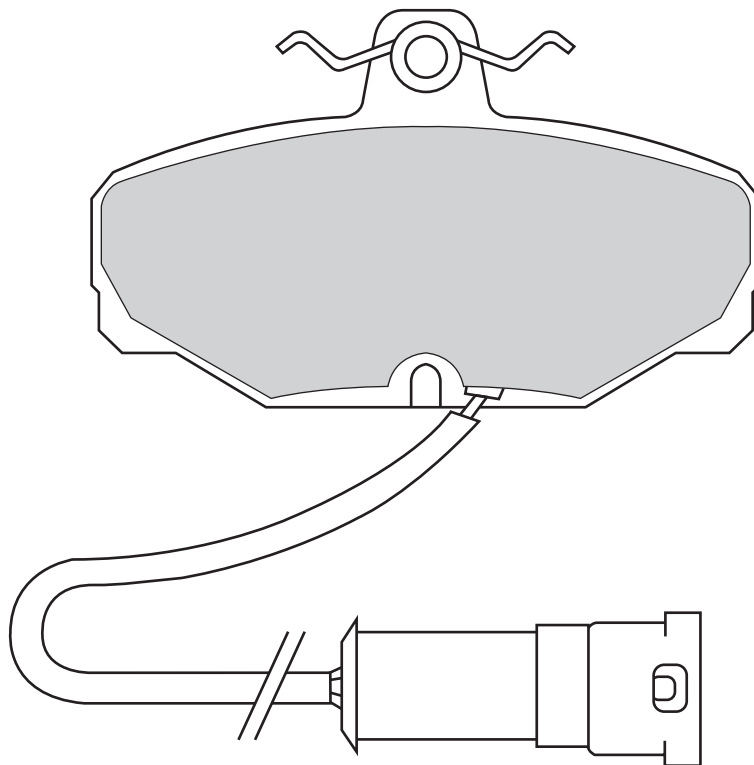

**FD2407A****20981**

90

54

13.5

LUC

2

4

FORD SCORPIO I (GAE, GGE), SCORPIO I Estate (GGE), SCORPIO I Saloon (GGE), SIERRA (GBG, GB4), SIERRA Estate (BNG), SIERRA Hatchback (GBC, GBG)