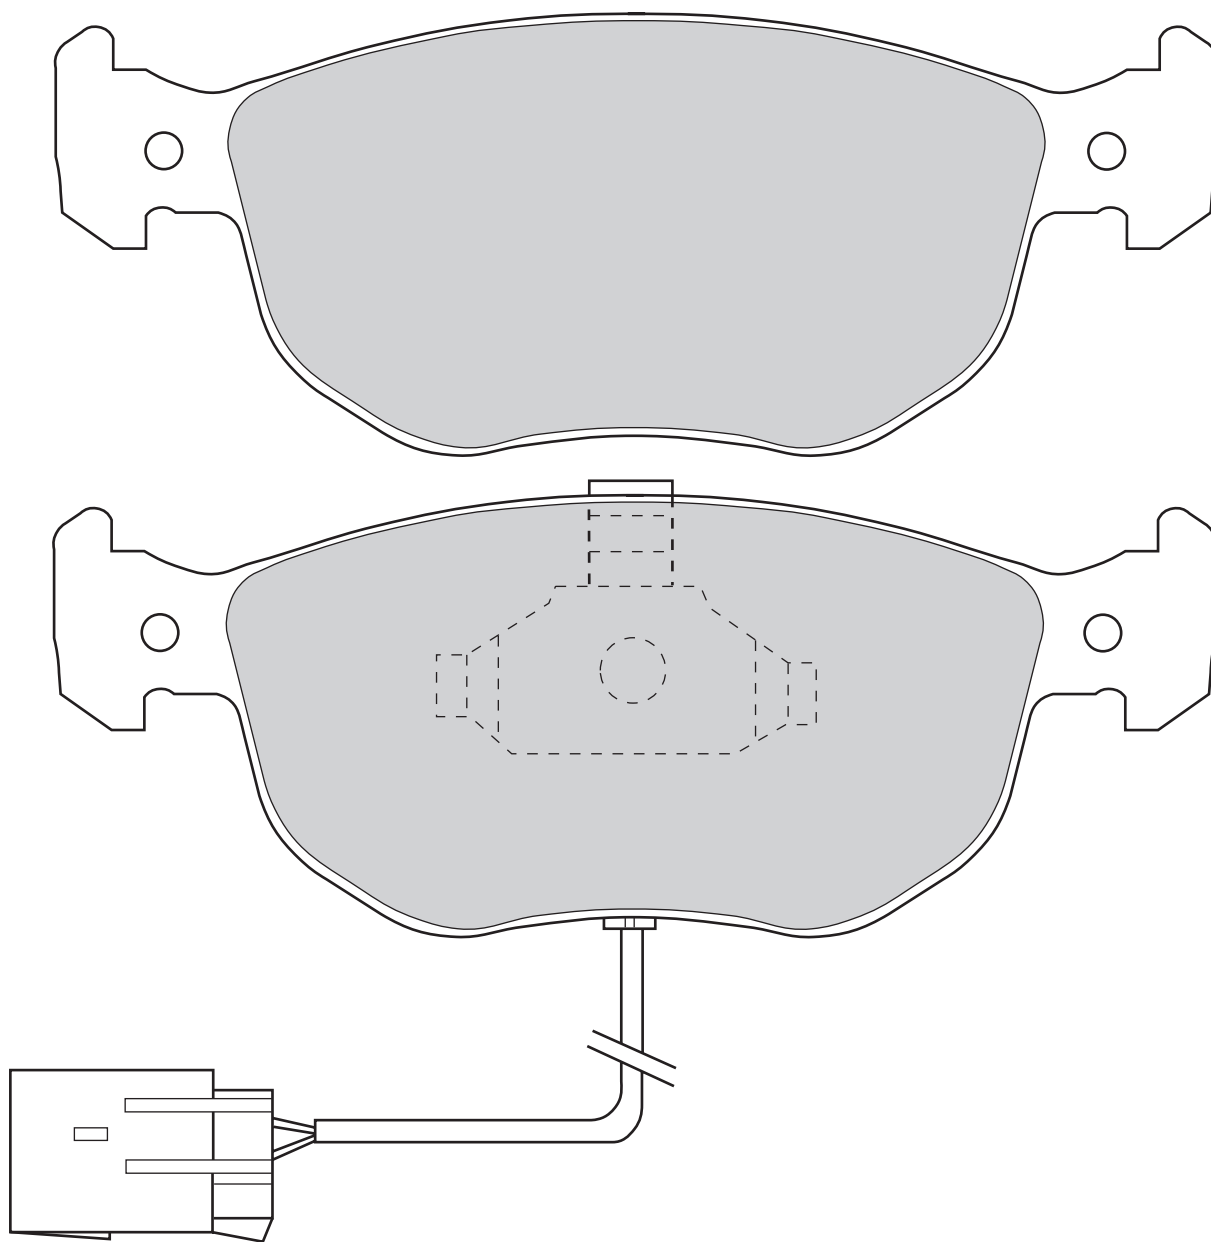

VOLKSWAGEN TRANSPORTER IV Box (70XA), TRANSPORTER IV Bus (70XB, 70XC, 7DB, 7DW), TRANSPORTER IV Platform/Chassis (70XD)

156

60

18.8

ATE

2

-

FORD COUGAR (EC\_), ESCORT CLASSIC (AAL, ABL), ESCORT CLASSIC Turnier (ANL), ESCORT V (GAL), ESCORT V Convertible (ALL), ESCORT V Estate (GAL, AVL), ESCORT VI (GAL), ESCORT VI Convertible (ALL), ESCORT VI Estate (GAL), ESCORT VII (GAL, AAL, ABL), ESCORT VII Convertible (ALL), ESCORT VII Estate (GAL, ANL), ESCORT VII Saloon (GAL, AFL), ESCORT VI Saloon (GAL), MONDEO I (GBP), MONDEO I Estate (BNP), MONDEO II (BAP), MONDEO II Estate (BNP), MONDEO II Saloon (BFP), MONDEO I Saloon (GBP), SCORPIO I (GAE, GGE), SCORPIO I Estate (GGE), SCORPIO II (GFR, GGR), SCORPIO II Estate (GNR, GGR), SCORPIO I Saloon (GGE)