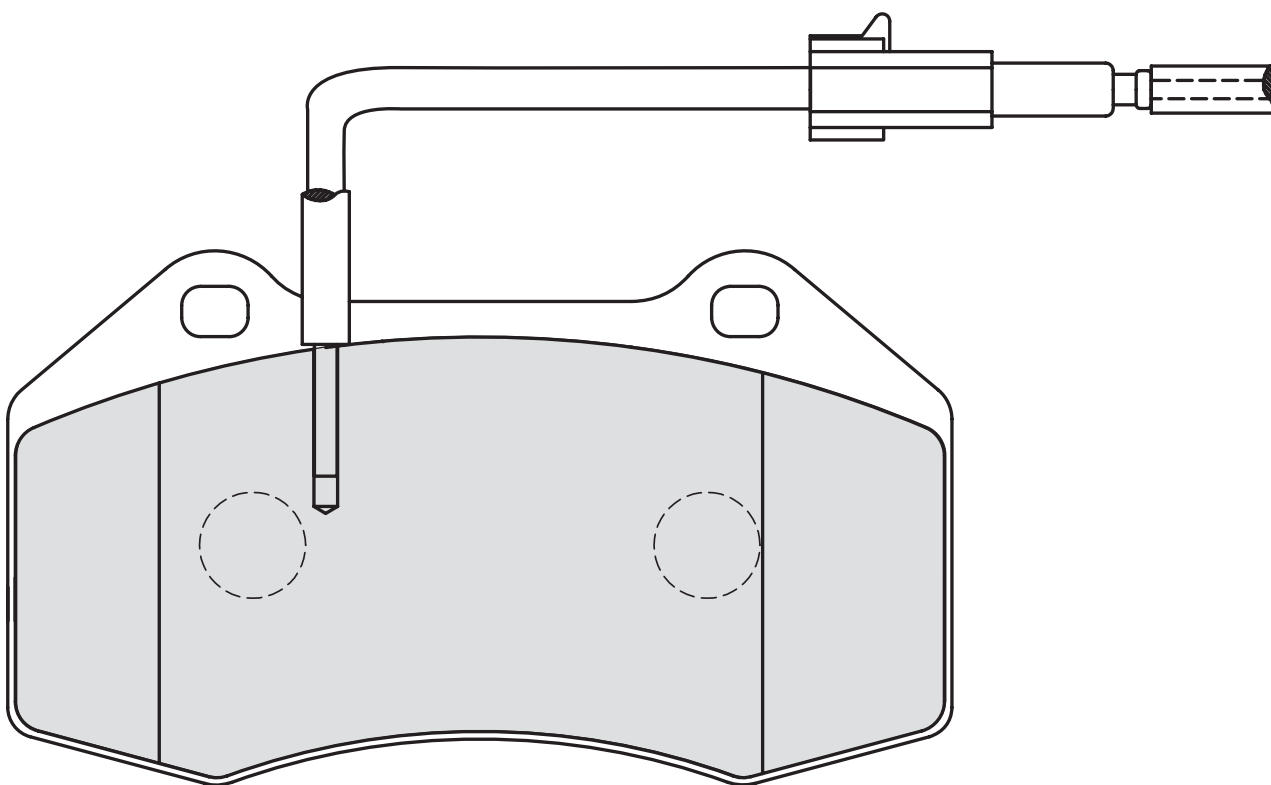

FD733A

24162/24687

124.8

70.3

15.2

BRE

1

-

ALFA ROMEO MITO (955)

FIAT GRANDE PUNTO Van (199), PUNTO / GRANDE PUNTO (199)