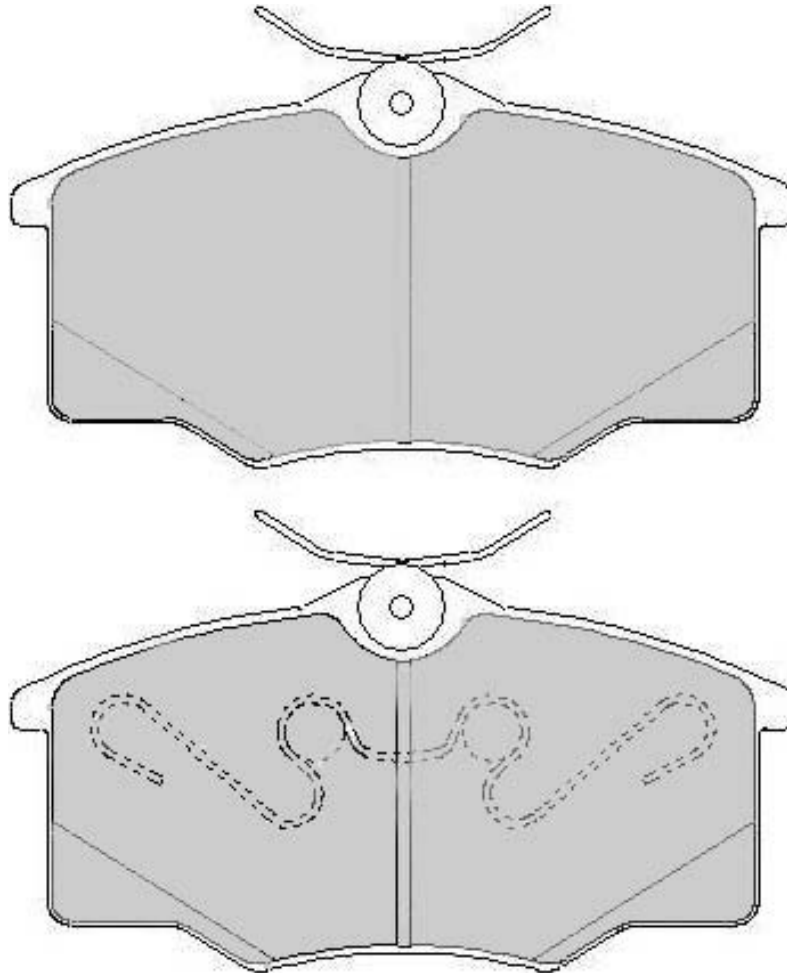

FD6858A

23546

104

53.5

16.5

DEL

-

-

OPEL CORSA B Box (73_)

VAUXHALL CORSAVAN Mk I (B)