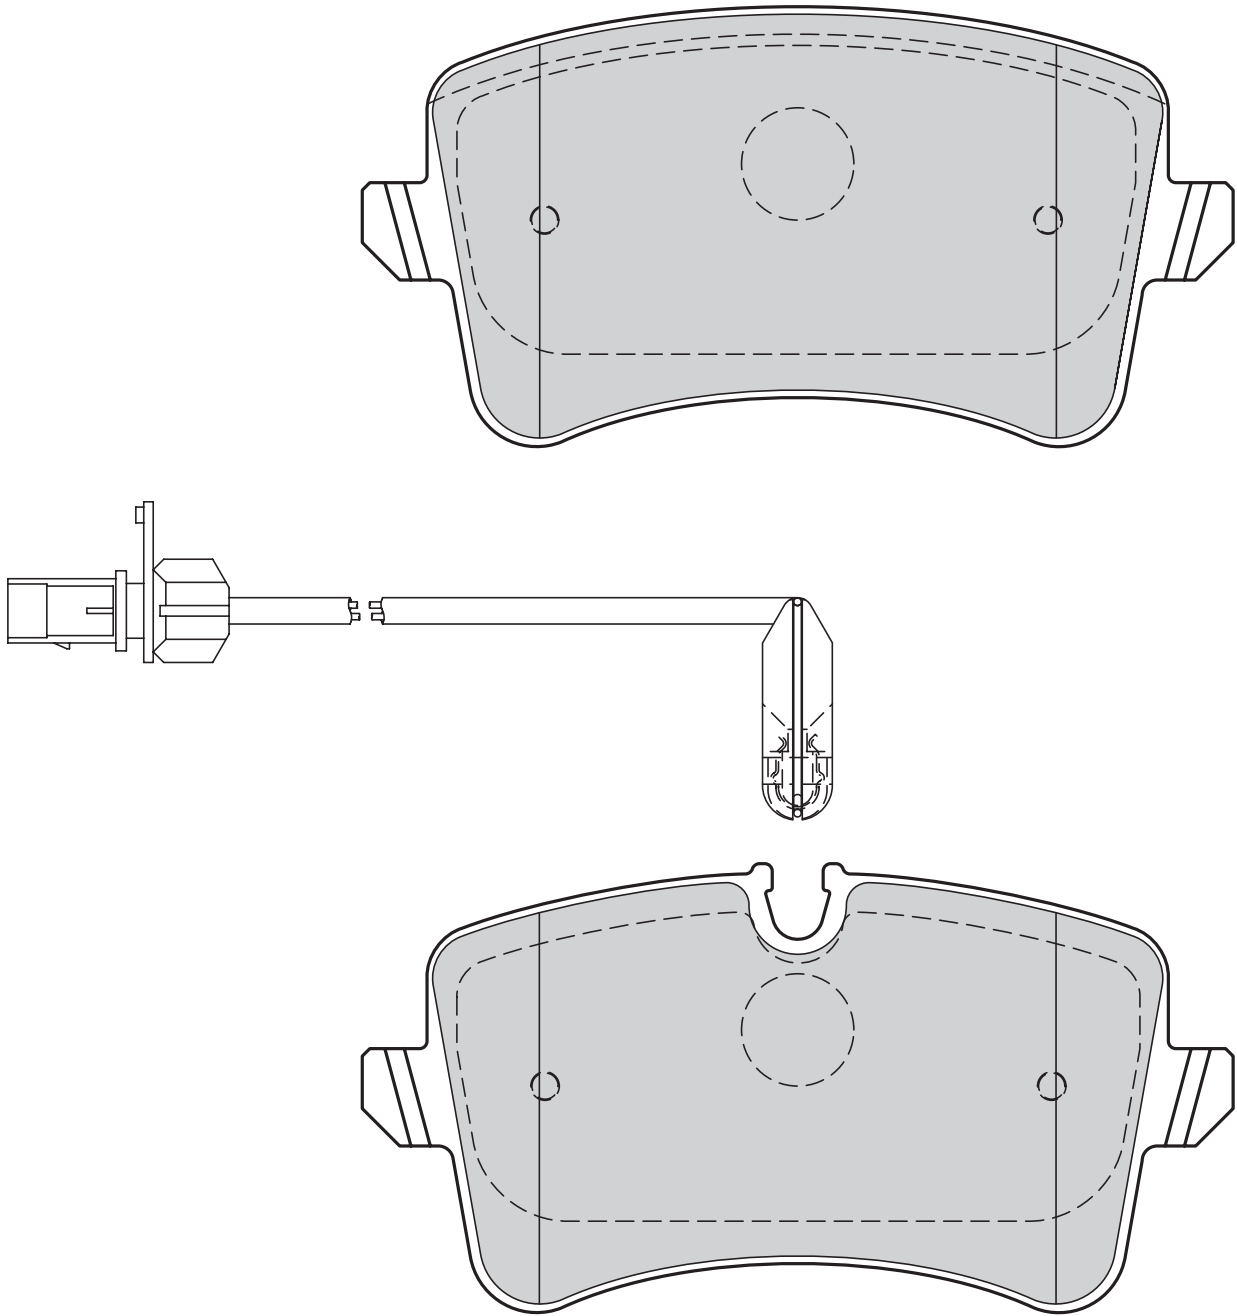

AUDI A5 (8T3), A5 Convertible (8F7), A5 Sportback (8TA), A6 (4G2, C7), A6 Allroad (4GH), A6 Avant (4G5, C7), A7 Sportback (4GA), A8 (4H_)