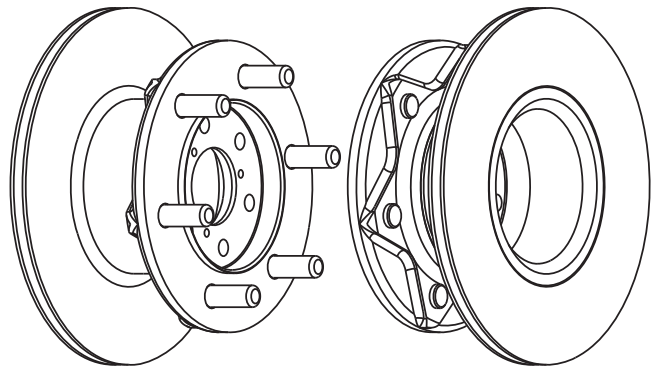

WN267

IVECO DAILY I Box Body / Estate, DAILY I Bus, DAILY I Dumptruck, DAILY I Platform/Chassis