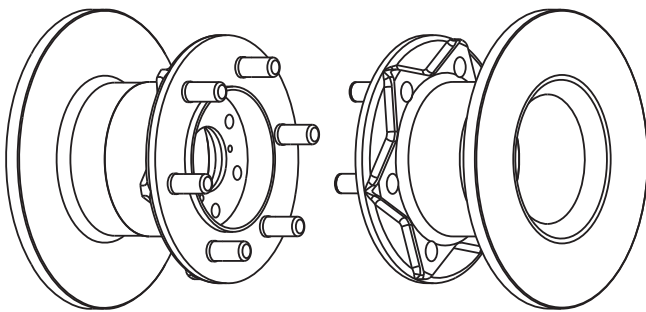

## WN510

267 14.2 12.8 154 - 6

IVECO DAILY I Box Body / Estate, DAILY I Bus, DAILY I Dumptruck,  
 DAILY I Platform/Chassis