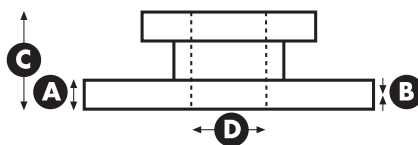

WN532

256 13 11 56.2 - 4

AUDI 80 (8C, B4), 80 Avant (8C, B4)