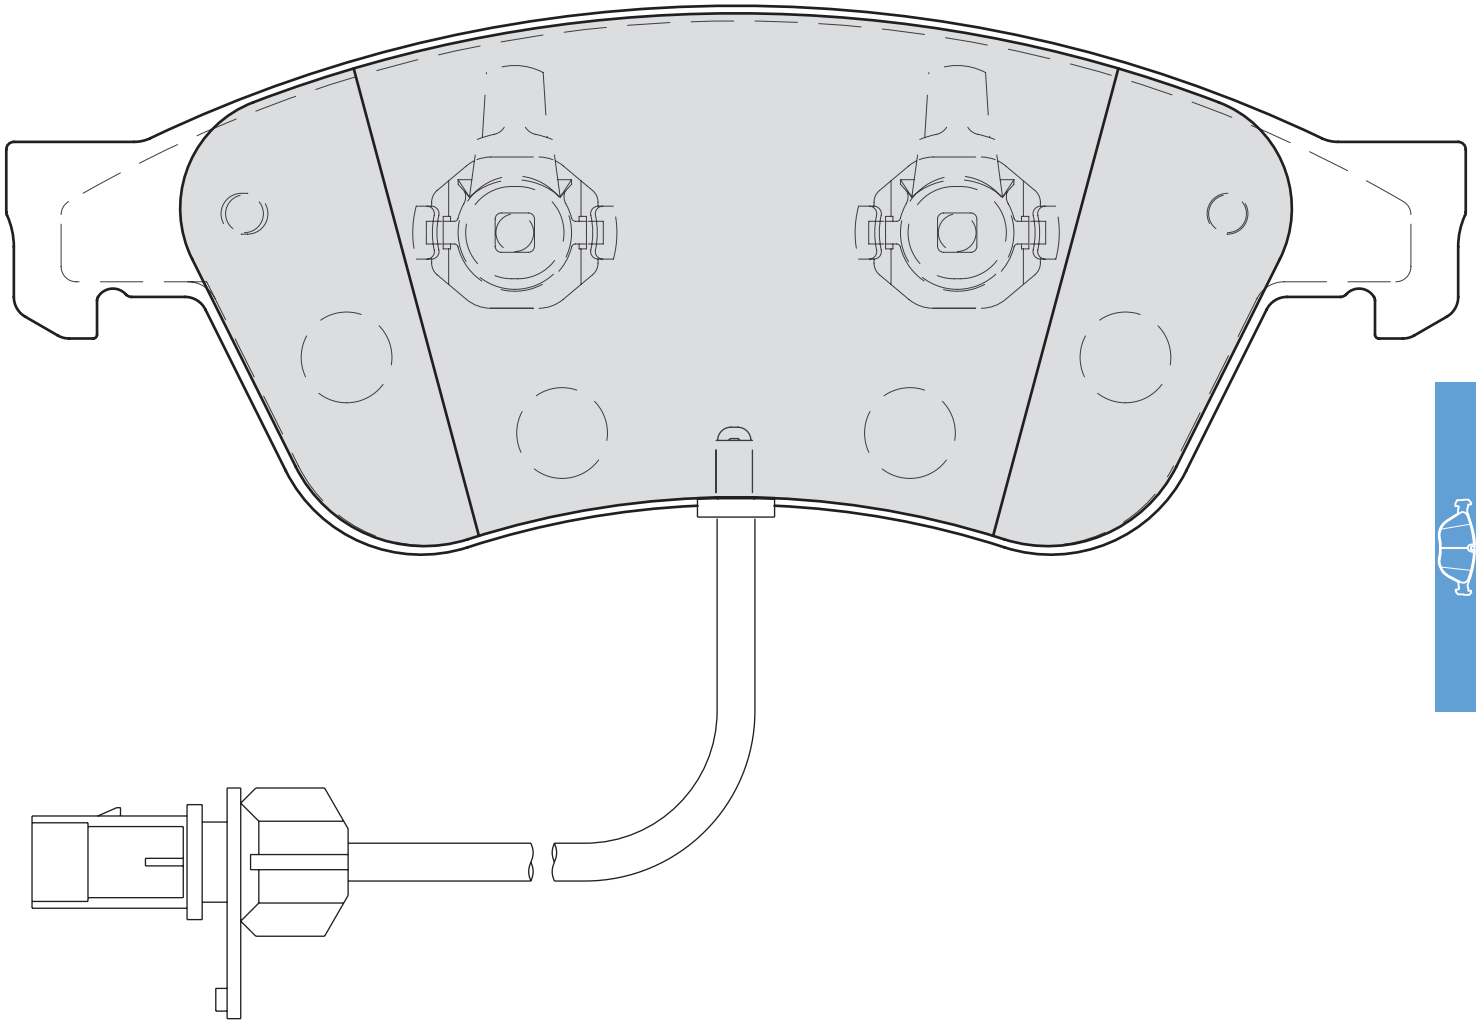

FD7210A

23885

193

72.6

19.9

ATE

2

-

AUDI A6 (4F2, C6), A6 Allroad (4FH, C6), A6 Avant (4F5, C6), A8 (4E_)

VOLKSWAGEN PHAETON (3D_)