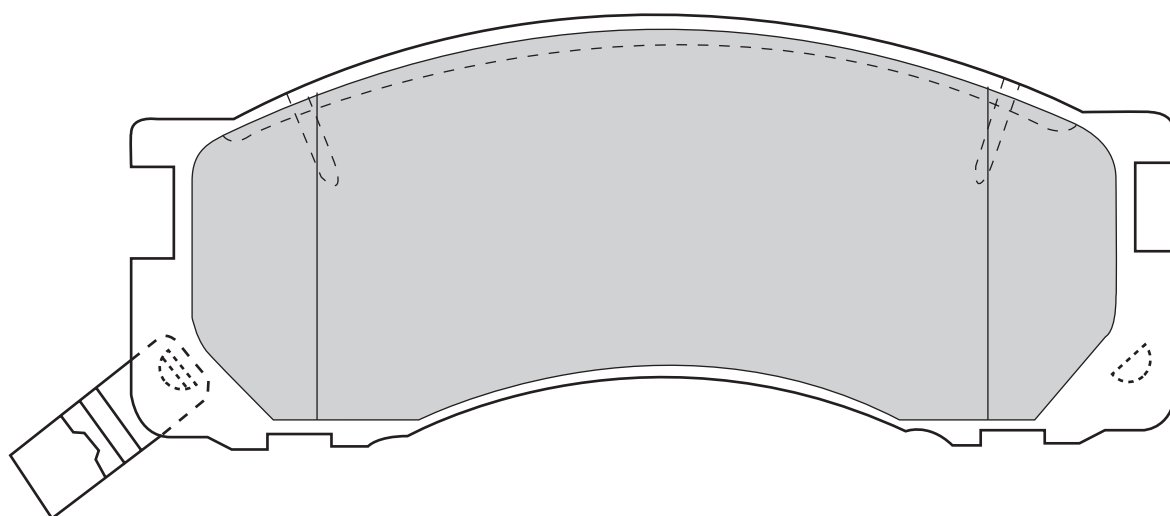

15.5

AKE

2

-

TOYOTA LITEACE Box (CM3\_V, KM3\_V), LITEACE Bus (CM30\_G, KM30\_G), PREVIA (TCR2\_, TCR1\_)

**FD6670A**

23009

127/129