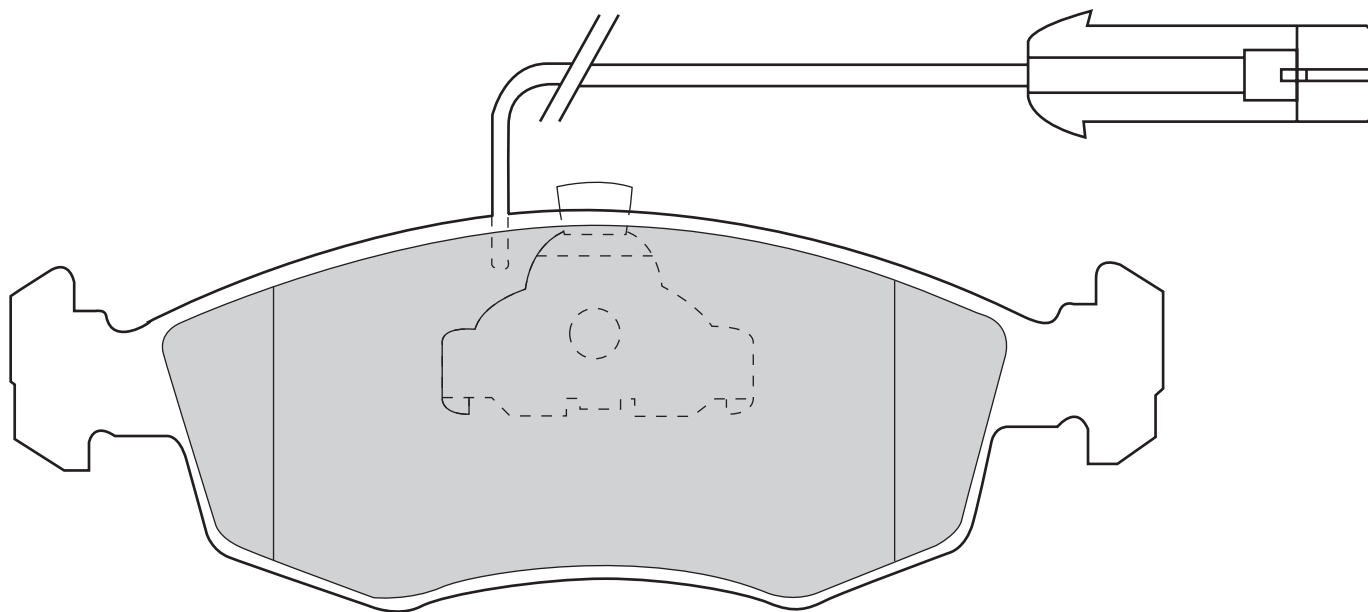

FD6765A 20907/23227/23228

151

49

18

ATE

2

-

LANCIA DEDRA (835), DEDRA SW (835)