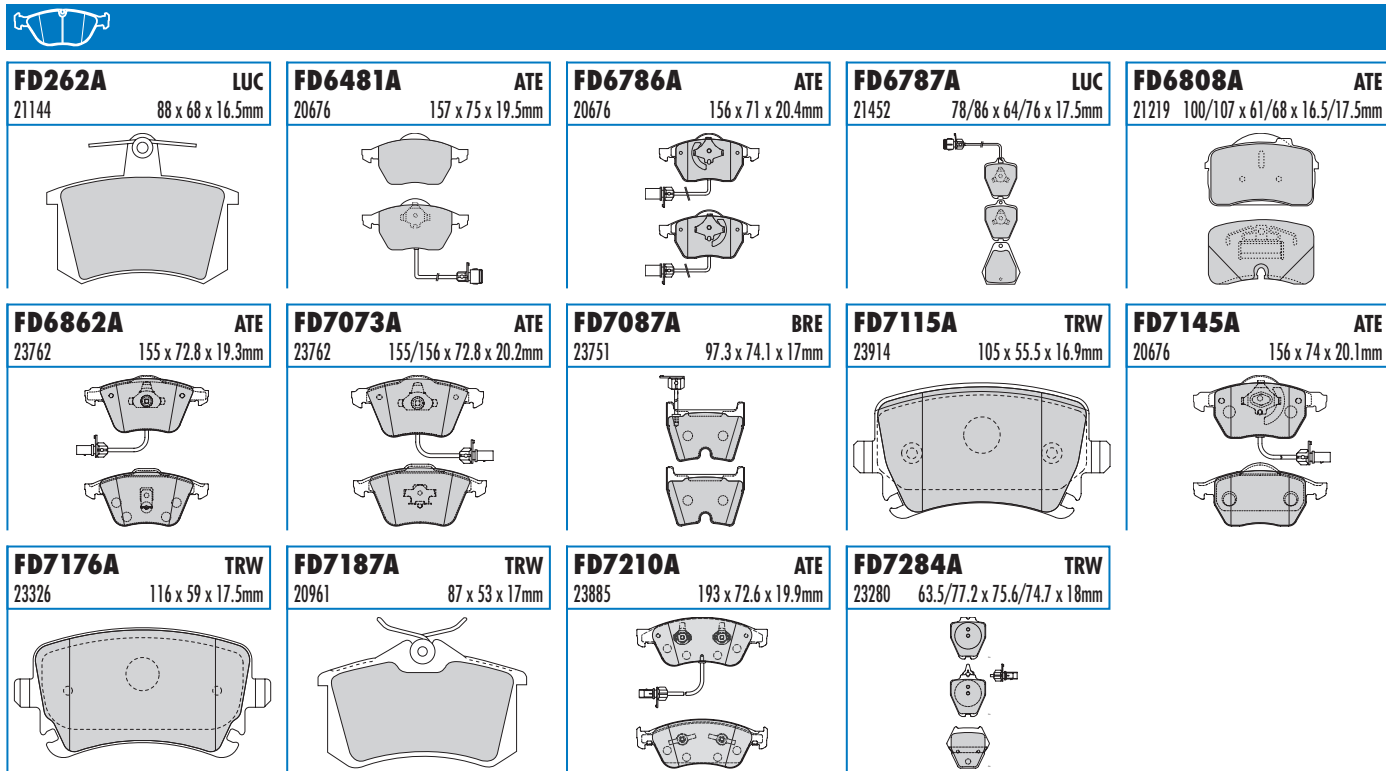

KIT			
Part No.	Icon	Ø	Thickness	Part No.	Icon	Ø	Thickness	Part No.	Icon	Ø	Thickness	Part No.	Icon	Ø	Thickness	Kit	Pastilla	Disco	Eje
WN534		245	10	WN1217		255	10	Kit Alta Prestación											
WN553		288	15	WN1289		321	30					NKD070		FD6481A	WN533		Delantero		
WN1116		314	30	WN1302		314	25					NKD144		FD6786A	WN1706		Delantero		
WN1169		323	30	WN1314		302	12					NKD248		FD7145A	WN1706		Delantero		
WN1190		245	10	WN1706		288	25					NKD249		FD7145A	WN1302		Delantero		
WN1199		255	10