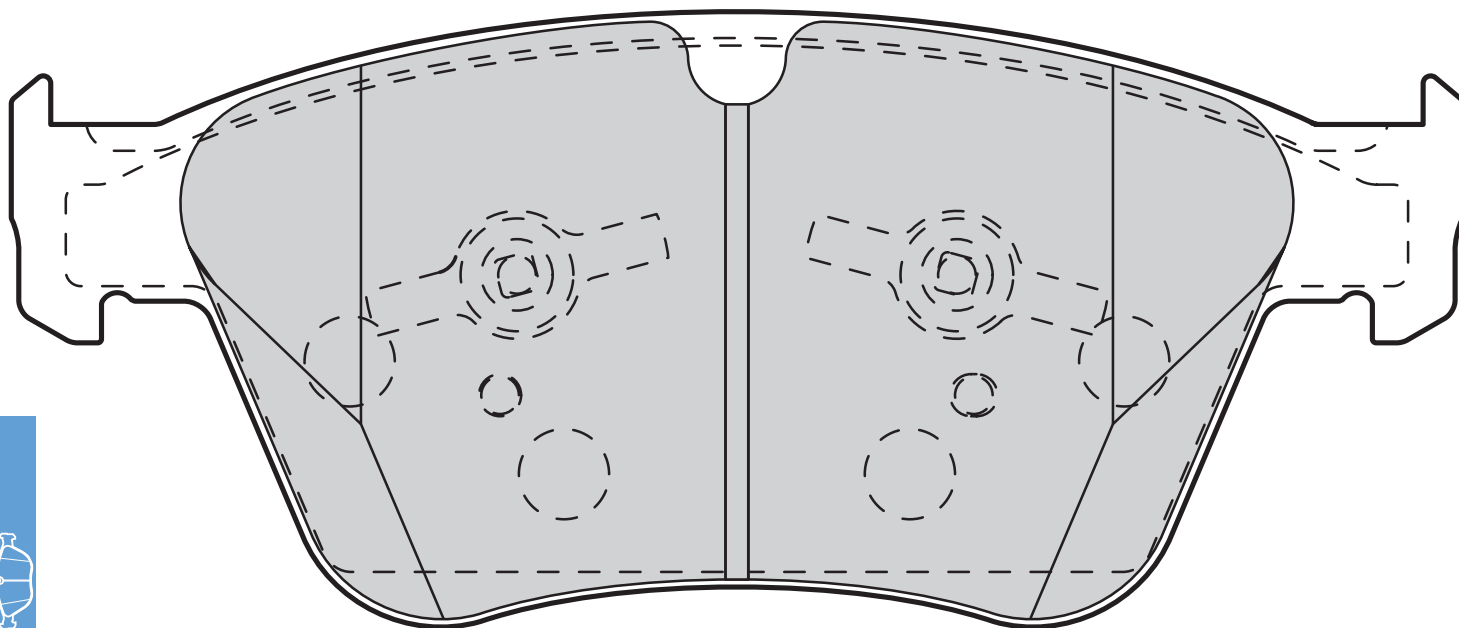

FD7506A

24177

193.1

81.9

20.8

ATE

-

-

MERCEDES-BENZ M-CLASS (W164), R-CLASS (W251, V251)