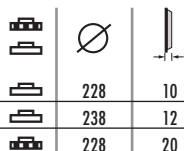

WN158
WN305
WN320