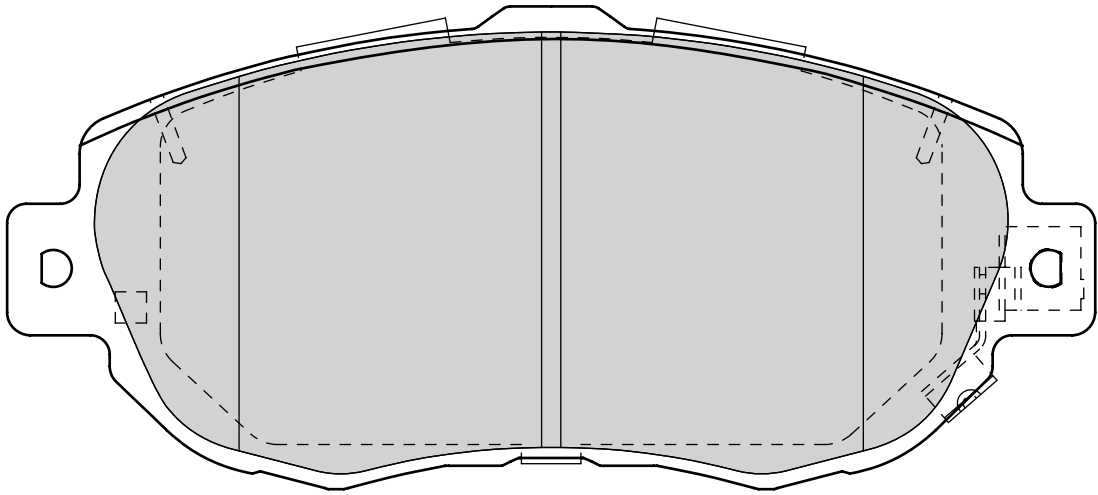

**PEUGEOT** 807 (E), EXPERT (224), EXPERT Box (222), EXPERT Platform/Chassis (223)

144

63.8

17.4

SUM

2

-

LEXUS GS (JZS147), GS (UZS161, JZS160), IS C (GSE2\_), IS I (JCE1\_, GXE1\_), IS II (GSE2\_, ALE2\_, USE2\_), IS SportCross, SC (UZZ40\_)