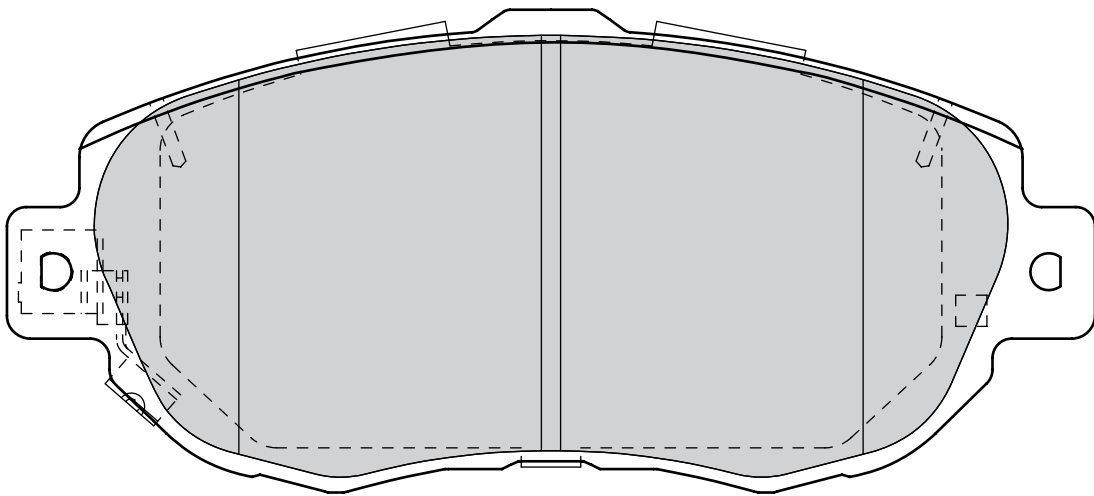

**PEUGEOT** 807 (E), EXPERT (224), EXPERT Box (222), EXPERT Platform/Chassis (223)

144

63.8

17.4

SUM

2

-

LEXUS GS (JZS147), GS (UZS161, JZS160), IS C (GSE2\_), IS I (JCE1\_, GXE1\_), IS II (GSE2\_, ALE2\_, USE2\_), IS SportCross, SC (UZZ40\_)