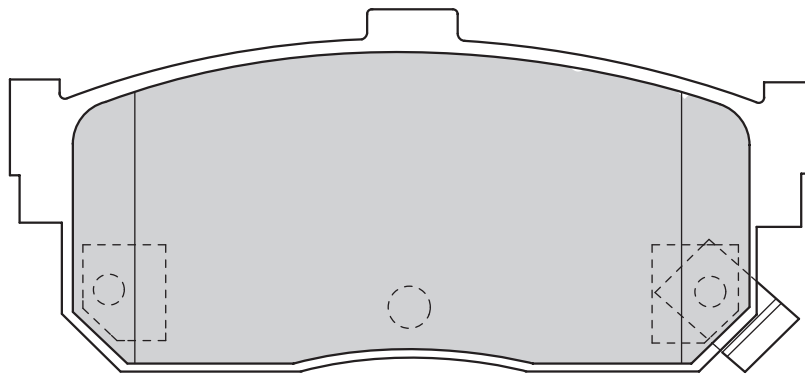

FD7277A

21713

105.2

46.8

16.5

SUM

2

-

NISSAN MAXIMA QX II (A33), MAXIMA Station Wagon