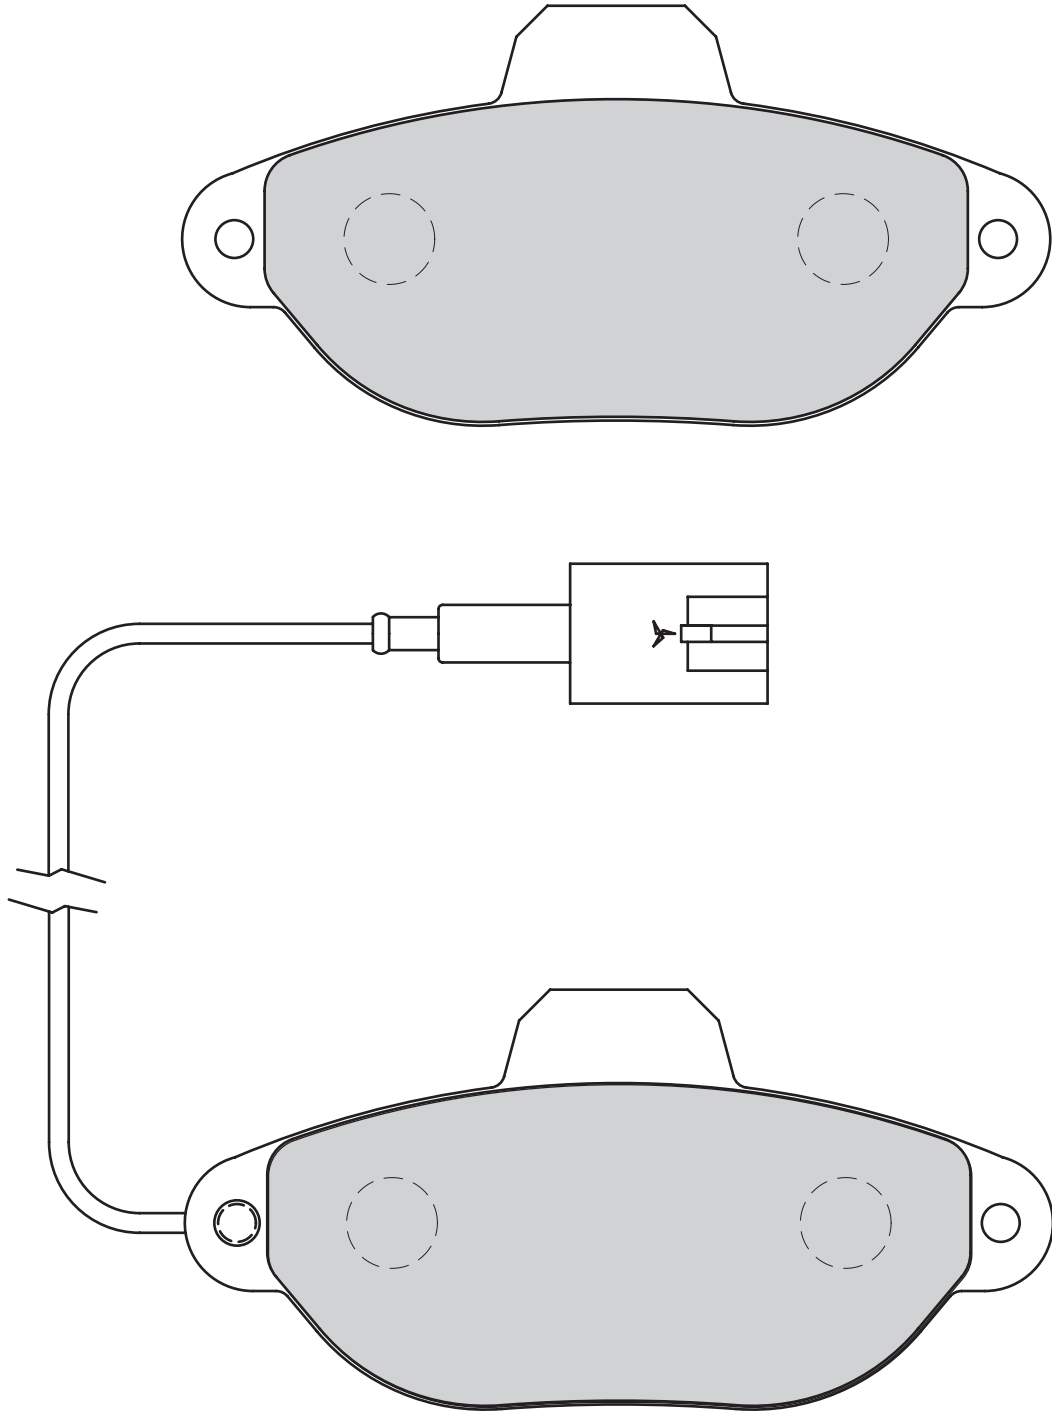

FIAT 500, 500 C, PANDA (169), PANDA Van (169)

FORD KA