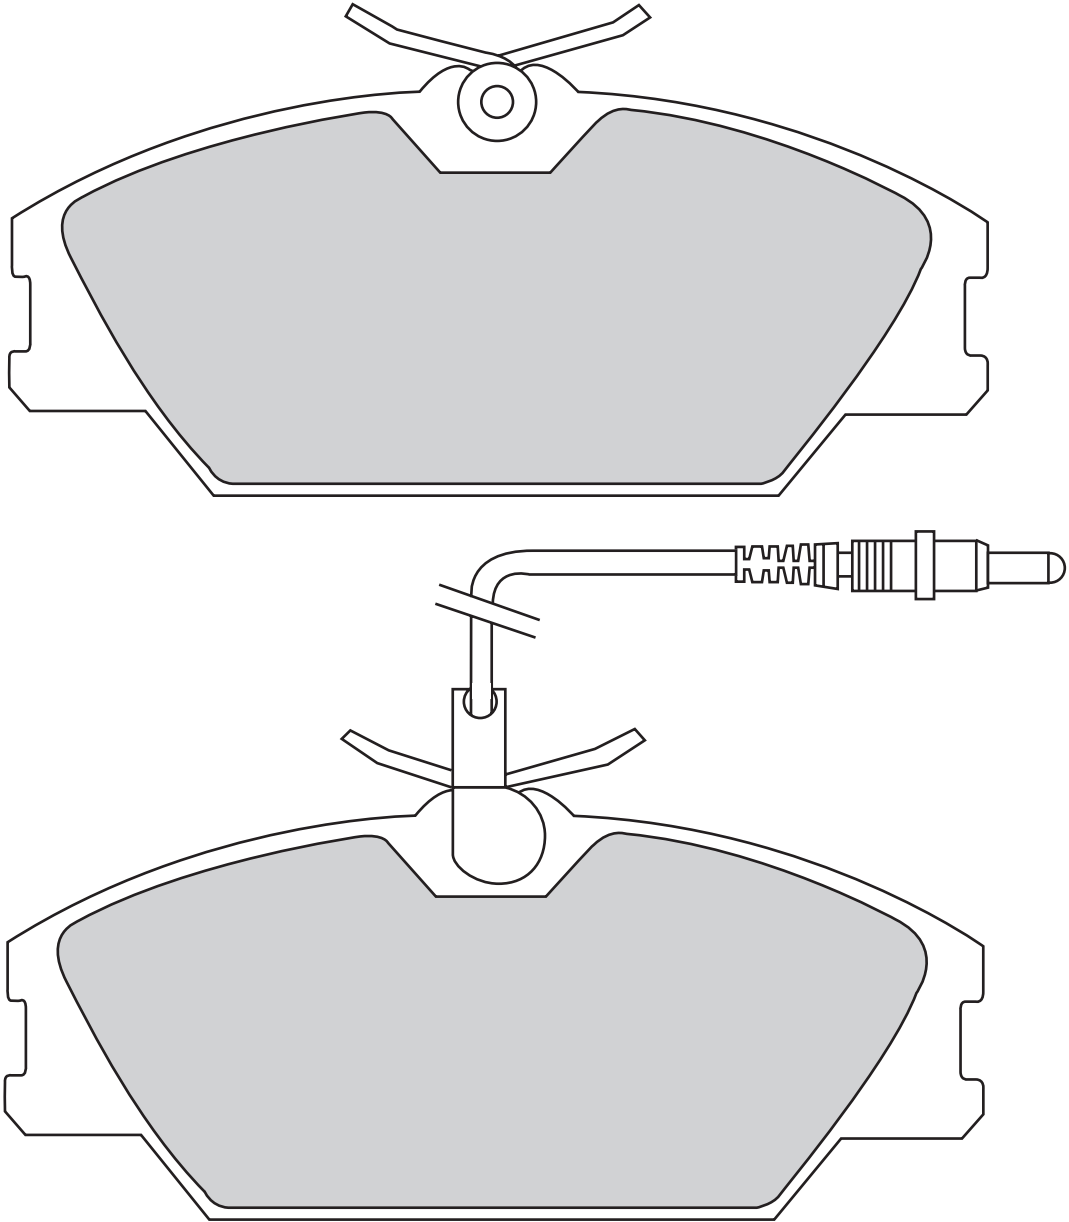

RENAULT 25 (B29_), ESPACE II (J/S63_), LAGUNA Grandtour (K56_), LAGUNA I (B56_, 556_), MEGANE I (BA0/1_), MEGANE I Cabriolet (EA0/1_), MEGANE I Coach (DA0/1_), MEGANE Scenic (JA0/1_), SAFRANE I (B54_), SAFRANE II (B54_)