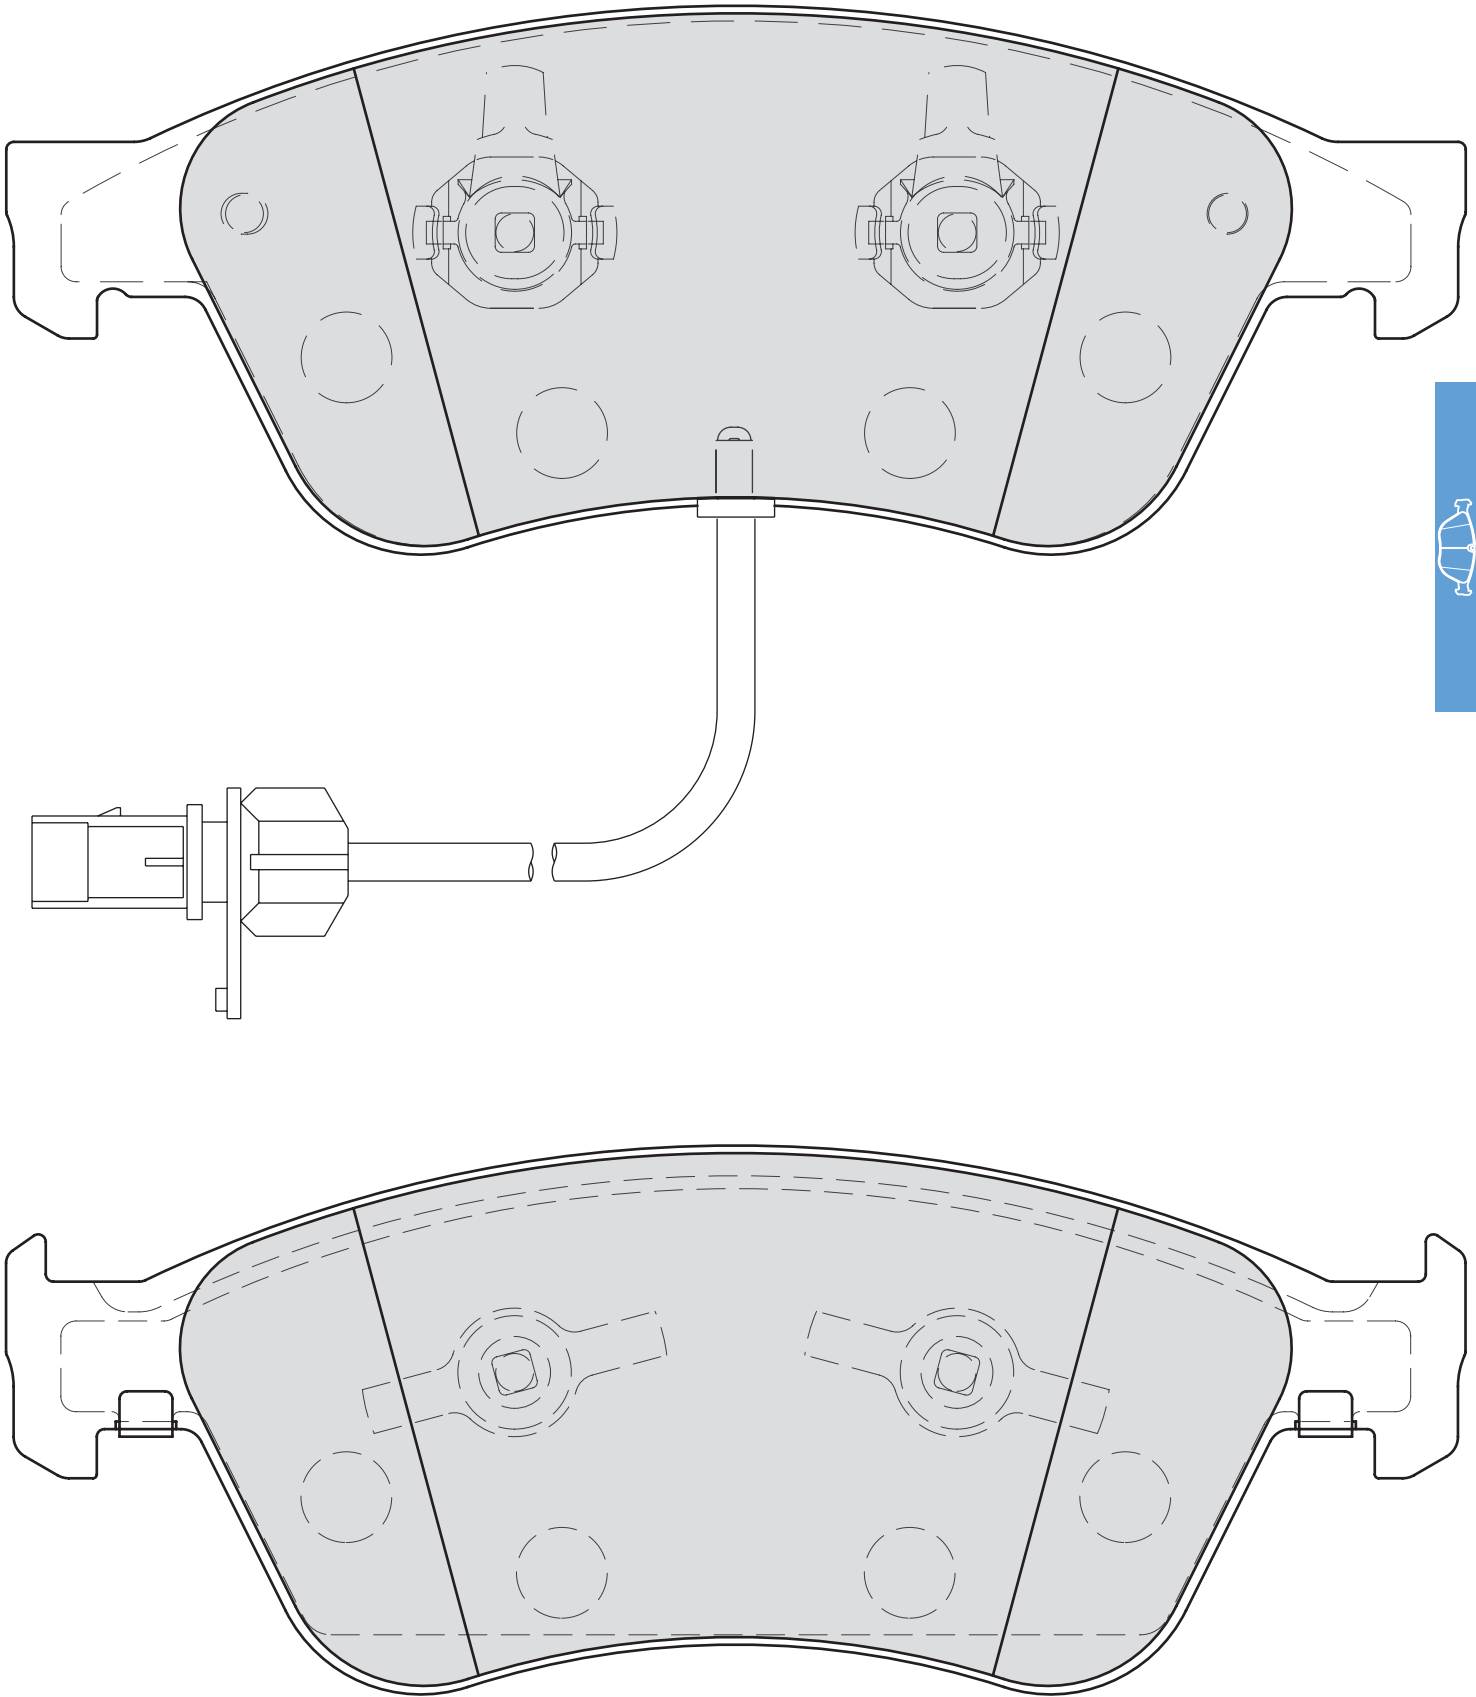

FD7210A

23885

193

72.6

19.9

ATE

2

-

AUDI A6 (4F2, C6), A6 Allroad (4FH, C6), A6 Avant (4F5, C6), A8 (4E_)

VOLKSWAGEN PHAETON (3D_)