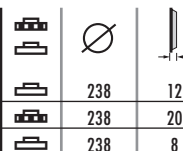

WN364
WN403
WN765