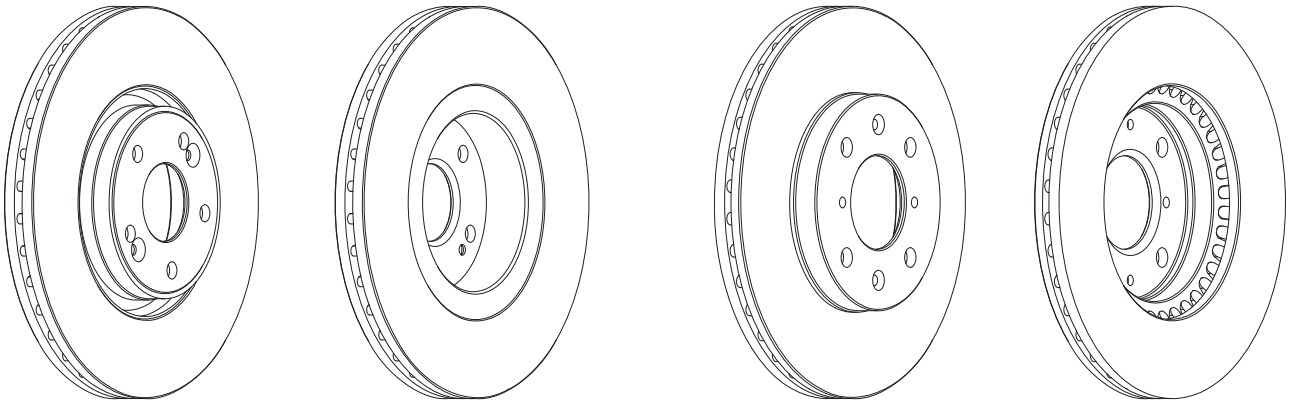

WN1446

252 20 18 40 - 4

OPEL AGILA (B) (H08)
SUZUKI SPLASH, SWIFT III (MZ, SG, EZ)
VAUXHALL AGILA Mk II (B)