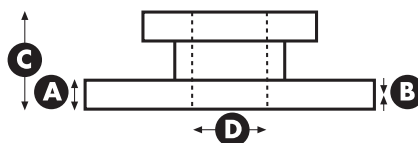

WN553

288 15 13 46.2 - 5

AUDI 100 (4A, C4), 100 Avant (4A, C4), A4 (8D2, B5), A4 Avant (8D5, B5), A6 (4A, C4), A6 Avant (4A, C4)