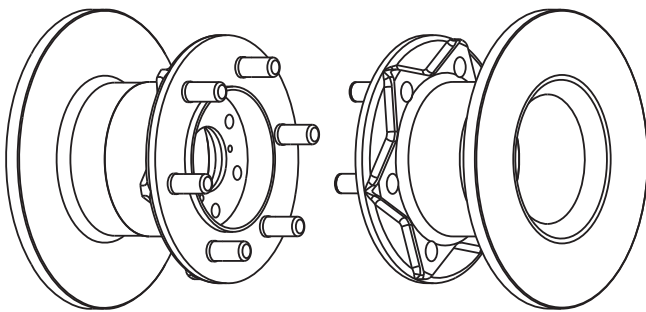

## WN510

IVECO DAILY I Box Body / Estate, DAILY I Bus, DAILY I Dumptruck,  
 DAILY I Platform/Chassis