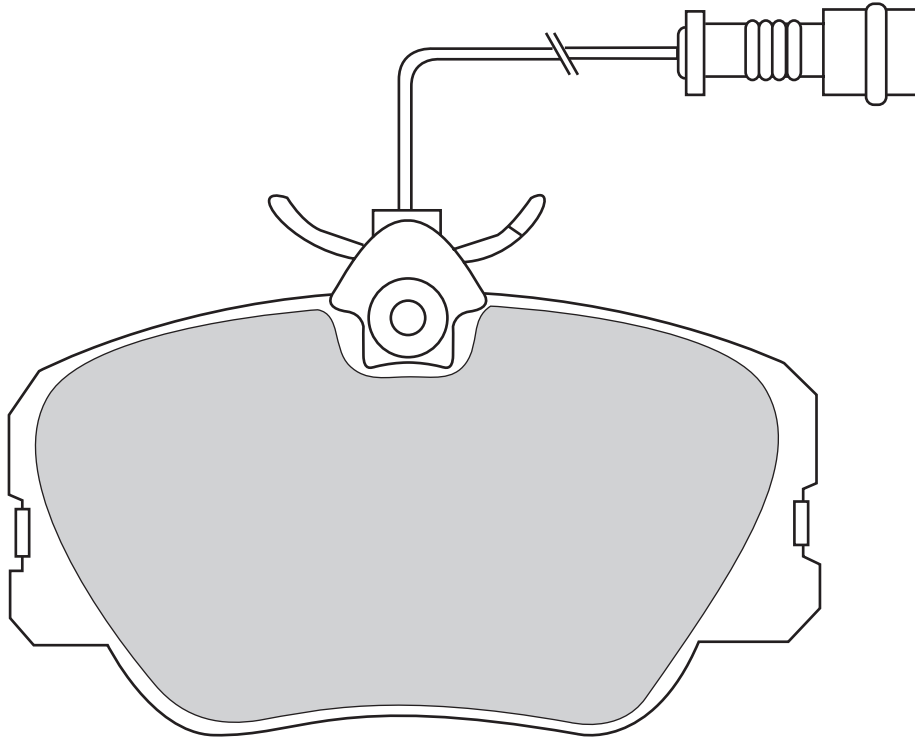

MERCEDES-BENZ 190 (W201), CABRIOLET (A124), COUPE (C124), E-CLASS (W124), E-CLASS Convertible (A124), E-CLASS Coupe (C124), E-CLASS Estate (S124), KOMBI Estate (S124), Saloon (W124)