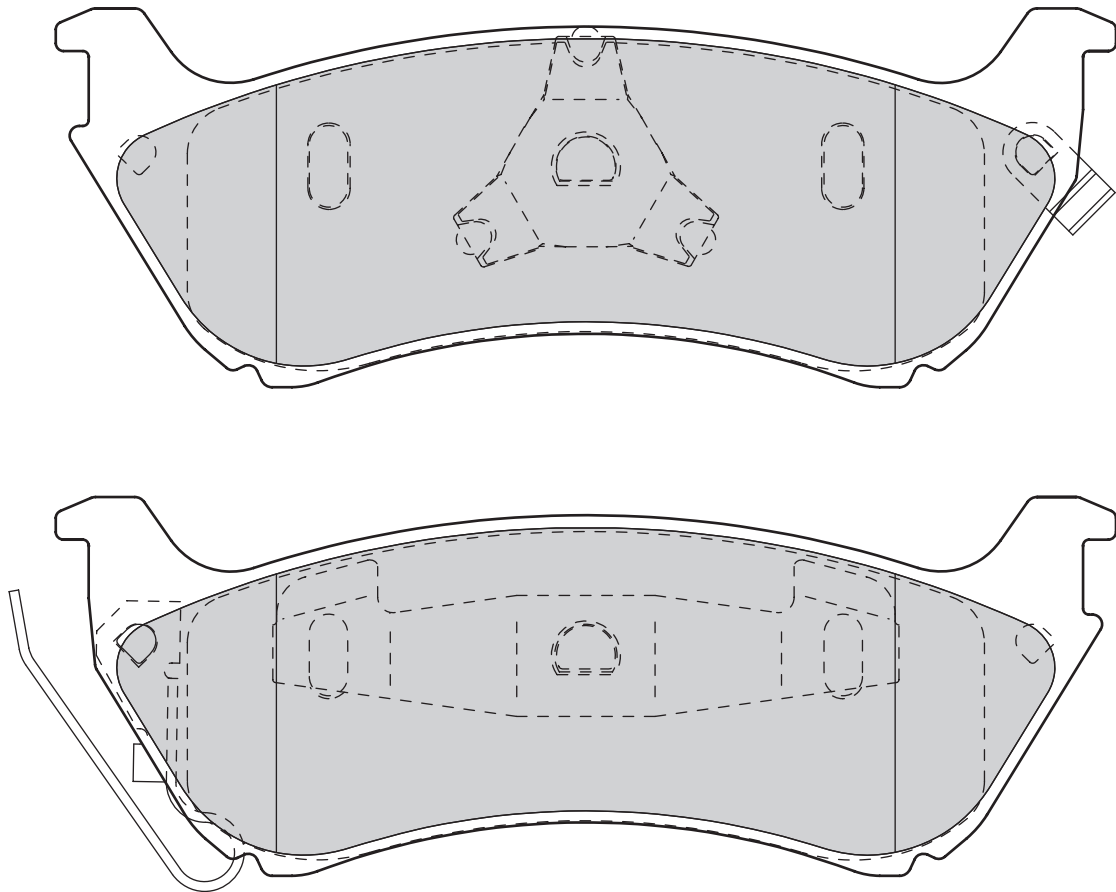

FD7006A

23189

140

50

16.5

KEL

2

-

MERCEDES-BENZ M-CLASS (W163)