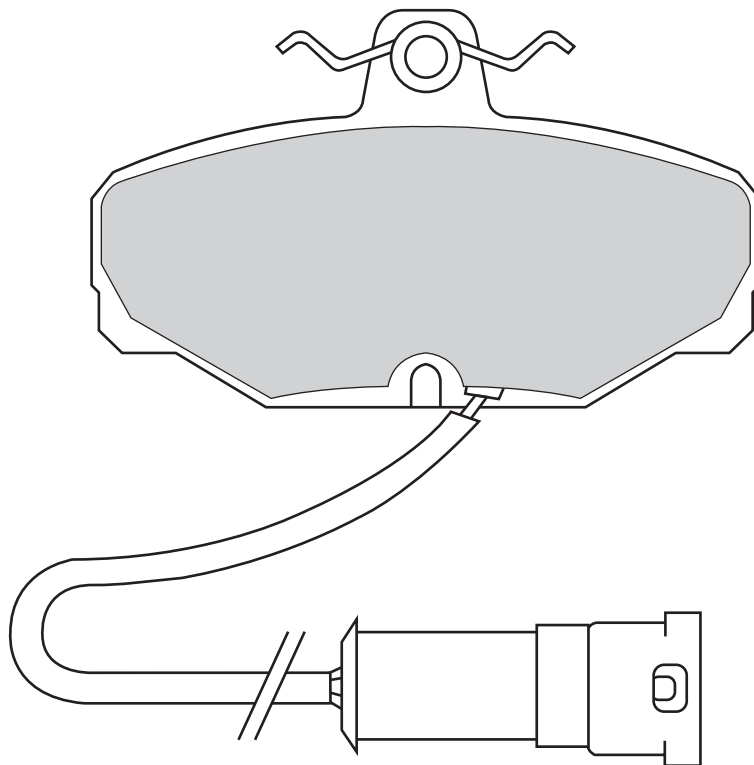

20981

90

54

13.5

LUC

2

4

FORD SCORPIO I (GAE, GGE), SCORPIO I Estate (GGE), SCORPIO I Saloon (GGE), SIERRA (GBG, GB4), SIERRA Estate (BNG), SIERRA Hatchback (GBC, GBG)