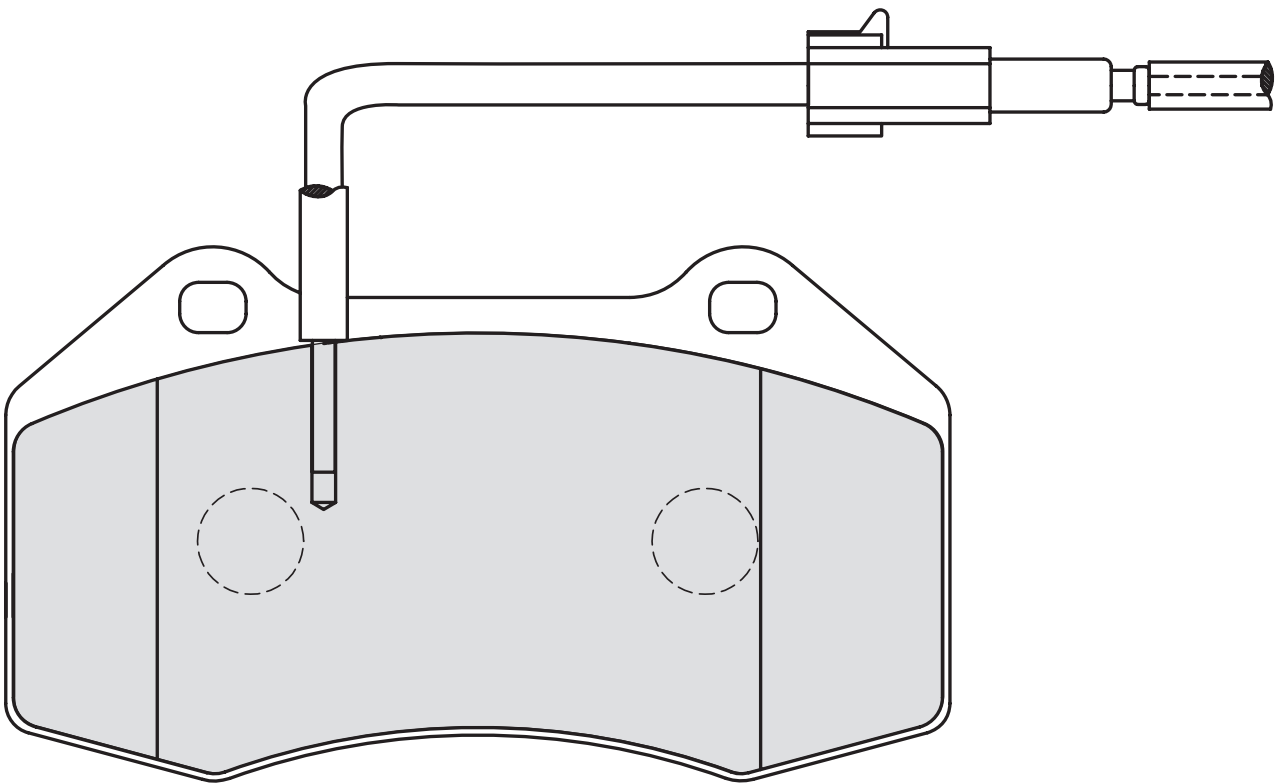

FD733A

24162/24687

124.8

70.3

15.2

BRE

1

-

ALFA ROMEO MITO (955)

FIAT GRANDE PUNTO Van (199), PUNTO / GRANDE PUNTO (199)