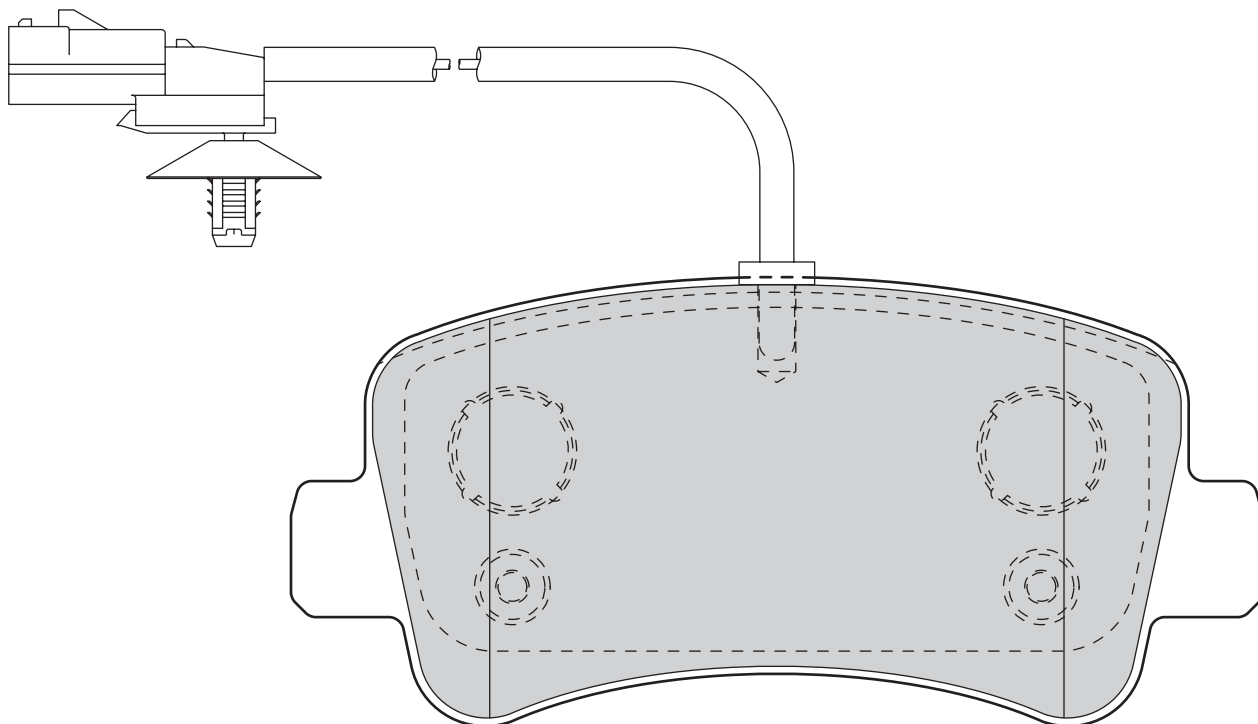

128.7

59.5

18.2

BRE

1

-

OPEL MOVANO B Box, MOVANO B Bus, MOVANO B Platform/Chassis

VAUXHALL MOVANO Mk II (B) Chassis/Cab, MOVANO Mk II (B) Combi, MOVANO Mk II (B) Doublecab, MOVANO Mk II (B) VAN