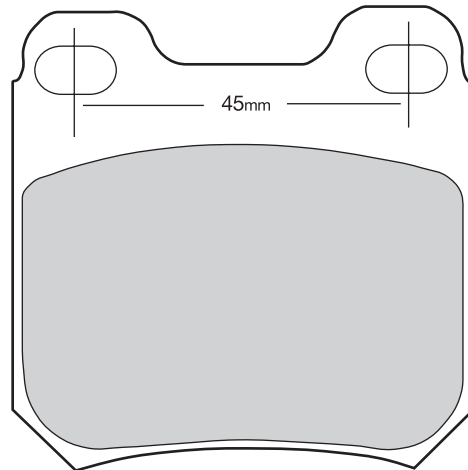

FD6287A

21050

62

61

15.6

ATE

-

-

OPEL OMEGA A (16_, 17_, 19_), OMEGA A Estate (66_, 67_)
SAAB 900 II, 900 II Convertible, 900 II Coupe
VAUXHALL CARLTON Mk III, CARLTON Mk III Estate