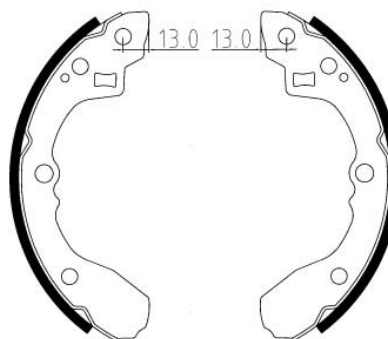

N1665

KIA RIO (DC_), RIO Estate (DC)