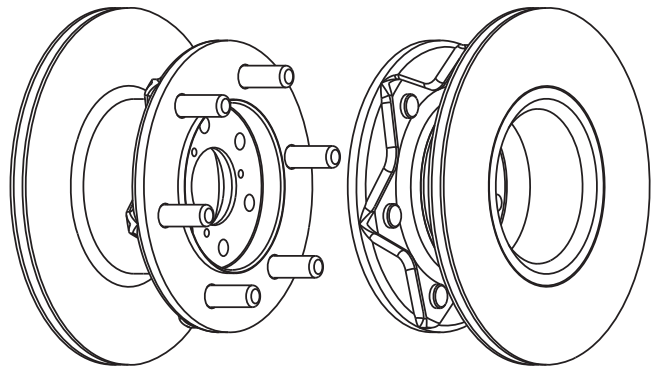

WN267

267 14.2 12.8 111 - 6

IVECO DAILY I Box Body / Estate, DAILY I Bus, DAILY I Dumptruck, DAILY I Platform/Chassis