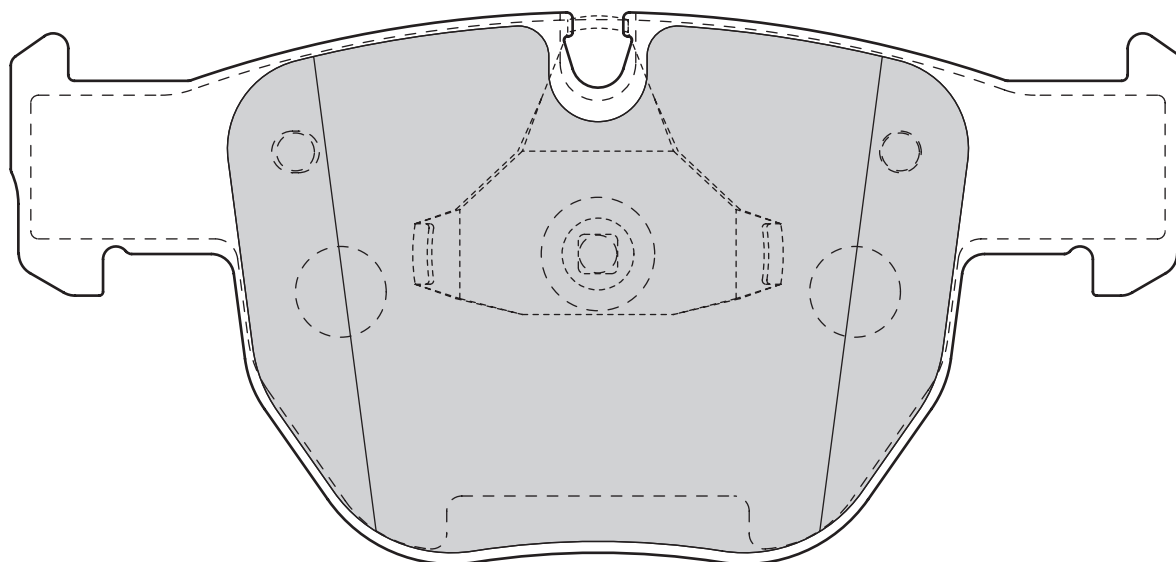

FD7049A

23397

156

73

19.1

ATE

-

-

LAND ROVER RANGE ROVER III (LM)