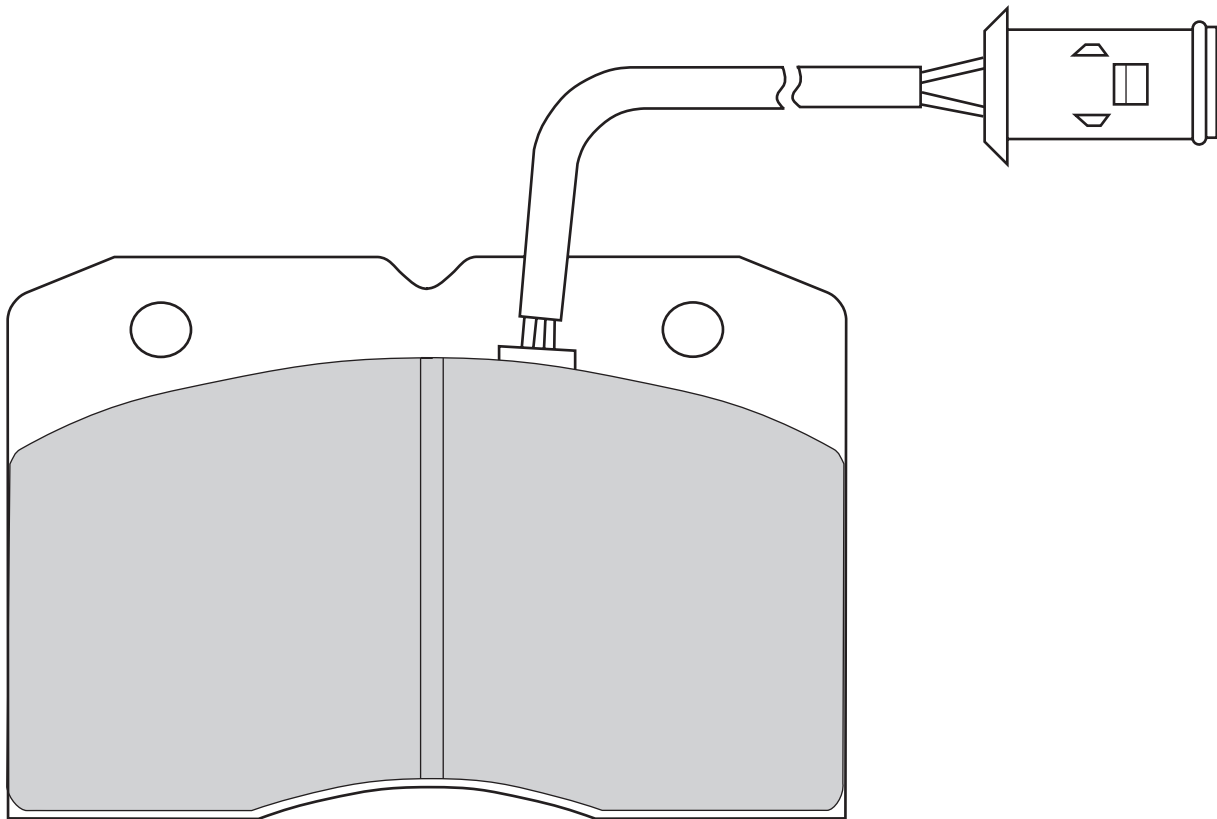

**FD6320V****29041**

IVECO DAILY I Box Body / Estate, DAILY I Bus, DAILY I Dumptruck, DAILY I Platform/Chassis

**FD6324A****21460**

CITROËN ZX (N2), ZX Break (N2)

**FD6331A****20206**

52

49

15.4