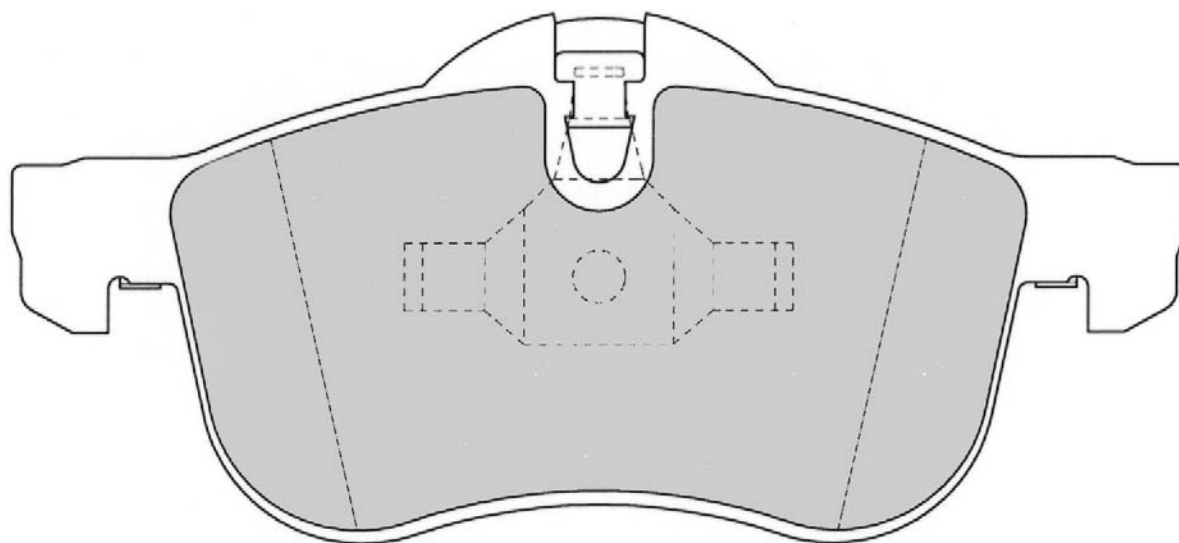

157

67.4

18.8

ATE

-

-

MG MG ZT, MG ZT- T
ROVER 75 (RJ), 75 Tourer (RJ)