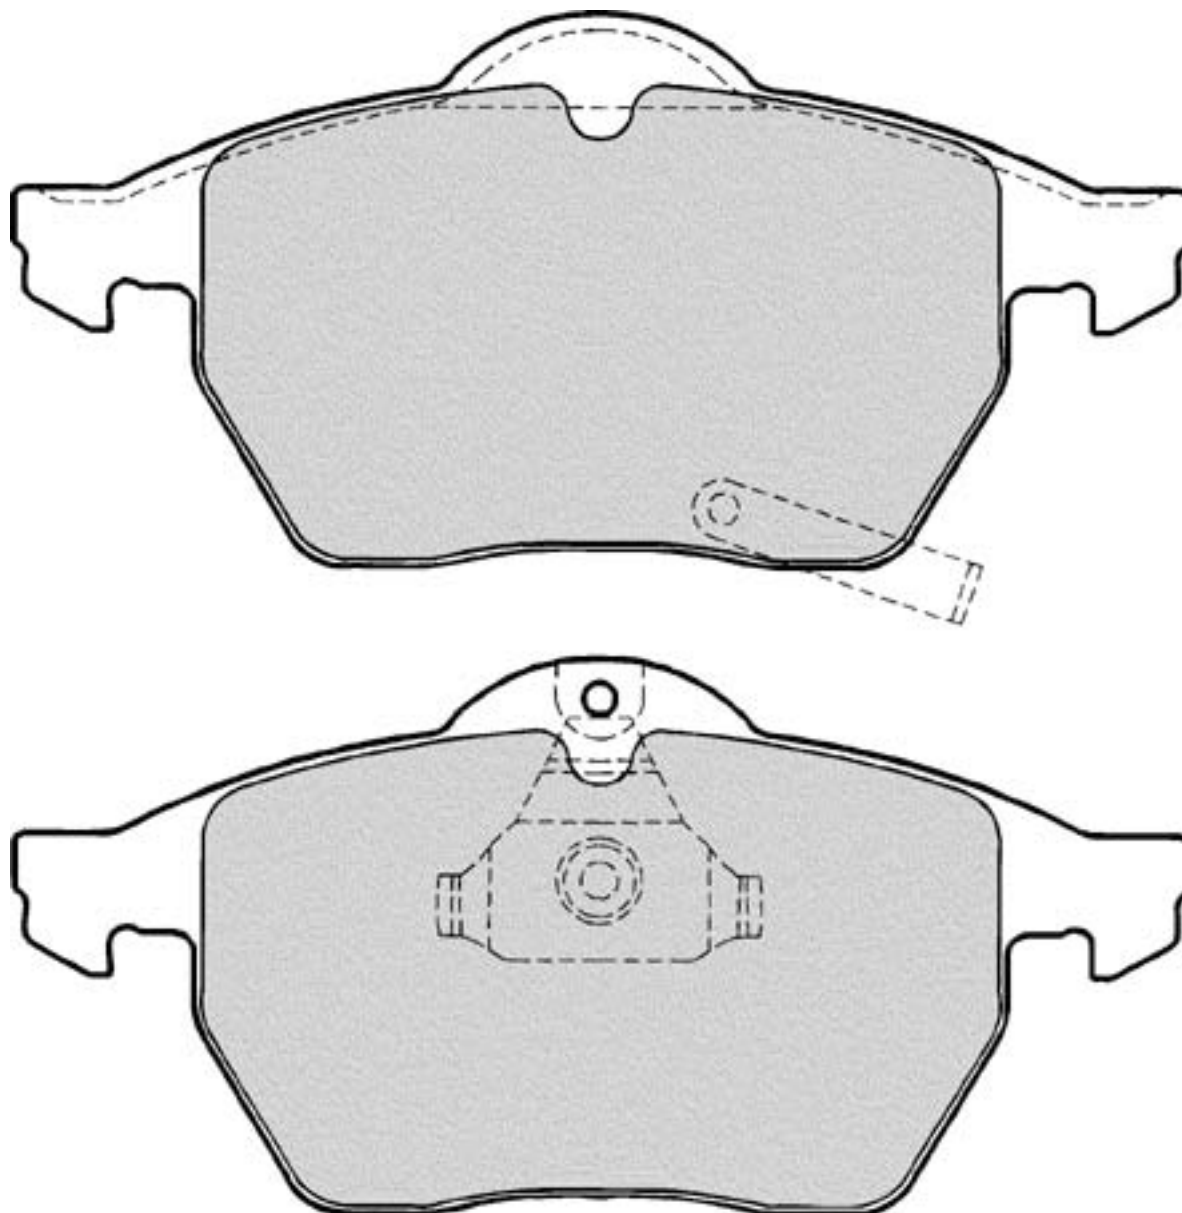

OPEL ASTRA G Box (F70), ASTRA G Convertible, ASTRA G Coupe (F07_), ASTRA G Estate (F35_), ASTRA G Hatchback (F48_, F08_), ASTRA G Saloon (F69_), ZAFIRA (F75_)

SAAB 9-3 (YS3D), 9-3 Cabriolet (YS3D), 9-5 (YS3E), 9-5 SW (YS3E), 900 II, 900 II Convertible, 900 II Coupe

VAUXHALL ASTRA Mk IV (G), ASTRA Mk IV (G) Convertible, ASTRA Mk IV (G) Coupe (F67), ASTRA Mk IV (G) Estate, ASTRA Mk IV (G) Hatchback, ASTRAVAN Mk IV (G), ZAFIRA Mk I (A) (F75)