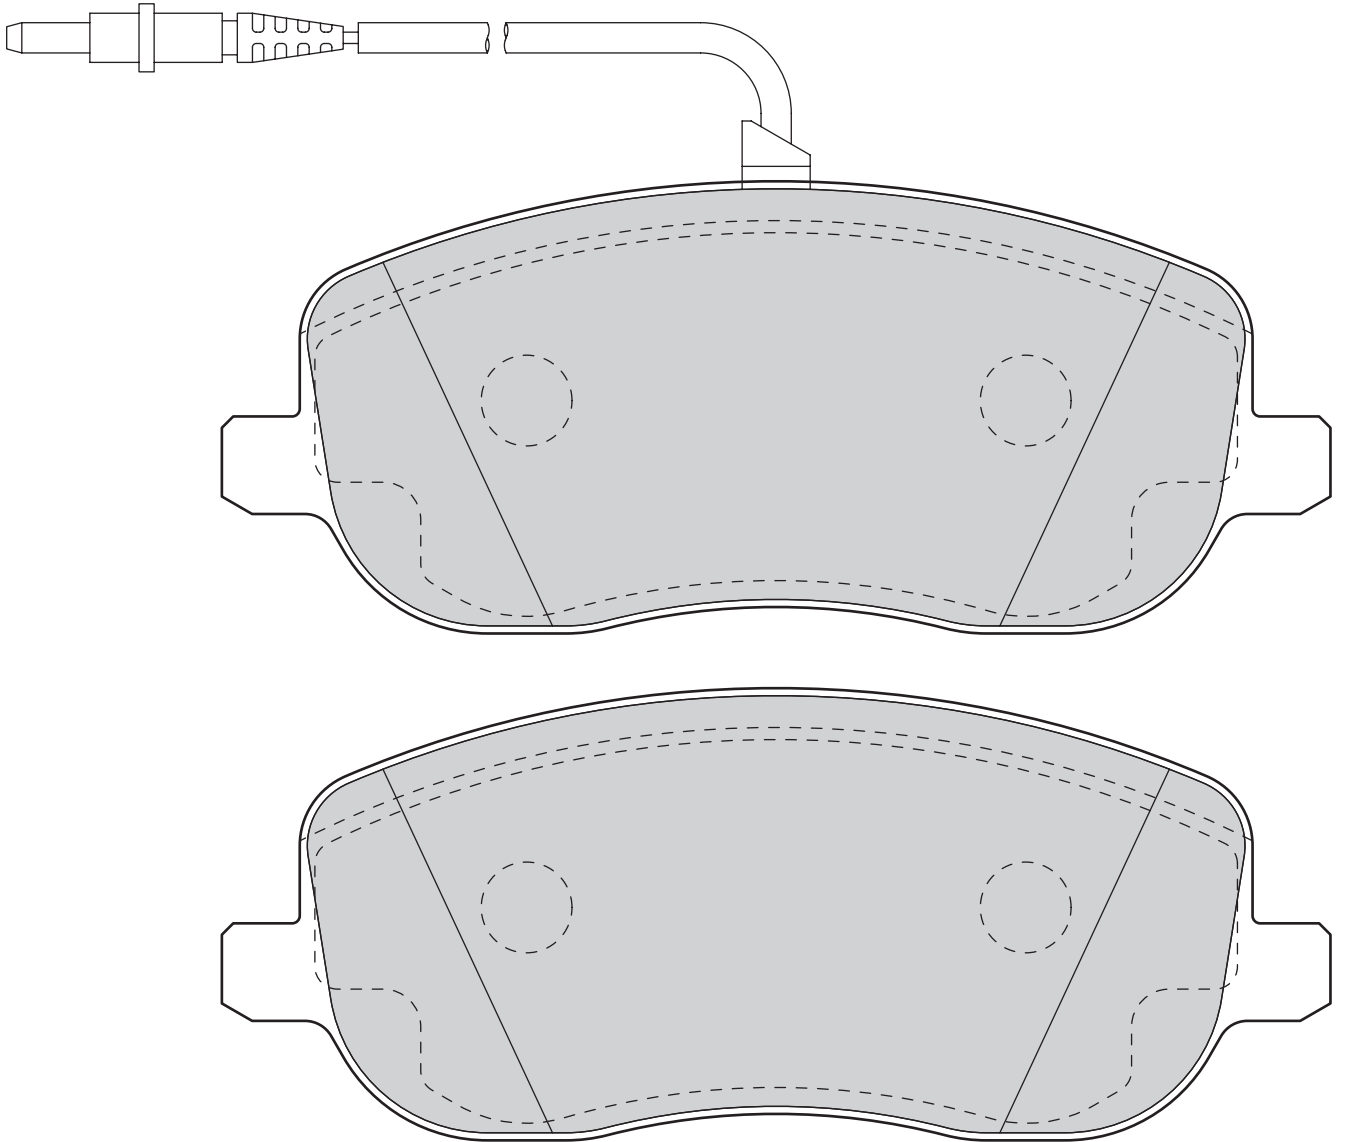

CITROËN C8 (EA_, EB_), JUMPY (U6U), JUMPY Box (BS_, BT_, BY_, BZ_), JUMPY Platform/Chassis (BU_, BV_, BW_, BX_)

FIAT SCUDO Box (220L), SCUDO Combinato (220P), ULYSSE (179AX)

LANCIA PHEDRA (179)

PEUGEOT 807 (E), EXPERT (224), EXPERT Box (222), EXPERT Platform/Chassis (223)