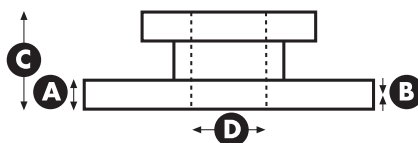

WN544

RENAULT 21 (B48_), 21 Box (S48_), 21 Nevada (K48_), 21 Saloon (L48_), ESPACE II (J/S63_)