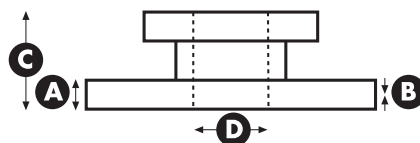

WN532

AUDI 80 (8C, B4), 80 Avant (8C, B4)