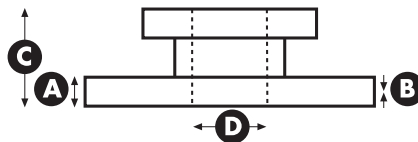

WN537

280 22 20 28.2 - 5

SEAT TOLEDO I (1L)

VOLKSWAGEN CORRADO (53I), GOLF III (1H1), PASSAT (3A2, 35I), PASSAT Variant (3A5, 35I), VENTO (1H2)