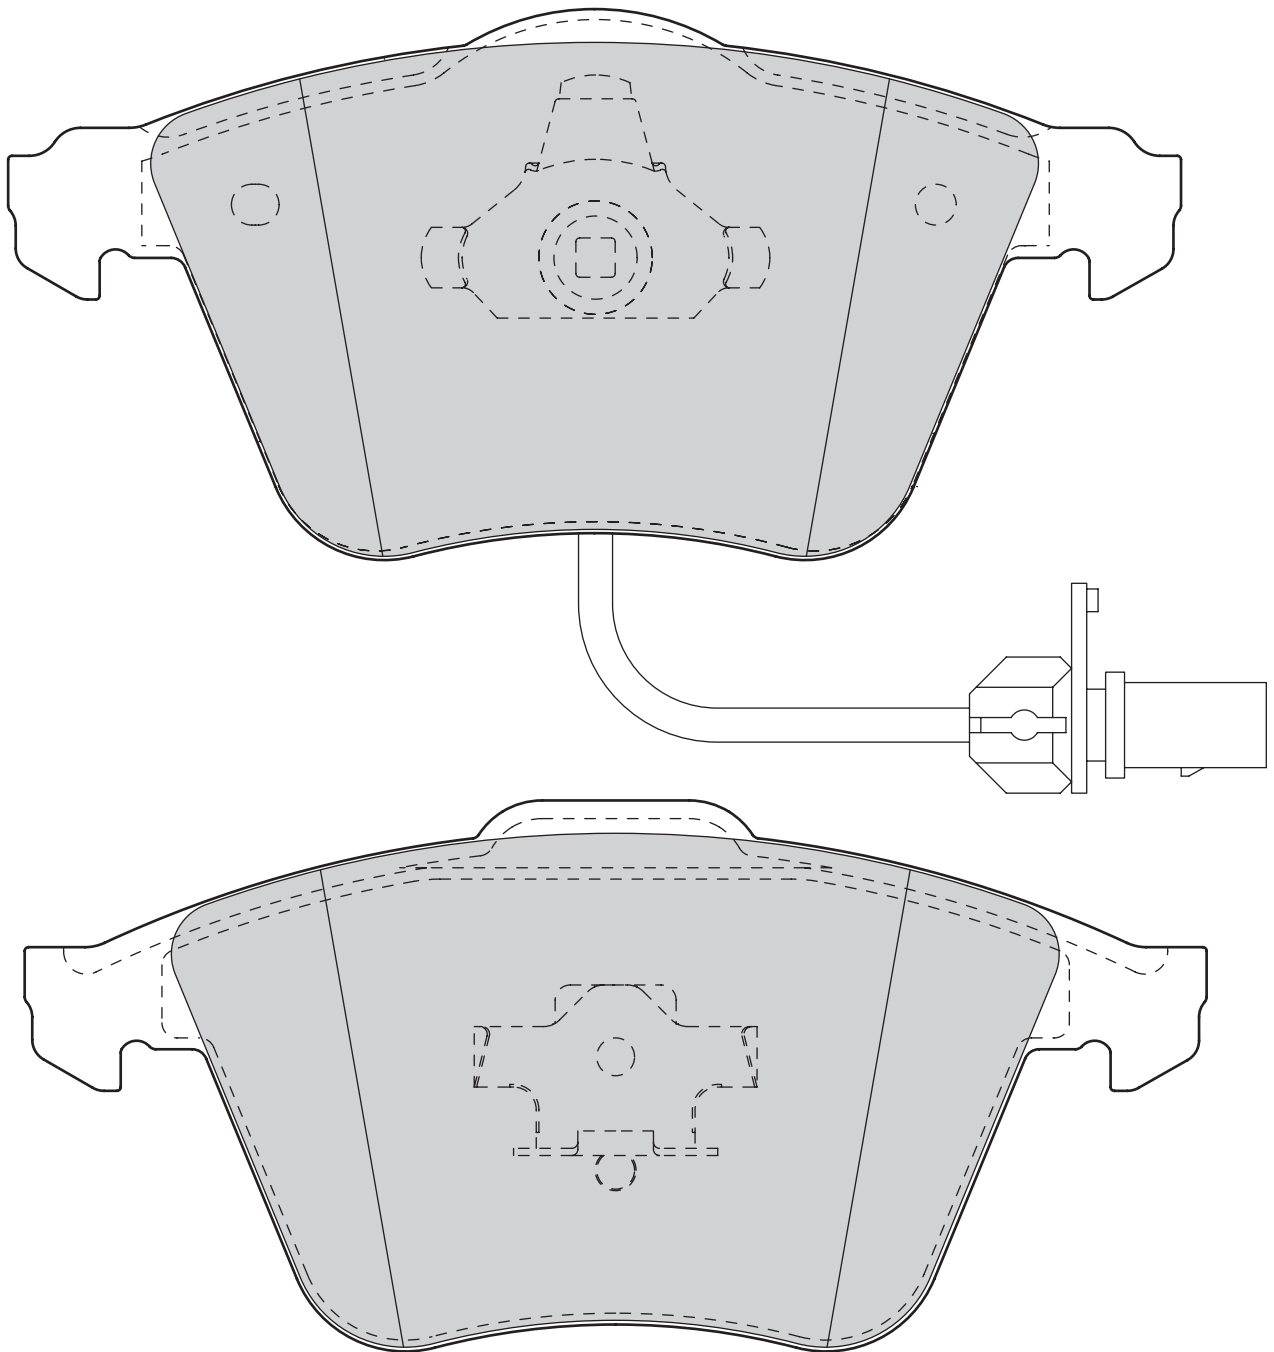

FD7073A

23762

155/156

72.8

20.2

ATE

2

-

AUDI A4 (8E2, B6), A4 (8EC, B7), A4 Avant (8E5, B6), A4 Avant (8ED, B7), A4 Convertible (8H7, B6), A4 Convertible (8HE, B7), A6 (4F2, C6), A6 Allroad (4FH, C6), A6 Avant (4F5, C6)

SEAT EXEO (3R2), EXEO ST (3R5)