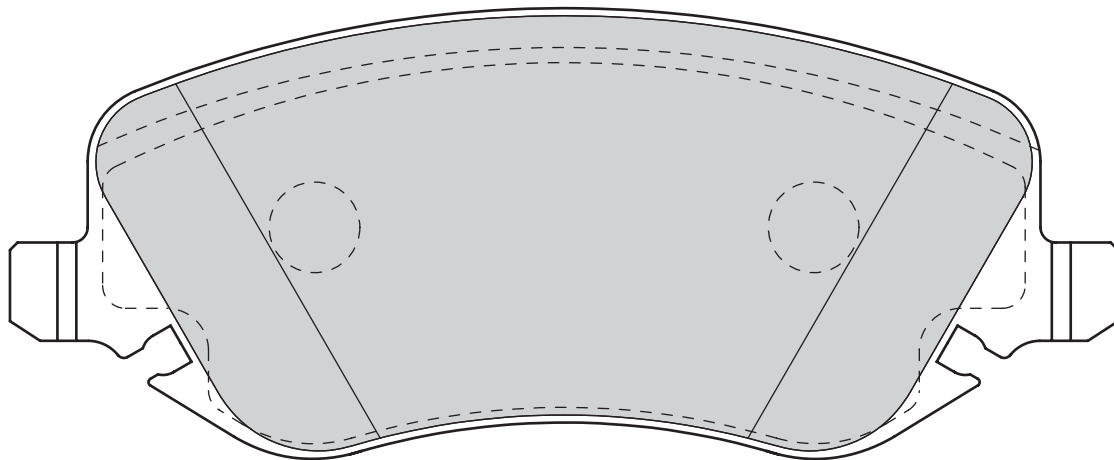

FD6932A

23761

147

59.5

18.3

TRW

2

-

LANCIA THESIS (841AX)