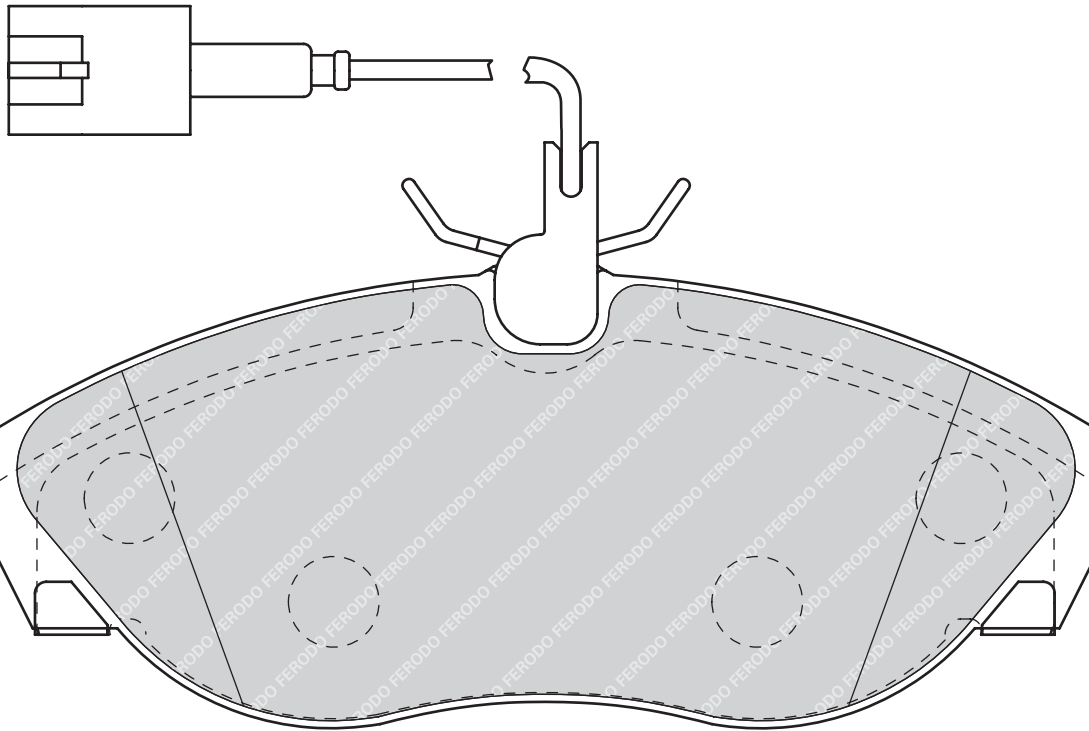

145

61

18.9

LUC

1

-

CITROËN JUMPER Box (230L), JUMPER Box (244), JUMPER Bus (230P), JUMPER Bus (244, Z_), JUMPER Platform/Chassis (230), JUMPER Platform/Chassis (244)**FIAT DUCATO** Box (230L), DUCATO Box (244), DUCATO Bus (230), DUCATO Bus (244, Z_), DUCATO Platform/Chassis (230), DUCATO Platform/Chassis (244)**PEUGEOT BOXER** Box (230L), BOXER Box (244), BOXER Bus (230P), BOXER Bus (244, Z_), BOXER Platform/Chassis (244), BOXER Platform/Chassis (ZCT_)**FVR1397****21799**