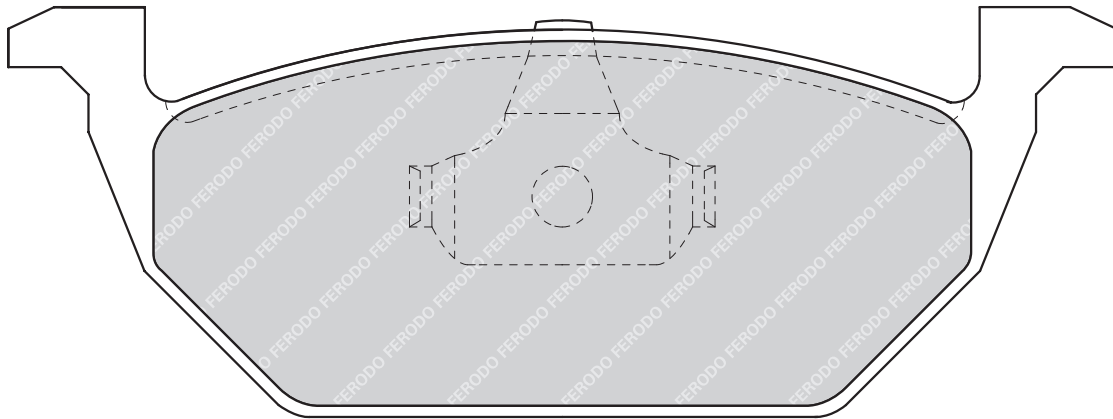

FDB1094

23130

146

54.7

19.7

ATE

-

-

AUDI A1 (8X1), A1 Sportback (8XA), A3 (8L1)

SEAT CORDOBA (6L2), IBIZA IV (6L1), IBIZA V (6J5), IBIZA V SPORTCOUPE (6J1), IBIZA V ST (6J8), LEON (1M1), Mii (KF1_), TOLEDO II (1M2)

SKODA CITIGO, FABIA, FABIA (6Y2), FABIA Combi, FABIA Combi (6Y5), FABIA Praktik, FABIA Saloon (6Y3), OCTAVIA (1U2), OCTAVIA Combi (1U5), ROOMSTER (5J), ROOMSTER Praktik (5J)

VOLKSWAGEN BEETLE (5C1), BORA (1J2), BORA Estate (1J6), FOX (5Z1, 5Z3), GOLF IV (1J1), GOLF IV Variant (1J5), JETTA IV (162), NEW BEETLE (9C1, 1C1), NEW BEETLE Convertible (1Y7), POLO (6R_), POLO (9N_), POLO Saloon, UP