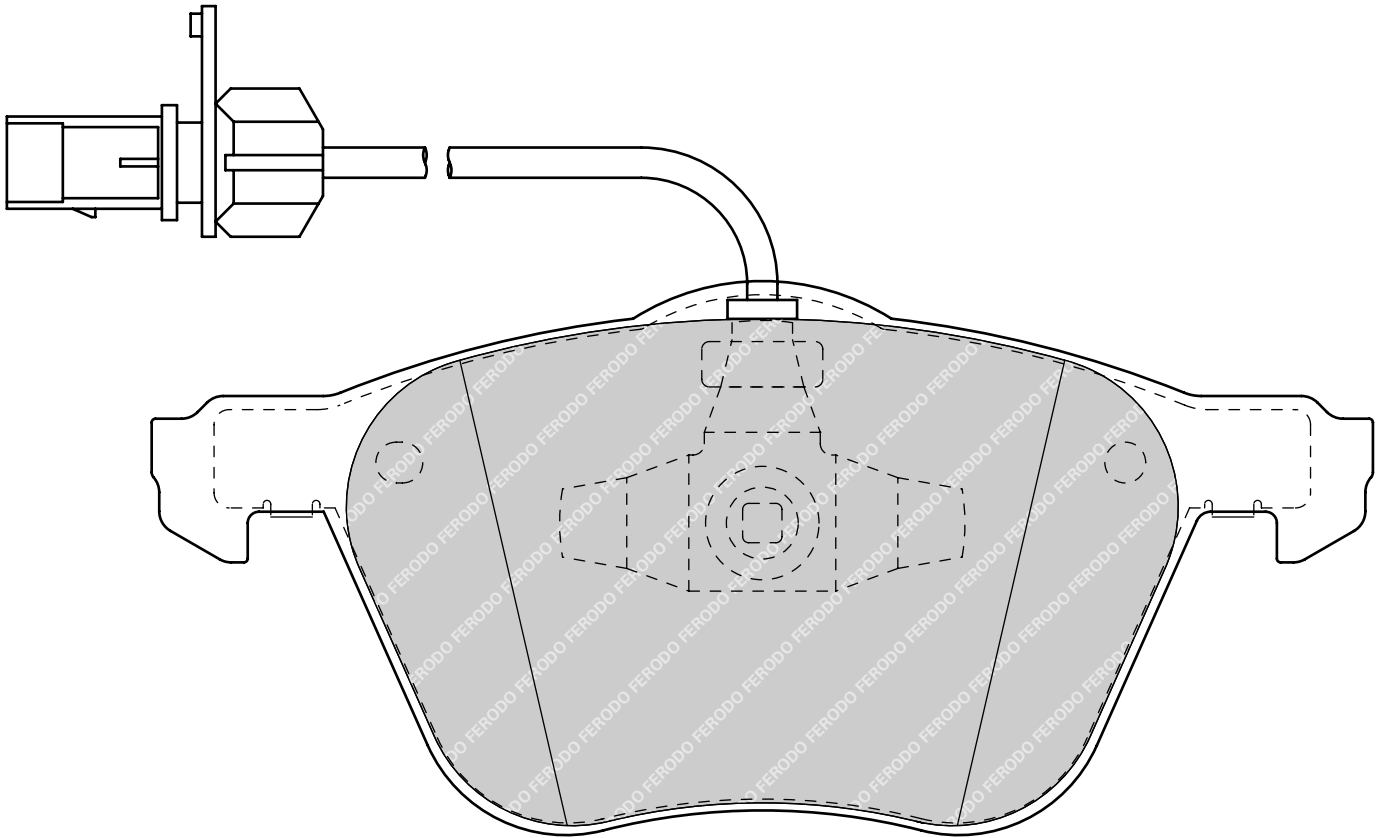

FORD GALAXY (WGR)
SEAT ALHAMBRA (7V8, 7V9)
VOLKSWAGEN SHARAN (7M8, 7M9, 7M6)