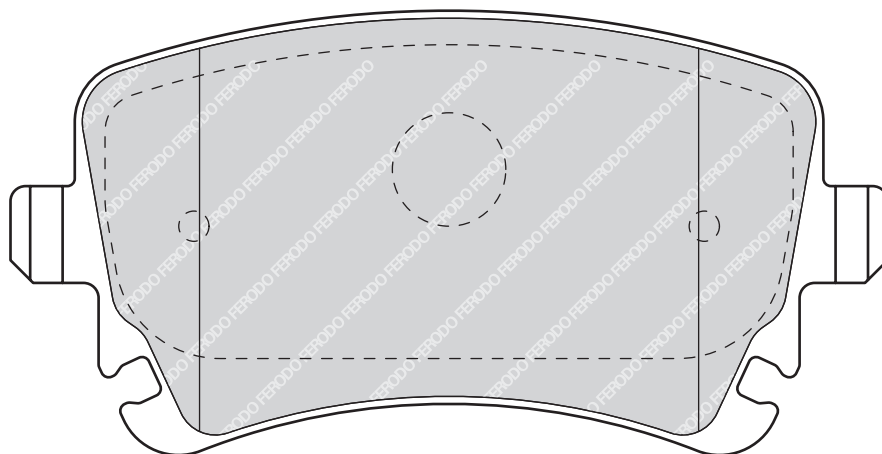

FDB1655

23326

116

59

17.5

TRW

-

4

AUDI A4 (8E2, B6), A4 (8EC, B7), A4 Avant (8E5, B6), A4 Avant (8ED, B7), A4 Convertible (8H7, B6), A4 Convertible (8HE, B7), A6 (4B, C5), A6 (4F2, C6), A6 Allroad (4FH, C6), A6 Avant (4B, C5), A6 Avant (4F5, C6), A8 (4E_), ALLROAD (4BH, C5)