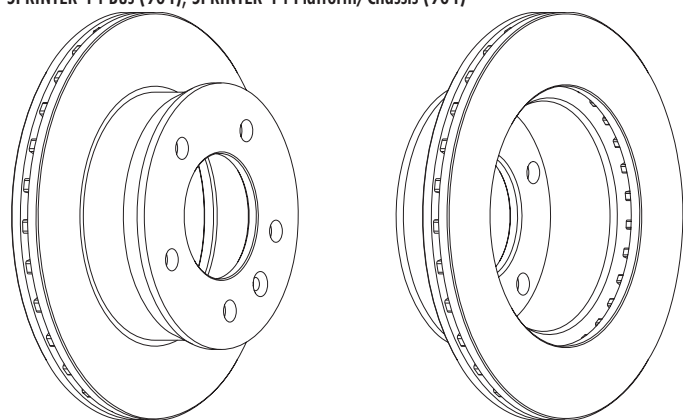

FCR153A

MERCEDES-BENZ SPRINTER 2-t Box (901, 902), SPRINTER 2-t Bus (901, 902), SPRINTER 2-t Platform/Chassis (901, 902), SPRINTER 3-t Box (903), SPRINTER 3-t Bus (903), SPRINTER 3-t Platform/Chassis (903), SPRINTER 4-t Box (904), SPRINTER 4-t Bus (904), SPRINTER 4-t Platform/Chassis (904)