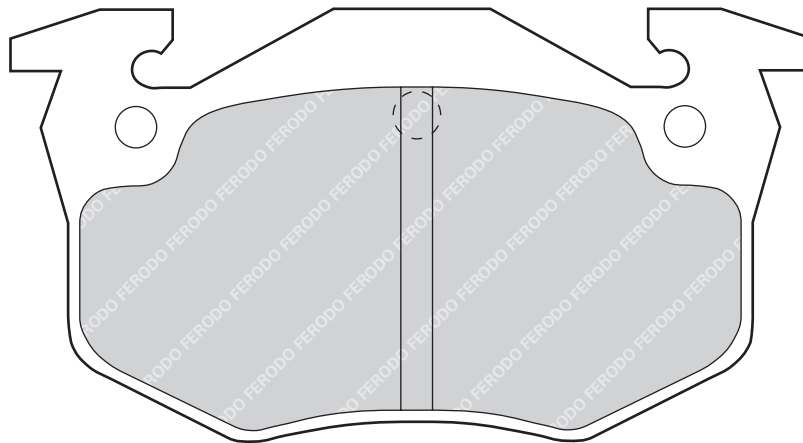

FDB558

20973

105

54.8

11

BDX

-

-

CITROËN SAXO (S0, S1), XSARA (N1), XSARA Break (N2), XSARA Coupe (N0), ZX (N2), ZX Break (N2)

PEUGEOT 106 II (1), 205 I (741A/C), 205 I Convertible (741B, 20D), 205 II (20A/C), 206+ (T3E), 206 CC (2D), 206 Hatchback (2A/C), 206 Saloon, 206 SW (2E/K), 206 Van, 306 (7B, N3, N5), 306 Break (7E, N3, N5), 306 Convertible (7D, N3, N5), 306 Hatchback (7A, 7C, N3, N5), 306 Van (N_, 7_), 309 I (10C, 10A), 309 II (3C, 3A)

RENAULT 9 (L42_), 11 (B/C37_), 11 Box (S37_), 19 I (B/C53_), 19 I Box (S53_), 19 I Cabriolet (D53_), 19 I Chamade (L53_), 19 II (B/C53_), 19 II Box (S53_), 19 II Cabriolet (D53_, 853_), 19 II Chamade (L53_), CLIO I (B/C57_, 5/357_), CLIO I Box (S57_), CLIO II (BB0/1/2_, CB0/1/2_), CLIO II Box (SB0/1/2_), MEGANE I (BA0/1_), MEGANE I Cabriolet (EA0/1_), MEGANE I Classic (LA0/1_), MEGANE I Coach (DA0/1_), SUPER 5 (B/C40_), SUPER 5 Box (S40_), THALIA (LB0/1/2_), THALIA II (LU1/2_)