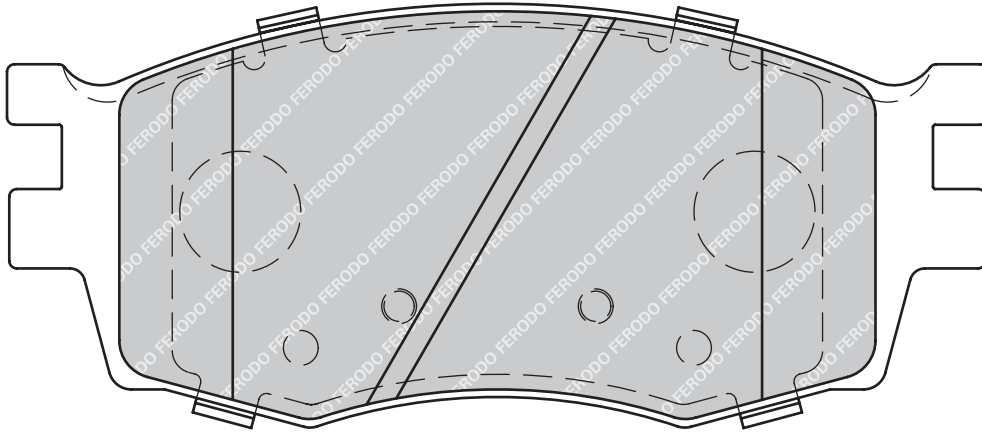

HYUNDAI ACCENT III (MC), ACCENT Saloon (MC), i20 (PB, PBT)
KIA RIO II (JB), RIO II Saloon (JB)