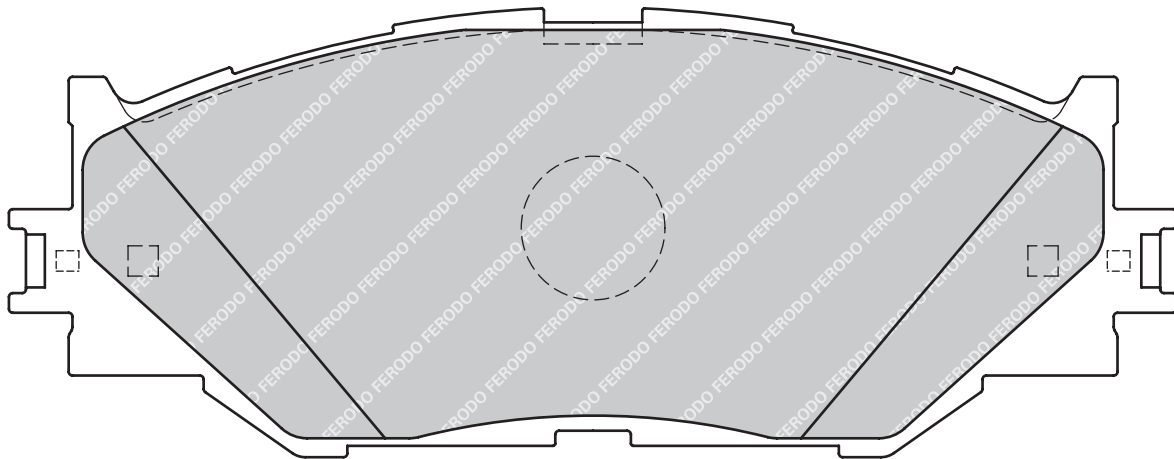

FDB1936

23983

154.5

59.2

17.7

ADV

-

-

LEXUS IS C (GSE2_), IS II (GSE2_, ALE2_, USE2_), IS SportCross