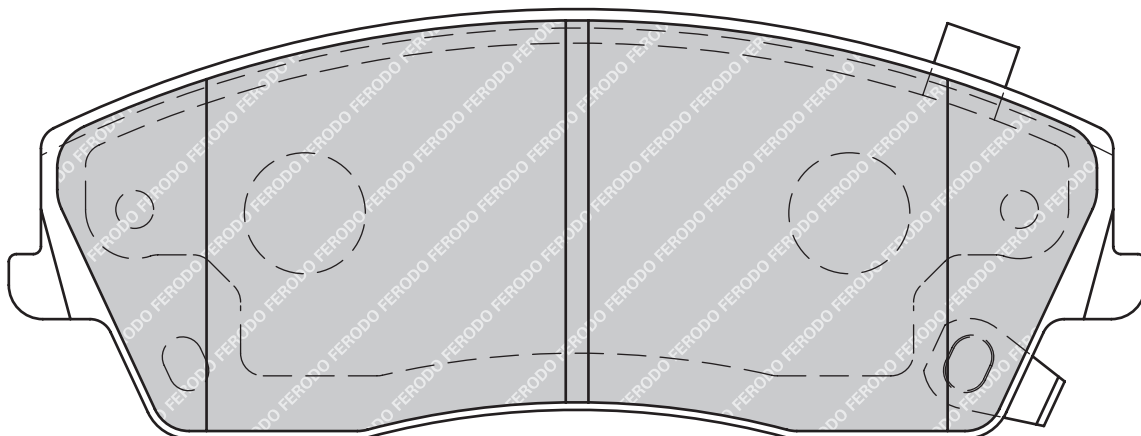

FDB1954

24166

150.4

56.8

19

N/A

4

-

CHRYSLER 300 C, 300 C Touring
LANCIA THEMA (LX)