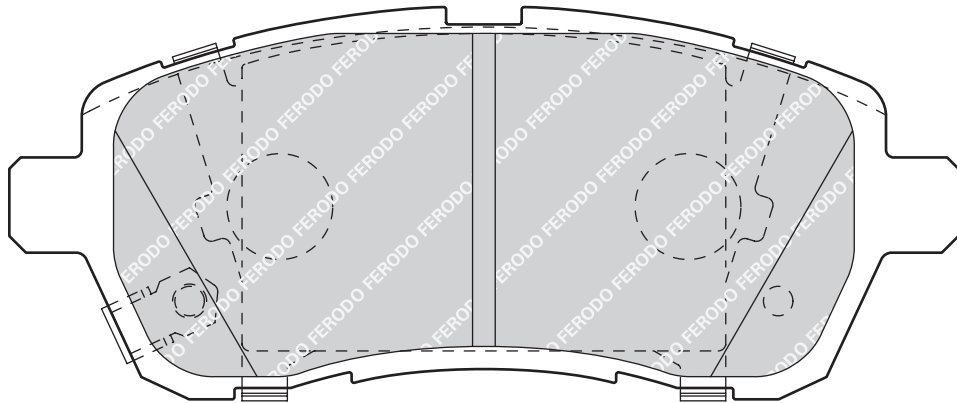

FDB4426

24283

125.7

52.1

16/16.5

TRW

-

-

SUZUKI SWIFT IV (MZ, FZ, EZ, NZ)