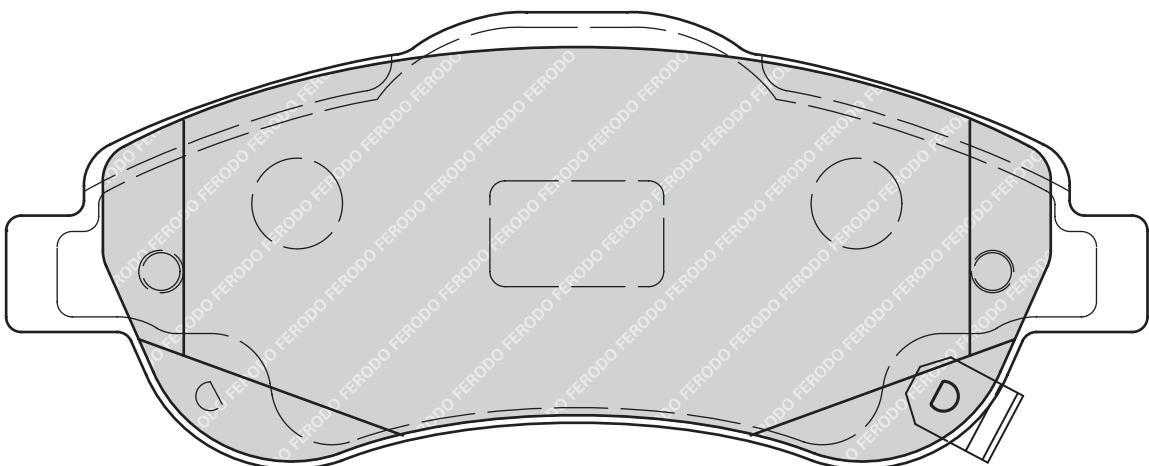

FDB4228

24638

151.1

56.9/60.5

18.9

BOS

2

-

HONDA CR-V III