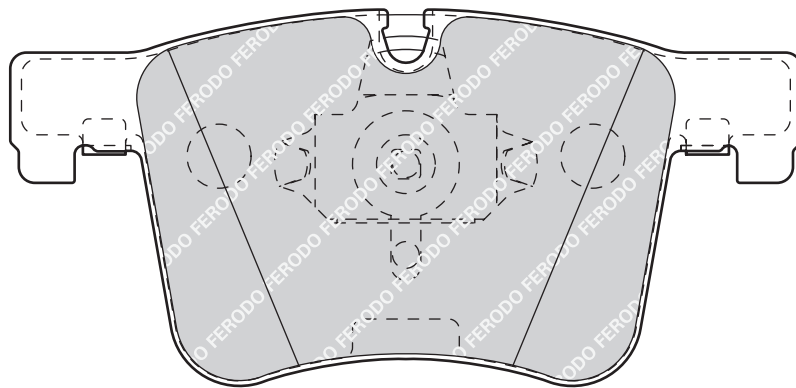

FDB4394

25199

148.3

70.6

19.2

ATE

-

-

BMW 1 (F20), 3 (F30), 3 Touring (F31), X3 (F25)