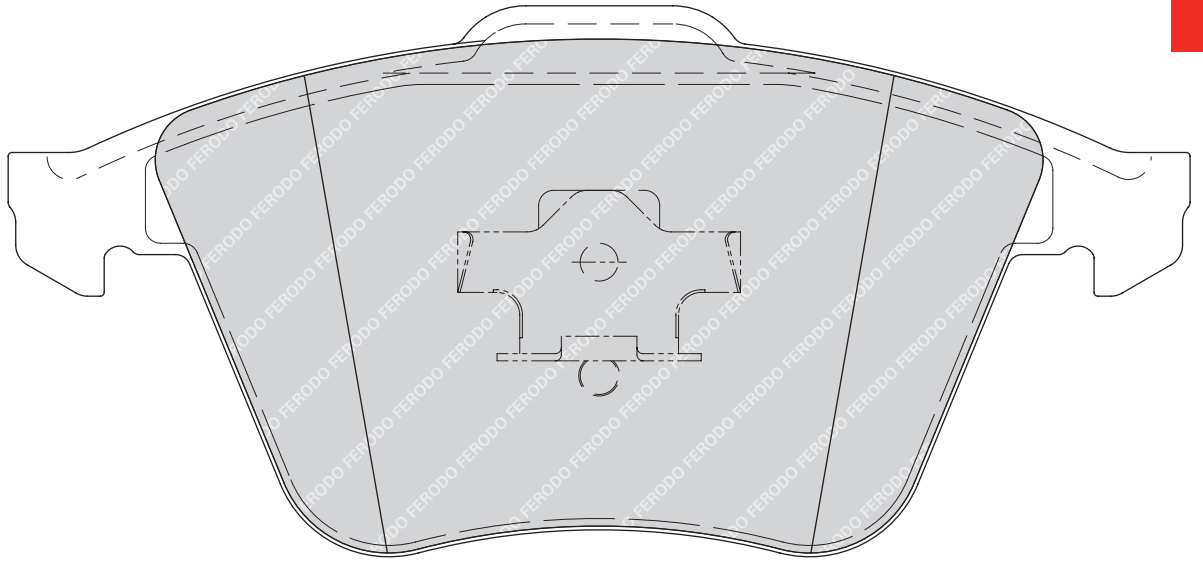

FDB1765

23801

155.1/156.3

72.9 | 20.4

ATE

1

-

AUDI A3 (8P1), A3 Convertible (8P7), A3 Sportback (8PA)

SEAT LEON (1P1)

SKODA SUPERB (3T4), SUPERB Estate (3T5)

VOLKSWAGEN EOS (1F7, 1F8), GOLF V (1K1), GOLF V Variant (1K5), PASSAT (3C2), PASSAT CC, PASSAT Variant (3C5)