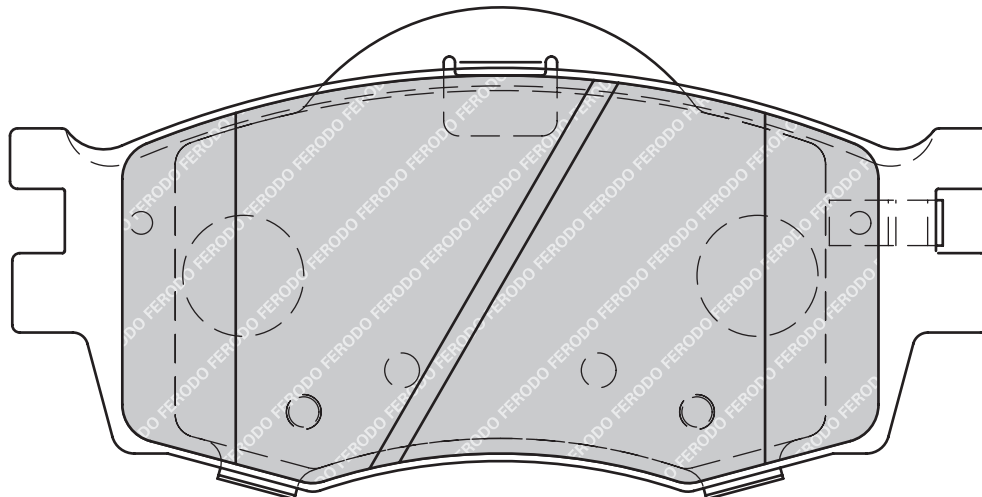

HYUNDAI ACCENT III (MC), ACCENT Saloon (MC), i20 (PB, PBT)
KIA RIO II (JB), RIO II Saloon (JB)