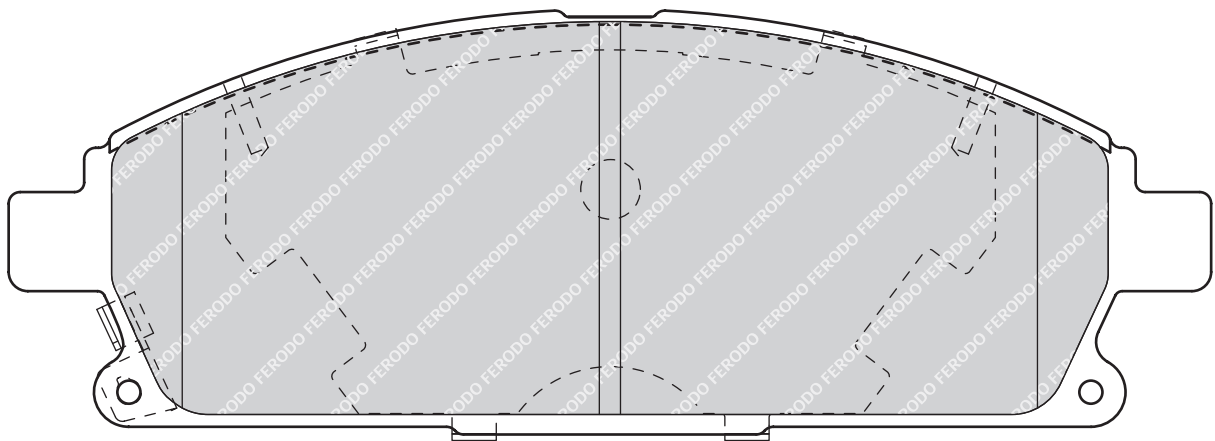

FDB1263

23420

159

56

16.75

AKE

4

-

NISSAN PATHFINDER (R50), X-TRAIL (T30)