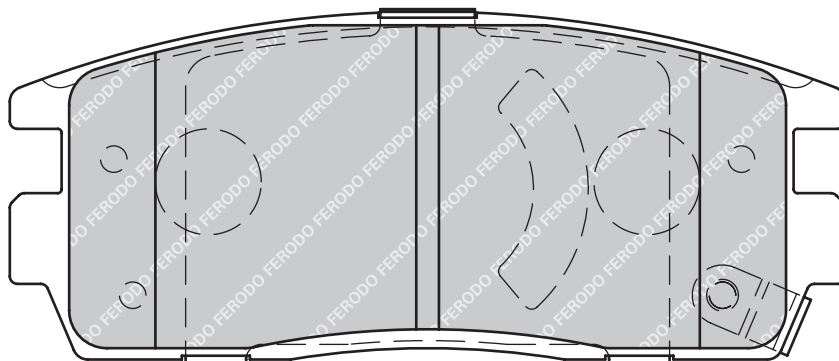

CHEVROLET CAPTIVA (C100, C140)

OPEL ANTARA

VAUXHALL ANTARA (J26, H26)