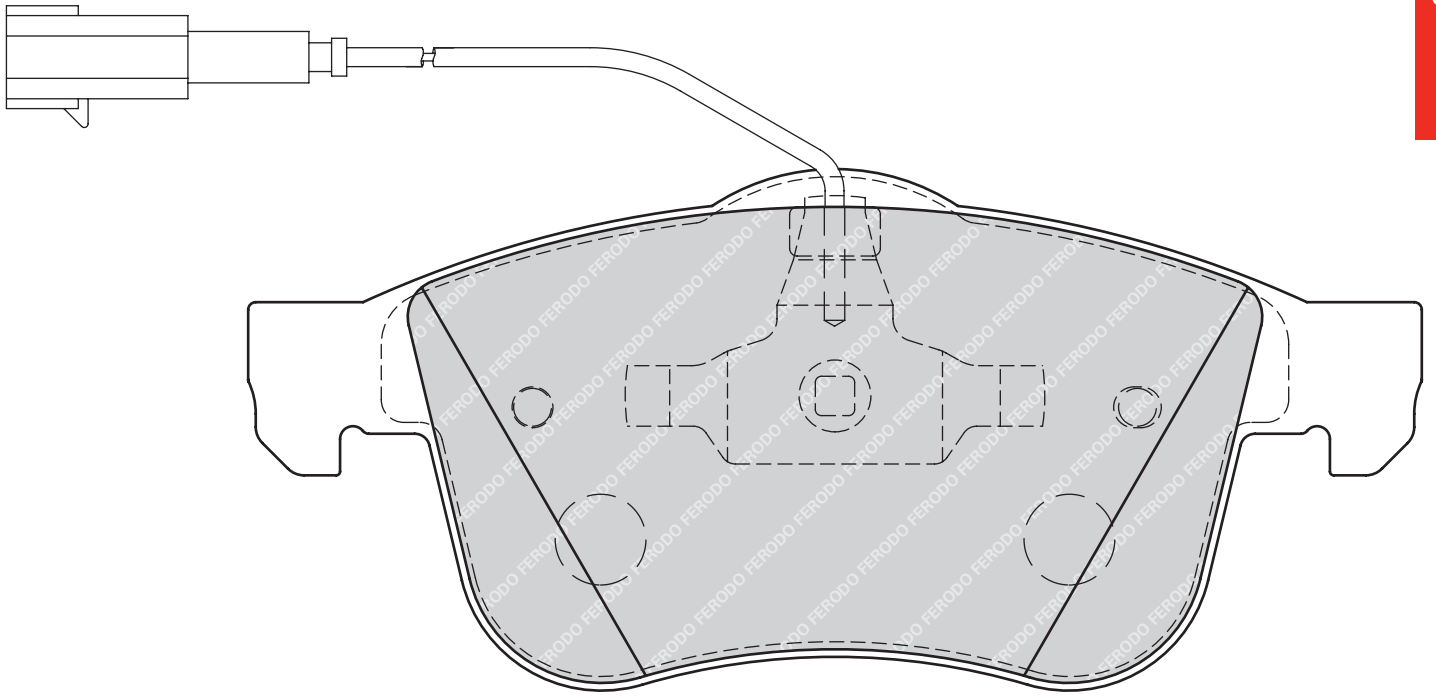

FDB1805

24339

155.2/156.5

69.2/71.6

19.9/20.2

ATE

2

-

ALFA ROMEO 159 (939), 159 Sportwagon (939), BRERA, GIULIETTA (940), SPIDER (939)