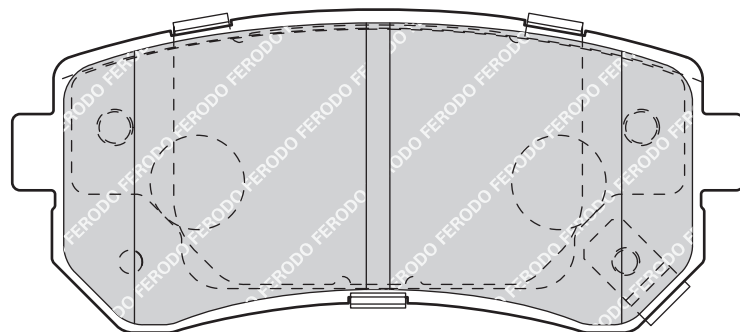

-

PEUGEOT 508, 508 SW

93.2

41.4

15.6/16.1

MAN

KIA CEE'D Estate (ED), CEE'D Hatchback (ED), PRO CEE'D (ED)

FDB4410