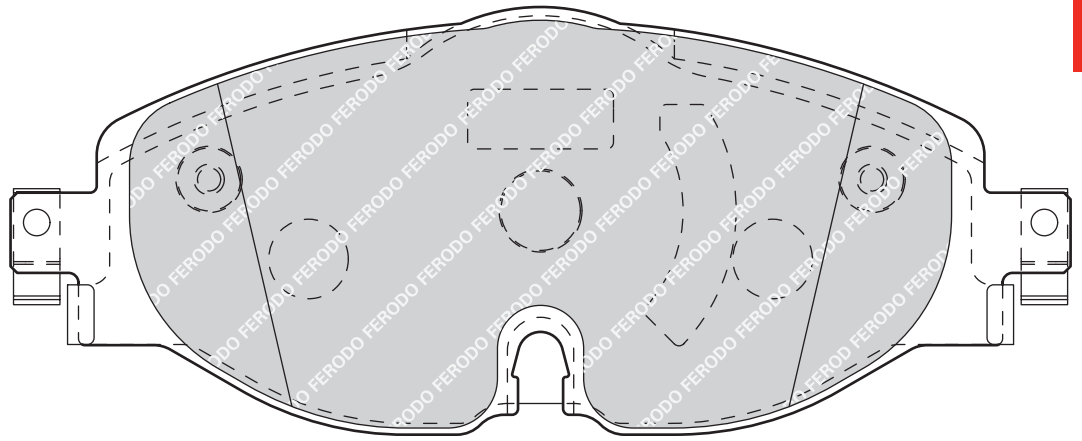

FDB4433

25086

160.1

64.3

20.2

AUDI A3 (8V1), A3 Sportback (8VA)

SEAT LEON (5F1), LEON SC (5F5), Leon SF (5F8)

VOLKSWAGEN GOLF VII