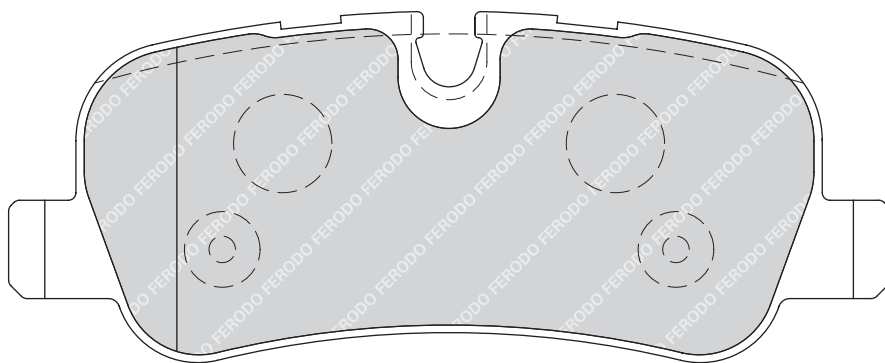

FDB1613

24192

116.6

46.5

17.3

TRW

-

4

LAND ROVER DISCOVERY III (TAA), DISCOVERY IV (LA)