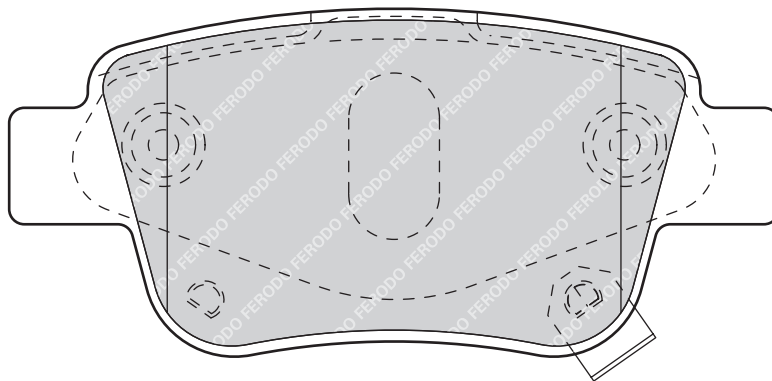

FDB1649

23620

102

45.8

16.3

BOS

2

-

TOYOTA AVENSIS (_T22_), AVENSIS (T25_), AVENSIS Estate (T25), AVENSIS Liftback (_T22_), AVENSIS Saloon (T25), AVENSIS Station Wagon (_T22_),
COROLLA Verso (ZER_, ZZE_, R1_)