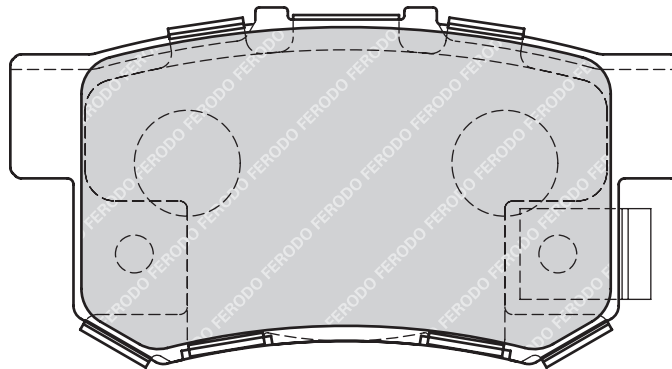

FDB1679

23652

88.6

47.5

15.2

NIS

2

-

HONDA CIVIC VIII Saloon (FD, FA), CR-V II (RD_), FR-V (BE), INSIGHT, STREAM (RN)