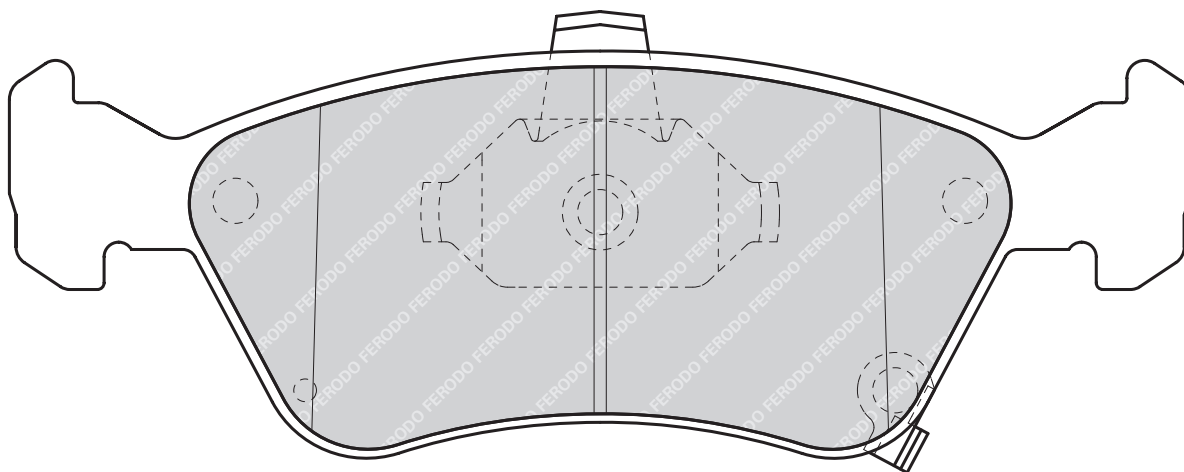

FDB1321

21975

157

55

18

ATE

2

-

TOYOTA AVENSIS (_T22_), AVENSIS Liftback (_T22_), AVENSIS Station Wagon (_T22_)