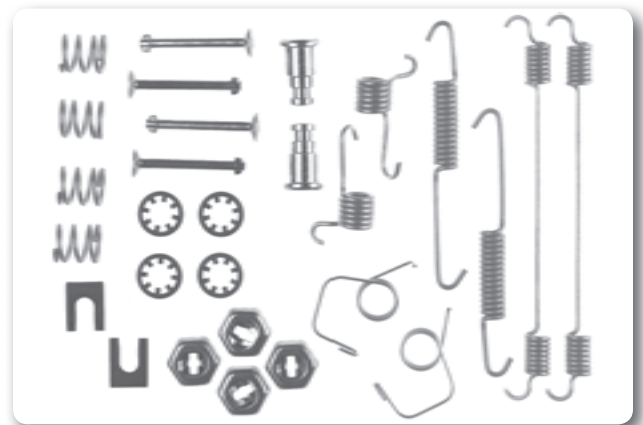

FBA29

CITROËN AX (ZA-), SAXO (S0, S1)
PEUGEOT 106 I (1A, 1C), 106 II (1), 309 I (10C, 10A), 309 II (3C, 3A)
RENAULT 9 (L42_), 11 (B/C37_), 11 Box (S37_)