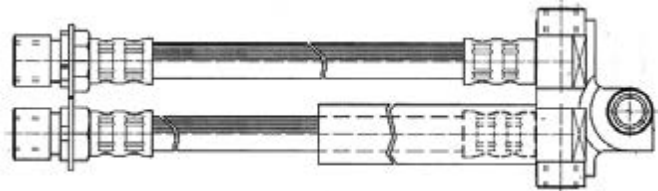

FHY2343

↔ **A** **B** **C** **D**
415 F 10X1 F 12X1 F 10X1 F 10X1

FORD (EUROPE) Tourneo, Transit 80, Transit 100, Transit 120, Transit 130, Transit 150, Transit 160, Transit 190, Transit 230