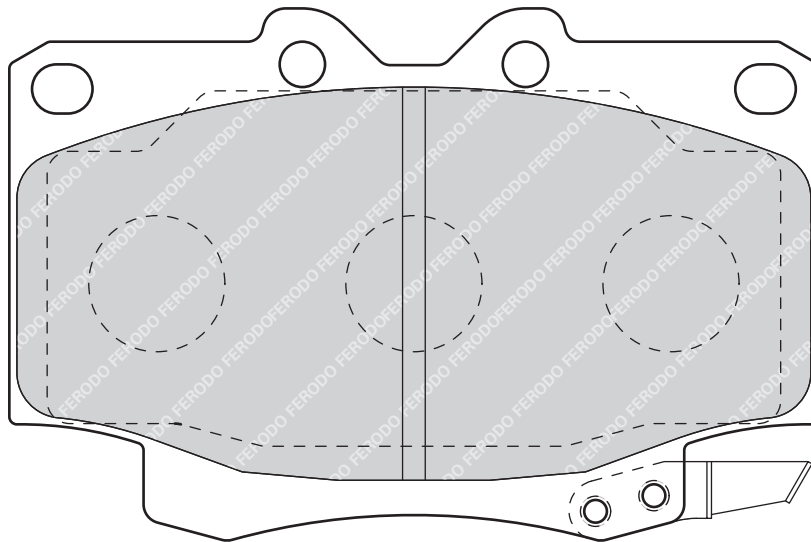

FDB1504

21777

107

74.5/70.1

15

SUM

4

T -

TOYOTA LAND CRUISER (_J7_), LAND CRUISER 90 (_J9_), LAND CRUISER Hardtop (_J7_)