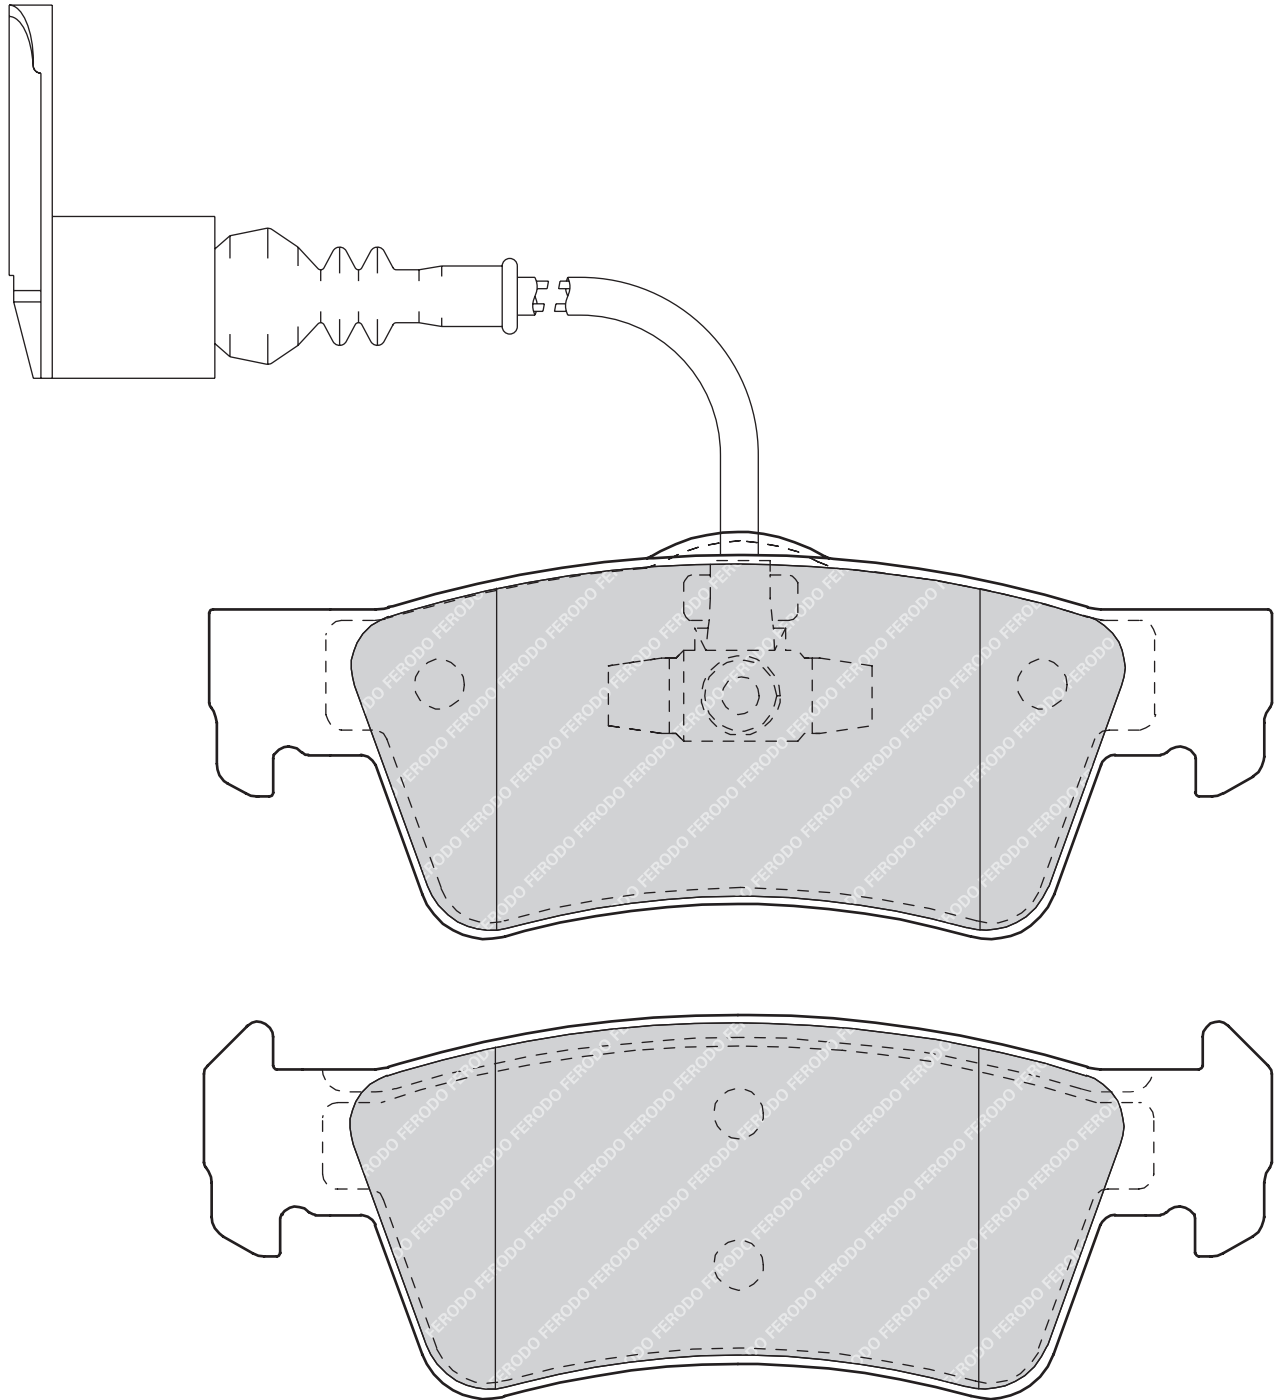

FVR1647

24367

140.7/141.3

50.9/53.9

19.2

ATE

1

VOLKSWAGEN MULTIVAN V (7HM, 7HN, 7HF, 7EF, 7EM, 7EN), TOUAREG (7LA, 7L6, 7L7), TRANSPORTER V Box (7HA, 7HH, 7EA, 7EH), TRANSPORTER V Bus (7HB, 7HJ, 7EB, 7EJ, 7EF), TRANSPORTER V Platform/Chassis (7JD, 7JE, 7JL, 7JY, 7JZ, 7FD)