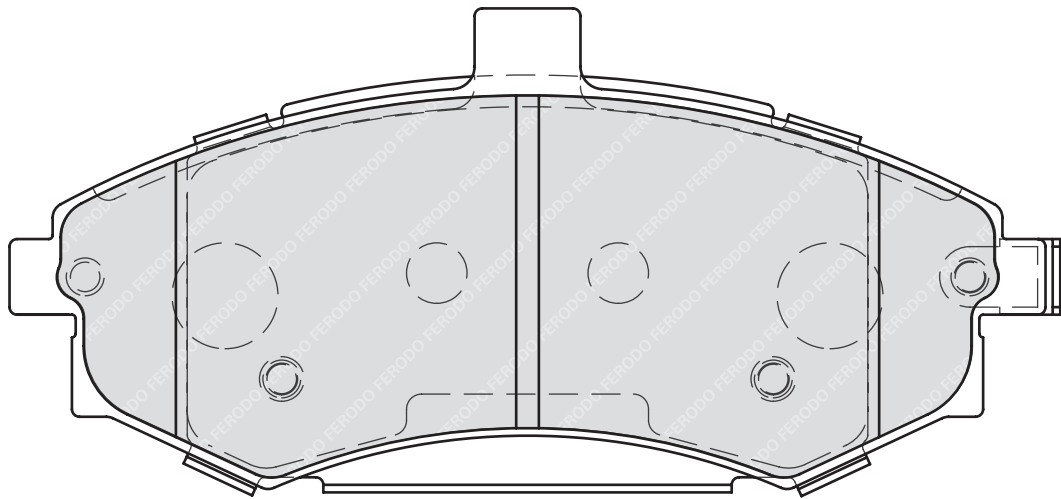

FDB1840

24031

137.1

63.6

17.5

MAN

2

-

HYUNDAI ELANTRA (XD), ELANTRA Saloon (XD), MATRIX (FC)