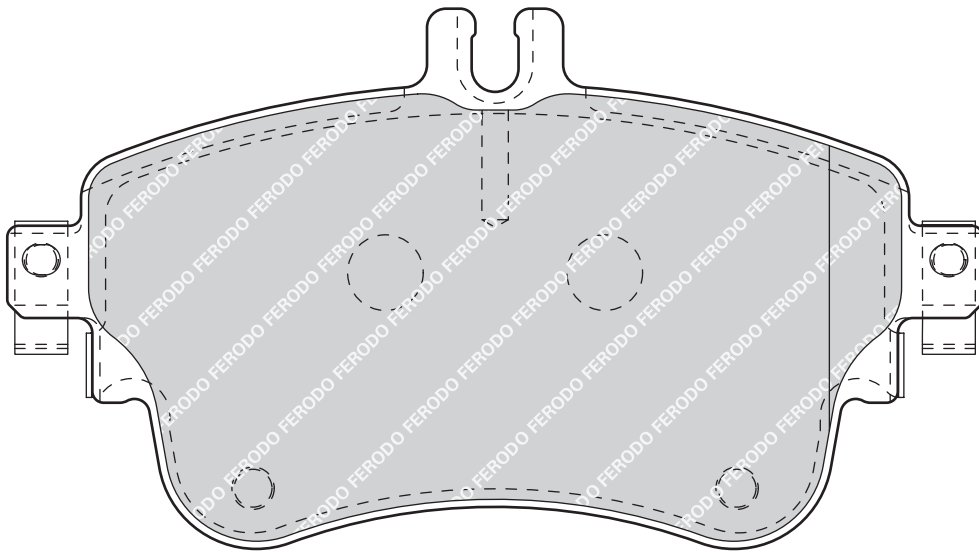

FDB4428

25326

129

71.6

19.3

TRW

-

-

MERCEDES-BENZ A-CLASS (W176)