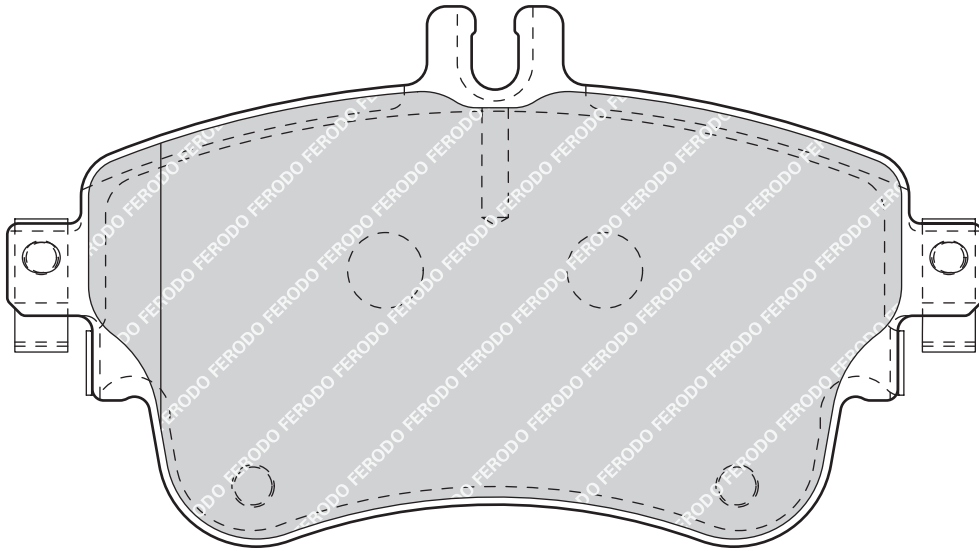

FDB4428

25326

129

71.6

19.3

TRW

-

-

MERCEDES-BENZ A-CLASS (W176)