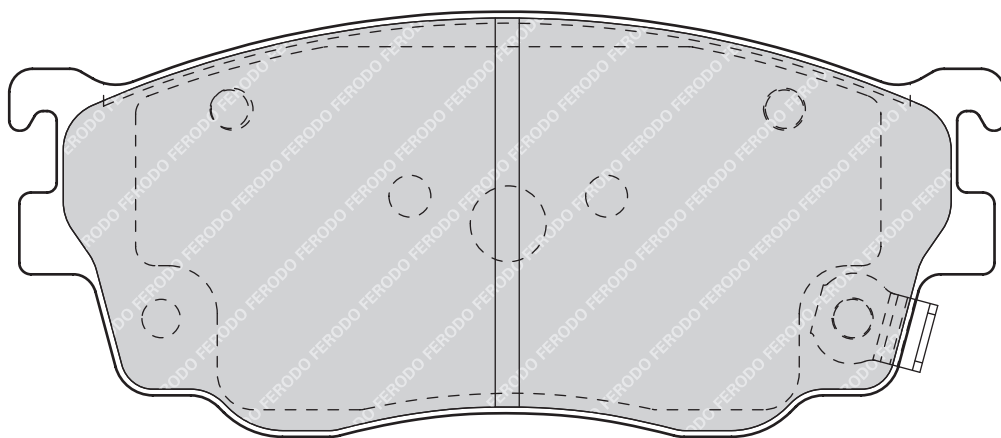

FDB1557

23777

MAZDA 323 F VI (BJ), 323 S VI (BJ), 626 V (GF), 626 V Hatchback (GF), 626 V Station Wagon (GW), PREMACY (CP)