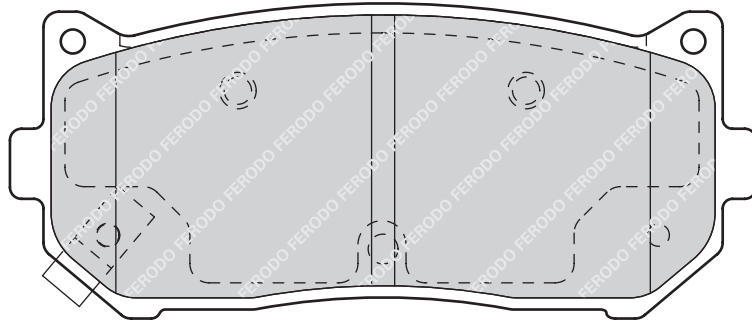

KIA CARENS I (FC), CARENS II (FJ), CLARUS (K9A), CLARUS Estate (GC), SHUMA (FB), SHUMA II (FB), SHUMA II Saloon (FB), SHUMA Saloon (FB)

FDB1570

23593

79

58.9

14.7

SUM

2