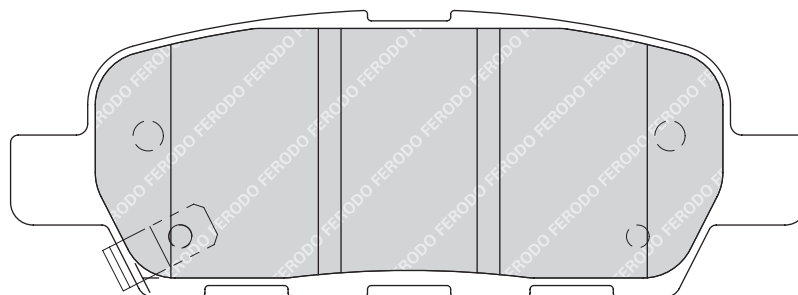

FDB1693

23871

105.5

38.2

14

AKE

1

-

NISSAN JUKE, MURANO (Z50), MURANO (Z51), X-TRAIL (T30), X-TRAIL (T31)

RENAULT KOLEOS (HY_)

SUZUKI GRAND VITARA II (JT)