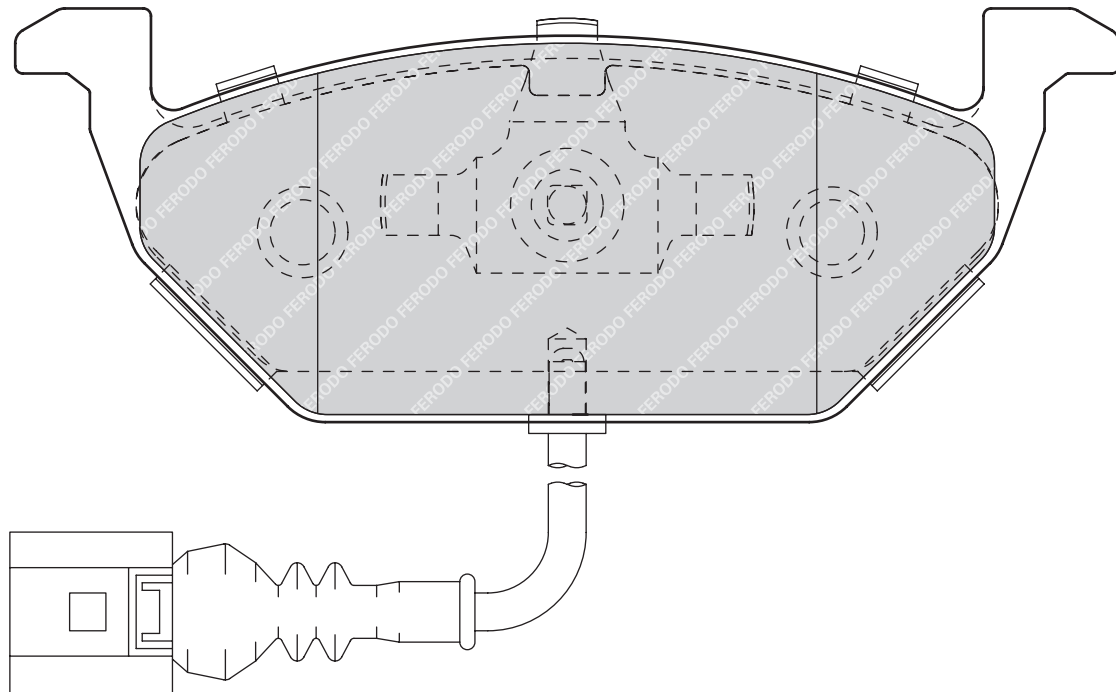

FDB1635

23130

145

54.7

19.7

ATE

1

-

AUDI A3 (8P1), A3 Convertible (8P7), A3 Sportback (8PA)

SEAT IBIZA V (6J5), IBIZA V SPORTCOUPE (6J1), IBIZA V ST (6J8)

SKODA OCTAVIA (1Z3), OCTAVIA Combi (1Z5)

VOLKSWAGEN BEETLE (5C1), GOLF V (1K1), GOLF V Variant (1K5), GOLF VI (5K1), GOLF VI Variant (AJ5)