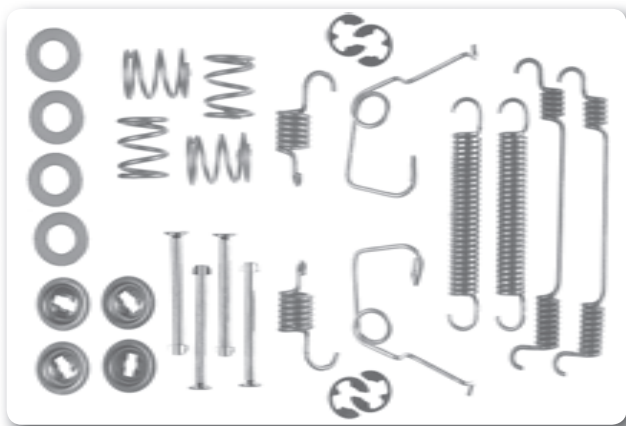

FBA74

FORD TRANSIT Box (E_ _), TRANSIT Bus (E_ _), TRANSIT Platform/Chassis (E_ _)