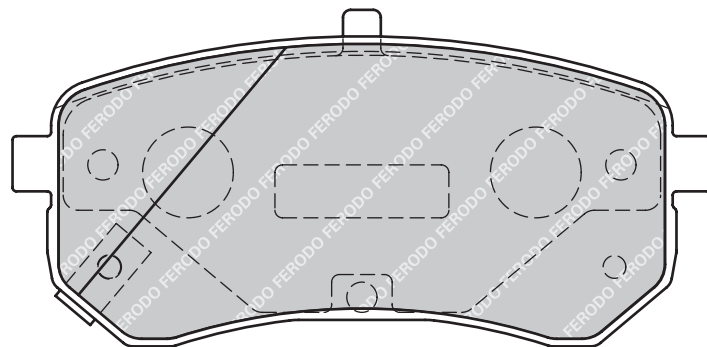

FDB1898

24142

155.2/156.4

74.5/75.5

18.3/19.8

ATE

-

-

FORD GALAXY, MONDEO IV, MONDEO IV Saloon, MONDEO IV Turnier, S-MAX
VOLVO S60 II, S80 II (AS), V60, V70 III, XC70 II

FDB1902

24276

92.5

41

14.8

MAN

2

-

HYUNDAI i10
KIA PICANTO (BA)

FERODO