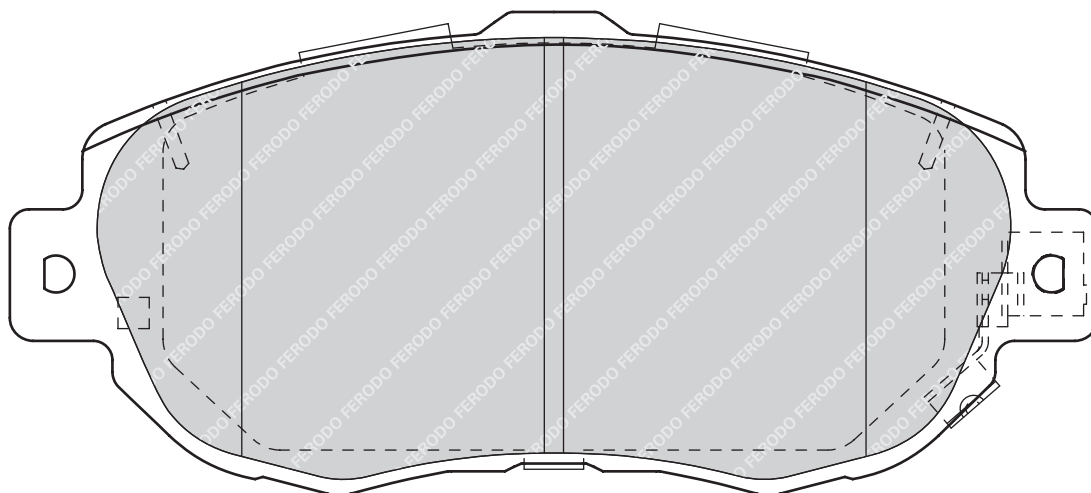

FDB1564

21490

LEXUS GS (JZS147), GS (UZS161, JZS160), IS C (GSE2_), IS I (JCE1_, GXE1_), IS II (GSE2_, ALE2_, USE2_), IS SportCross, SC (UZZ40_)