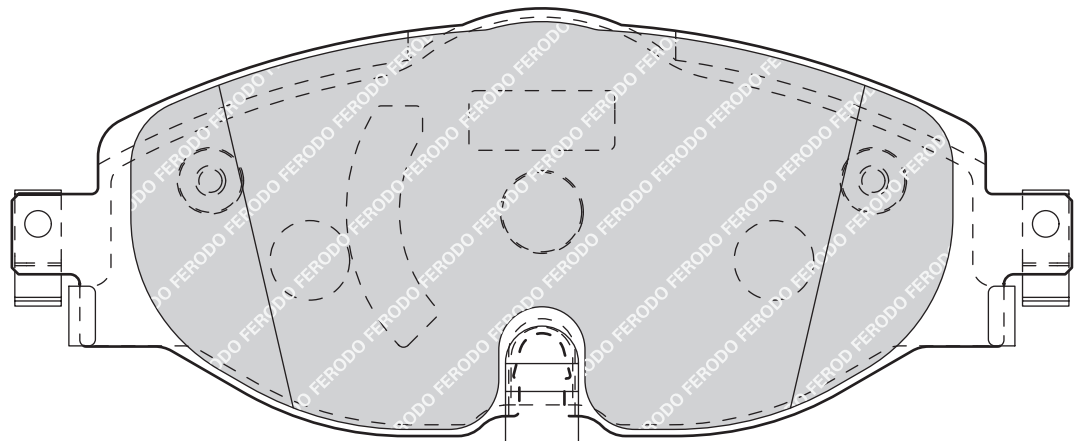

FDB4433

25086

160.1

64.3

20.2

AUDI A3 (8V1), A3 Sportback (8VA)

SEAT LEON (5F1), LEON SC (5F5), Leon SF (5F8)

VOLKSWAGEN GOLF VII