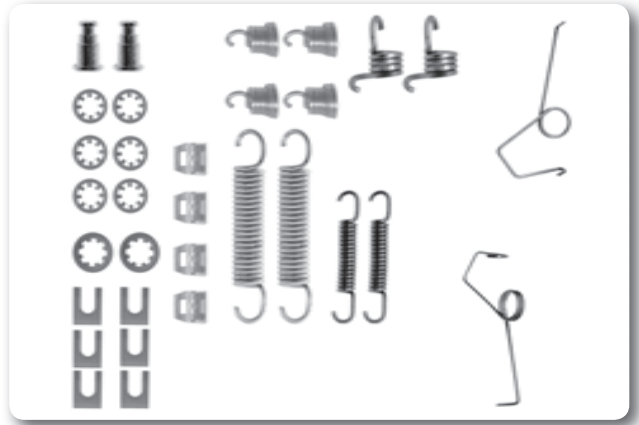

FBA62

RENAULT TRAFIC Box (TXX), TRAFIC Bus (TXW), TRAFIC Platform/Chassis (PXX)