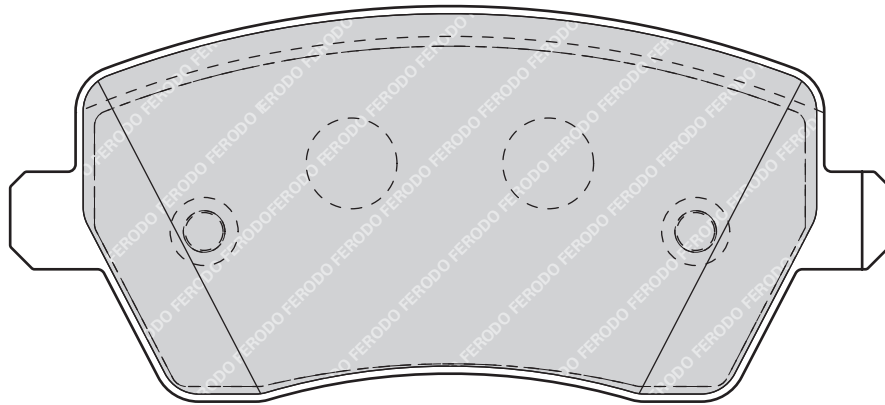

FDB1617

23973

116

52.3

16.8

TRW

-

4

DACIA DUSTER, LODGY, LOGAN EXPRESS (FS_), LOGAN MCV (KS_), LOGAN Pickup (US_)

NISSAN MICRA C+C (K12), MICRA III (K12), NOTE (E11)

RENAULT CLIO Grandtour (KRO/1_), CLIO Grandtour IV, CLIO III (BRO/1, CRO/1), CLIO IV, LOGAN Estate (KS_), TWINGO (CNO_)