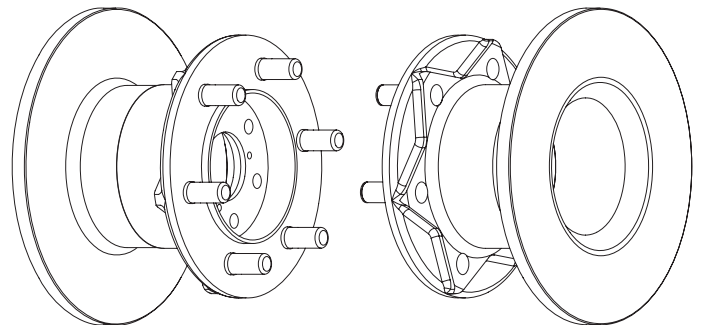

**DDF250**

MERCEDES-BENZ G-CLASS (W460), G-CLASS (W461), G-CLASS (W463), G-CLASS Cabrio (W463)

**DDF254**

IVECO DAILY I Box Body / Estate, DAILY I Bus, DAILY I Dumptruck, DAILY I Platform/Chassis

DDF255

VOLVO 940 (944), 940 II (944), 940 II Estate (945), 940 Kombi (945), 960 (964), 960 II (964), 960 II Estate (965), 960 Kombi (965)