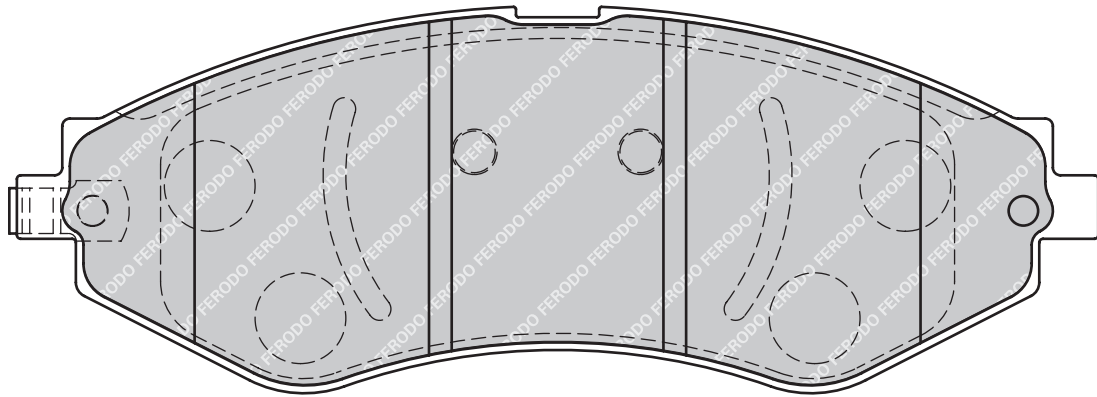

FDB1905

24062

CHEVROLET LACETTI (J200), NUBIRA Estate, NUBIRA Saloon

DAEWOO LACETTI Hatchback (KLAN), NUBIRA Saloon (KLAN), NUBIRA Wagon (KLAN)