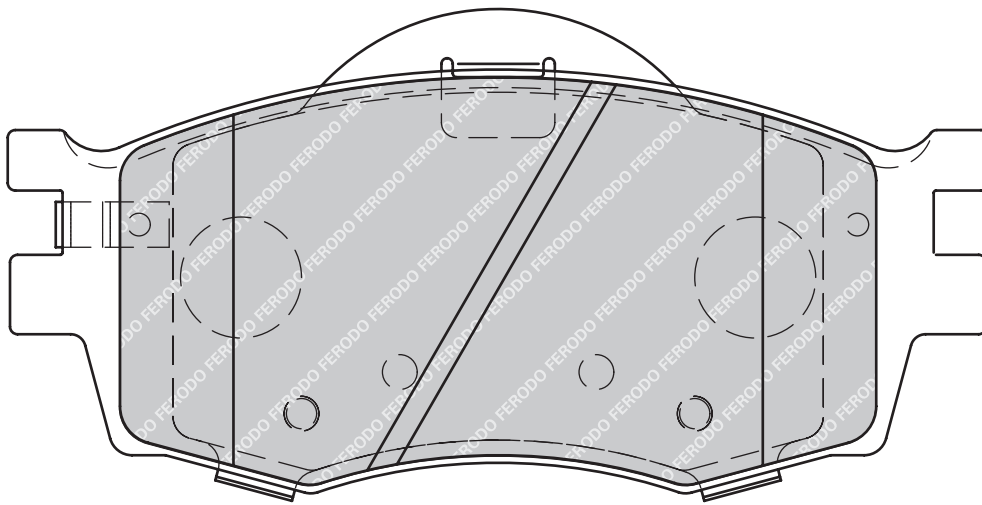

HYUNDAI ACCENT III (MC), ACCENT Saloon (MC), i20 (PB, PBT)
KIA RIO II (JB), RIO II Saloon (JB)