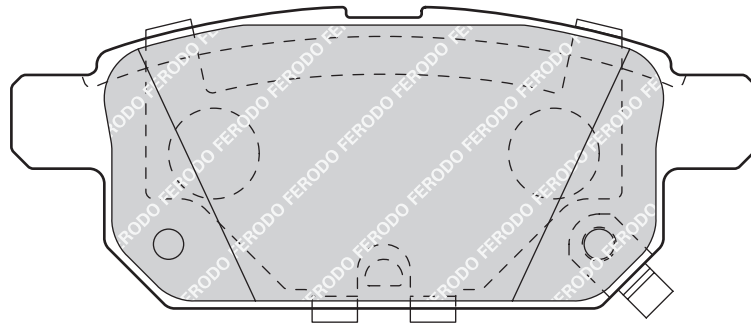

25258

98.7

40.1

14.9

AKE

-

-

SUZUKI SWIFT IV (MZ, FZ, EZ, NZ)