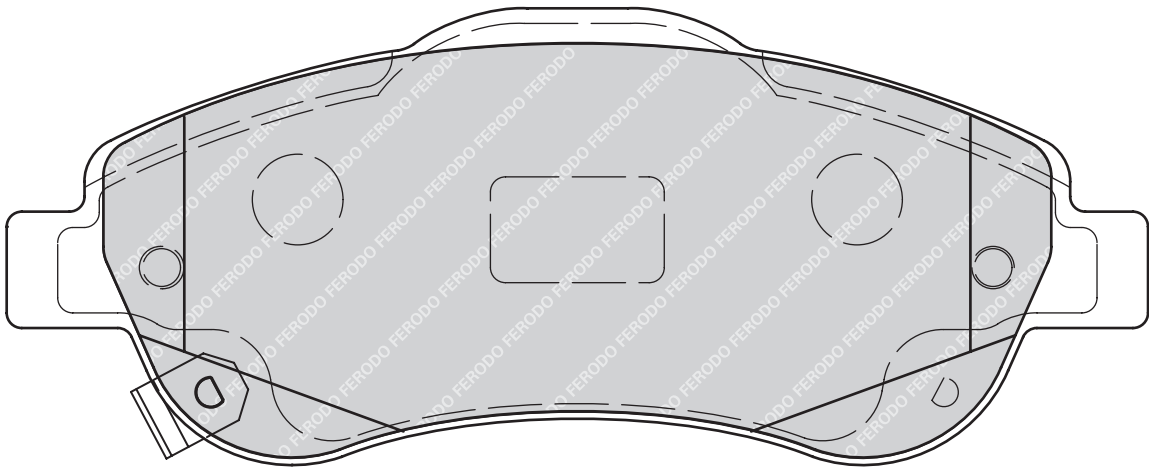

FDB4228

24638

151.1

56.9/60.5

18.9

BOS

2

-

HONDA CR-V III