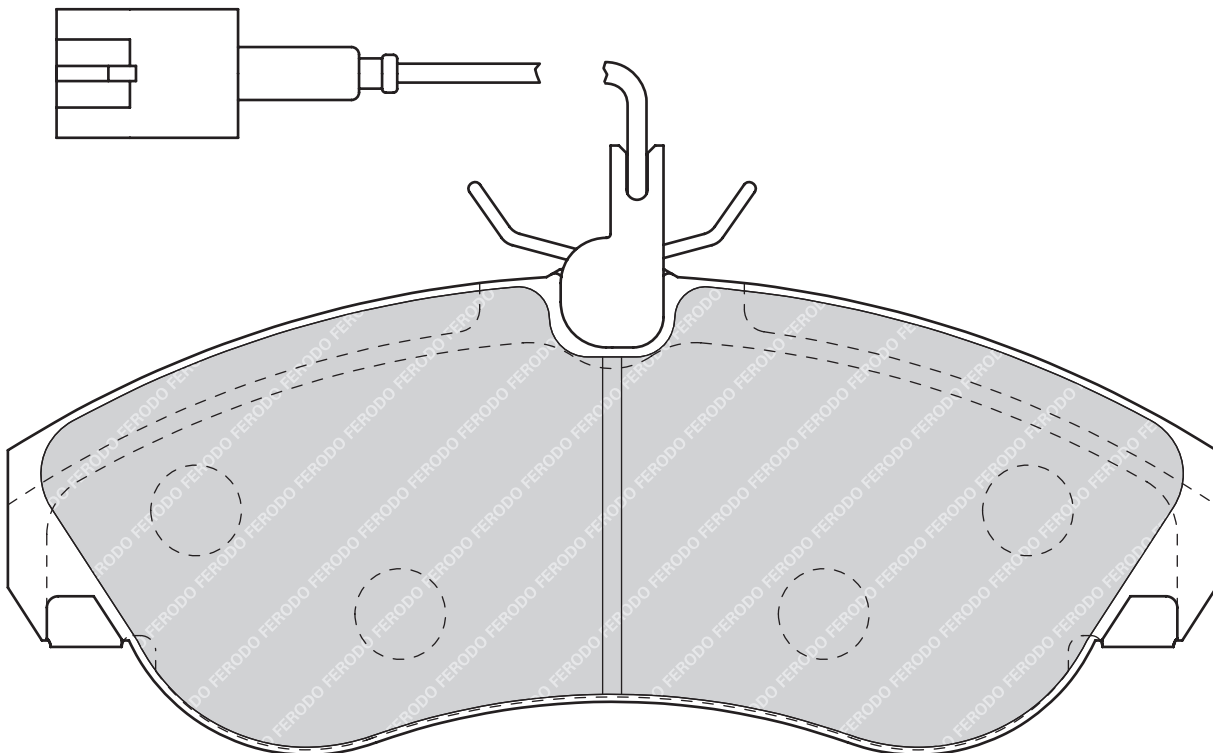

160

64.3

18.9

LUC

1

-

CITROËN JUMPER Box (230L), JUMPER Box (244), JUMPER Bus (230P), JUMPER Bus (244, Z_), JUMPER Platform/Chassis (230), JUMPER Platform/Chassis (244)**FIAT DUCATO** Box (230L), DUCATO Box (244), DUCATO Bus (230), DUCATO Bus (244, Z_), DUCATO Platform/Chassis (230), DUCATO Platform/Chassis (244)**PEUGEOT BOXER** Box (230L), BOXER Box (244), BOXER Bus (230P), BOXER Bus (244, Z_), BOXER Platform/Chassis (244), BOXER Platform/Chassis (ZCT_)