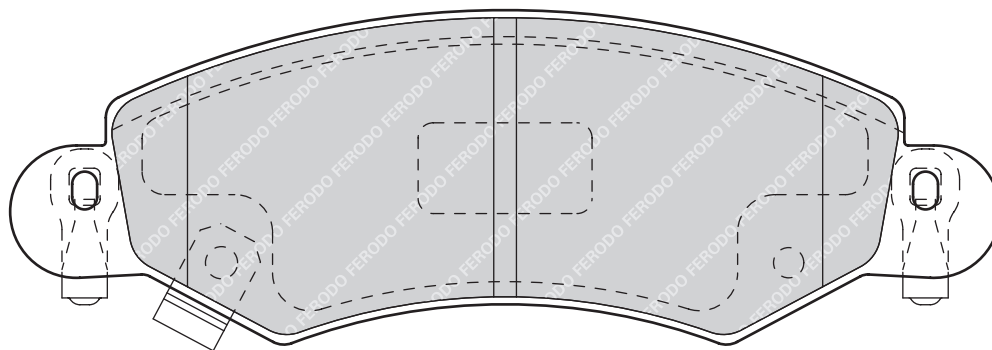

FDB1423

23253

130

43

15.5

BOS

2

2

OPEL AGILA (A) (H00)

SUZUKI WAGON R, WAGON R+ (EM), WAGON R+ (MM)

VAUXHALL AGILA Mk I (A)