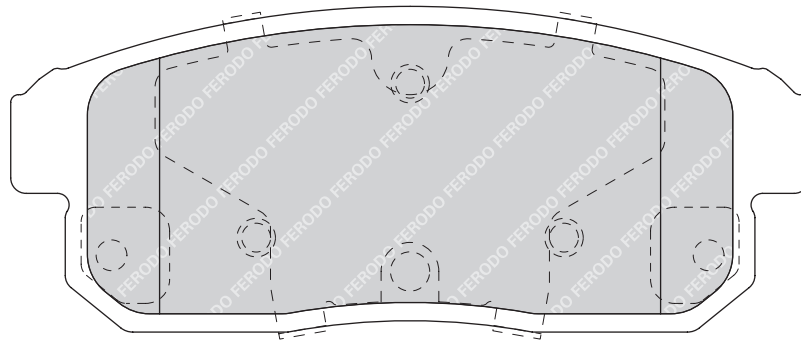

FDB1759

24039

105.6

43

15

NBK

1

-

MAZDA RX 8 (SE17)
SUZUKI IGNIS (FH), IGNIS II