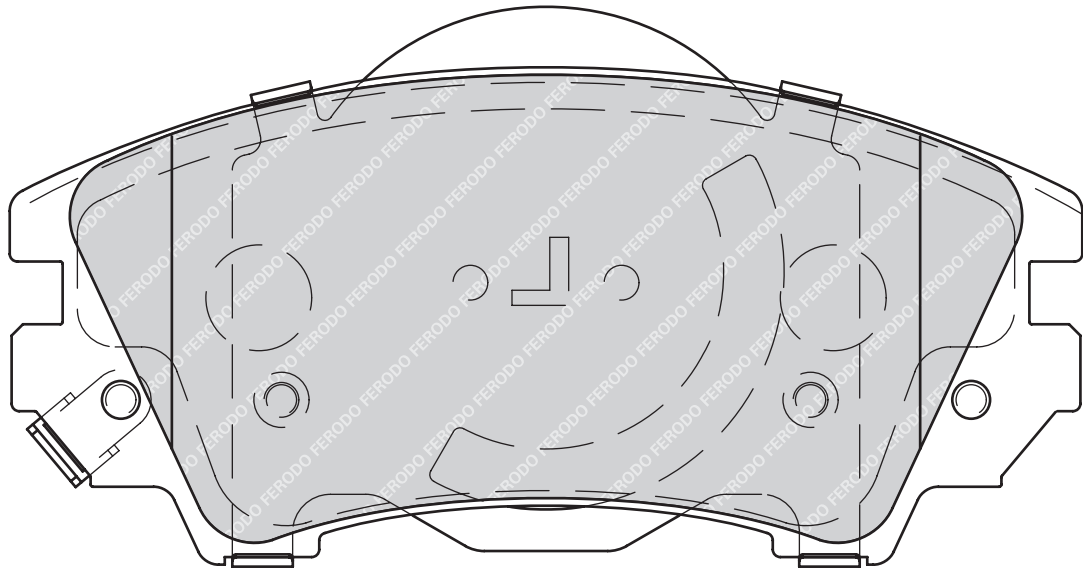

FDB4208

24412

OPEL ASTRA GTC J, ASTRA J, ASTRA J Saloon, ASTRA Sports Tourer (J), INSIGNIA, INSIGNIA Saloon, INSIGNIA Sports Tourer, ZAFIRA (P12), ZAFIRA TOURER

SAAB 9-5 (YS3G)

VAUXHALL ASTRA GTC Mk VI (J), ASTRA Mk VI (J), ASTRA Mk VI (J) Saloon, ASTRA Mk VI (J) Sports Tourer, INSIGNIA, INSIGNIA Saloon, INSIGNIA SPORTS TOURER, ZAFIRA Mk III (P12)