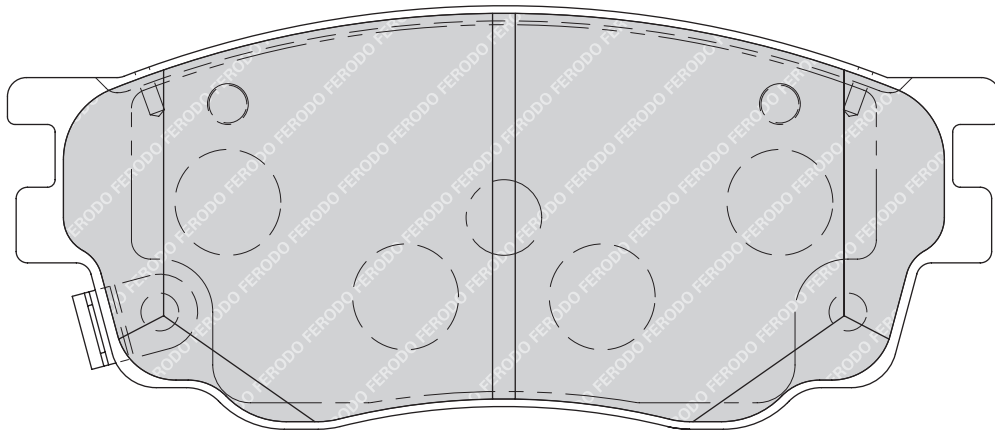

FDB1707

24246

131.2

56

17

SUM

2

2

MAZDA 6 (GG), 6 Hatchback (GG), 6 Station Wagon (GY)