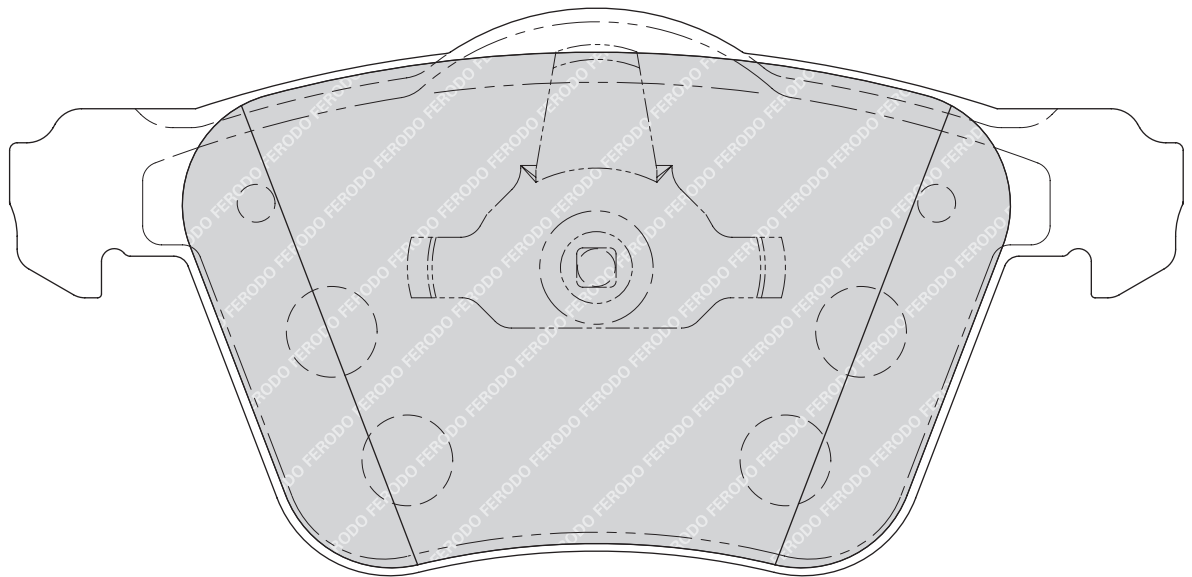

FDB1631

24141

155.3/156.4

751/74

18.2/19.7

ATE

-

-

VOLVO XC90