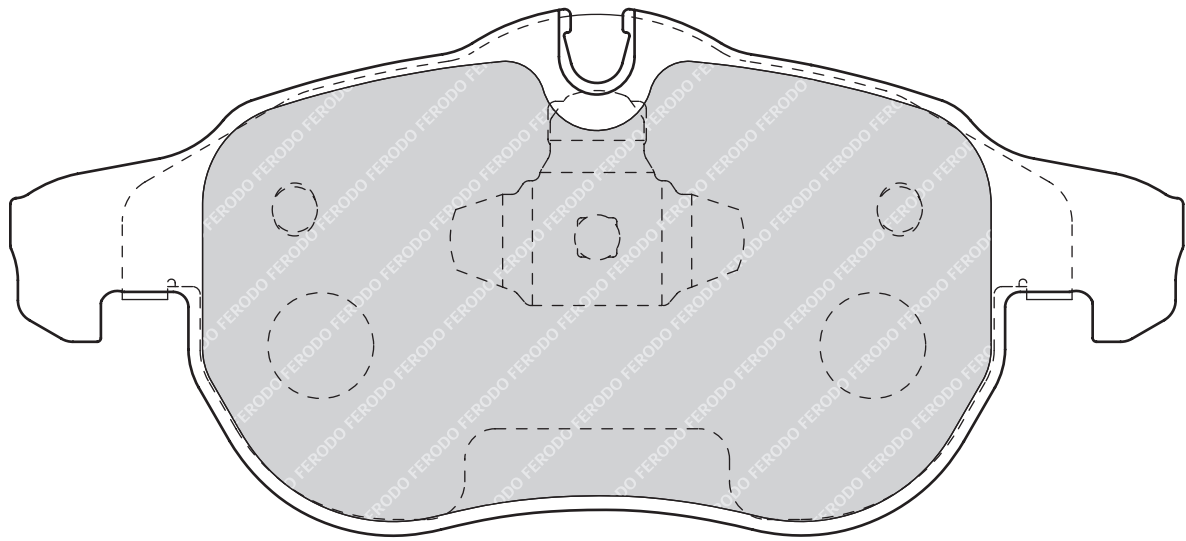

FDB4188

23402

155.1

69.5/70.5

20.5

FIAT CROMA (194)

OPEL ZAFIRA (A05), ZAFIRA Van

VAUXHALL ZAFIRA Mk II (B) (M75)