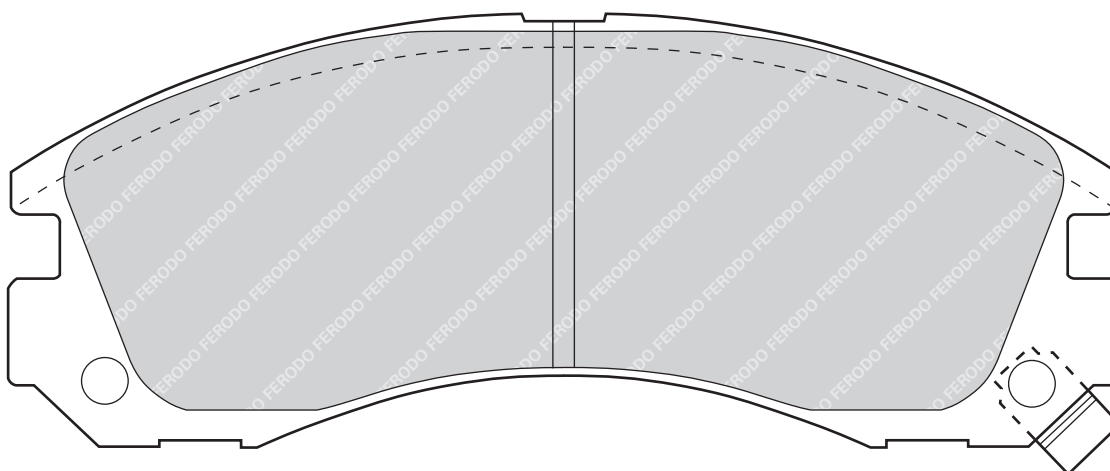

FDB765

21363

150

59

15.7

AKE

2

-

MITSUBISHI ECLIPSE I (D2_A), GALANT V (E5_A, E7_A, E8_A), GALANT V Saloon (E5_A, E7_A, E8_A), GALANT VI (EA_), GALANT VI Estate (EA_), L 200 (K_T), L 400 Box (PD_W, PC_W, PB_V, PA_W, PA_V), L 400 / SPACE GEAR Bus (PD_W, PC_W, PA_V, PB_V), Lancer Evolution (CE9A, CN9A), Lancer Evolution (CP9A), Lancer Evolution (CT9A), Lancer Evolution (CZ4A), LANCER VI (CK/P_A), OUTLANDER I (CU_), OUTLANDER II (CW_W), PAJERO II (V3_W, V2_W, V4_W), PAJERO II Open Off-Road Vehicle (V2_W, V4_W), PAJERO SPORT (K90), SPACE GEAR (PD_W, PC_W, PB_V, PA_W, PA_V), SPACE RUNNER (N6_W), SPACE WAGON (N3_W, N4_W), SPACE WAGON (N9_W, N8_W)