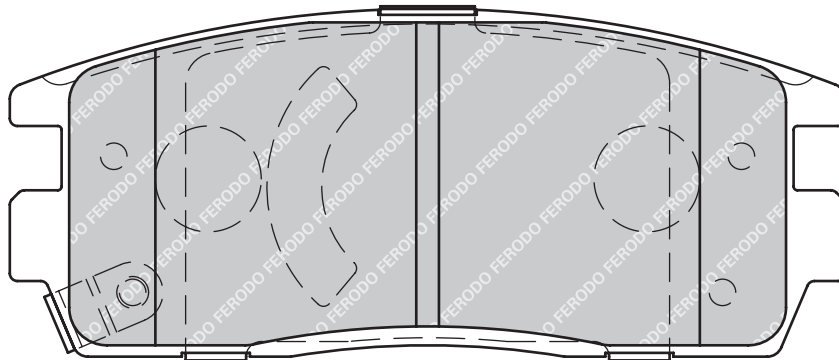

CHEVROLET CAPTIVA (C100, C140)

OPEL ANTARA

VAUXHALL ANTARA (J26, H26)