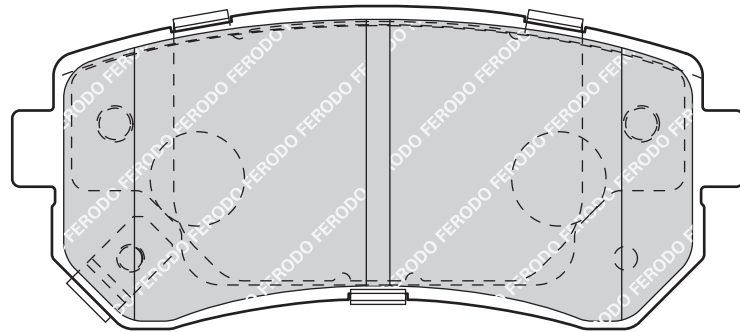

-

PEUGEOT 508, 508 SW

93.2

41.4

15.6/16.1

MAN

KIA CEE'D Estate (ED), CEE'D Hatchback (ED), PRO CEE'D (ED)

FDB4410