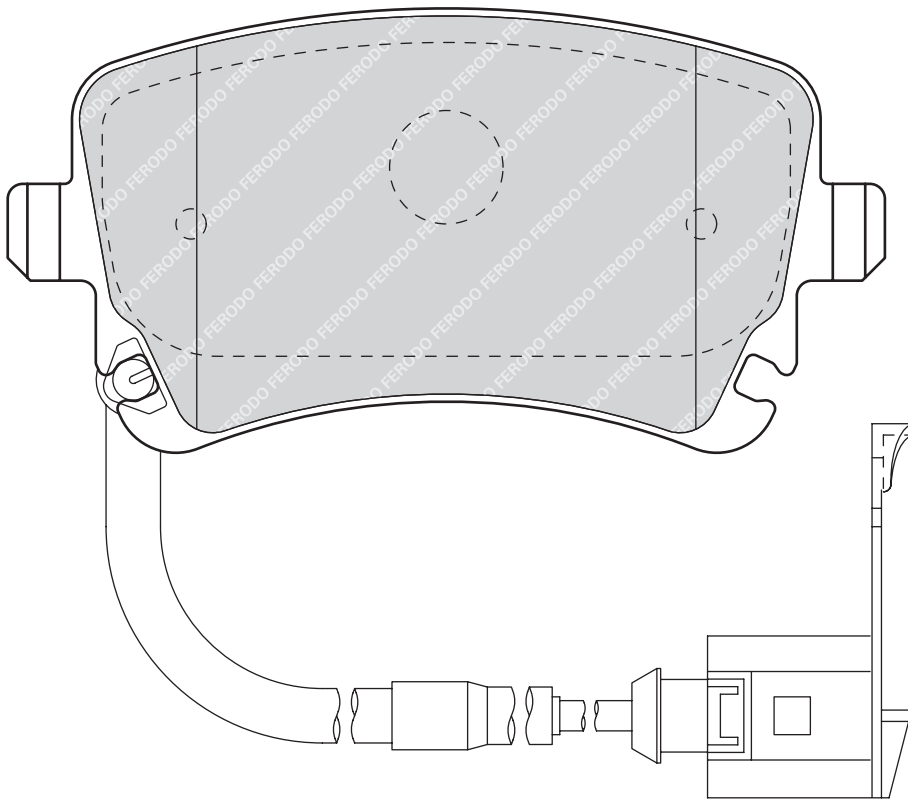

23326

116

58.8

17.5

TRW

2

2

VOLKSWAGEN PHAETON (3D_)