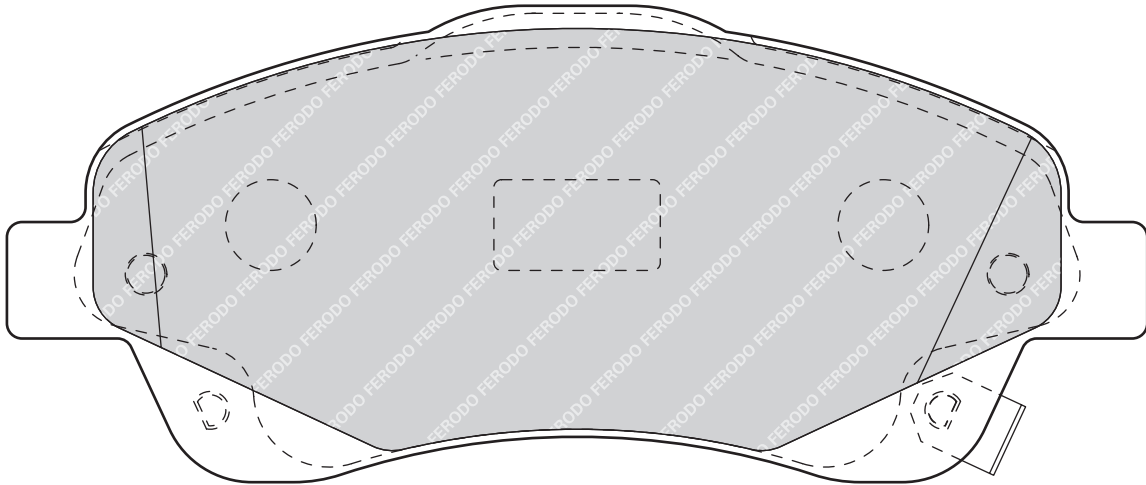

FDB1648

23768

151

62.7

18.6

BOS

2

-

TOYOTA AVENSIS (_T22_), AVENSIS (T25_), AVENSIS Estate (T25), AVENSIS Liftback (_T22_), AVENSIS Saloon (T25), AVENSIS Station Wagon (_T22_),
COROLLA Verso (ZER_, ZZE_, R1_)