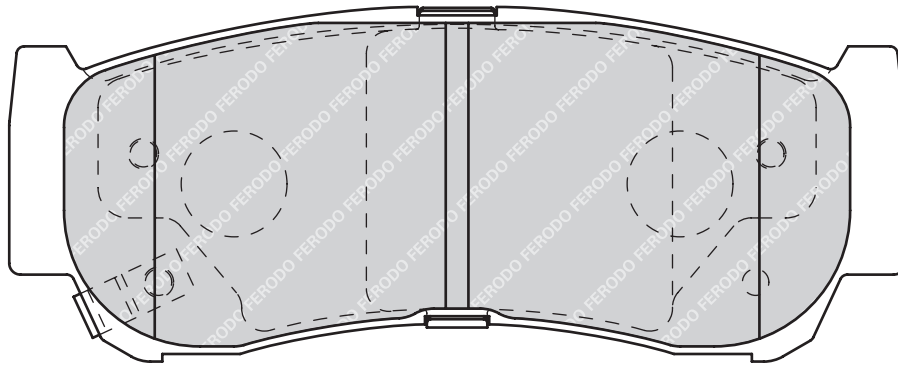

HYUNDAI H-1 Box, H-1 Platform/Chassis, H-1 / STAREX, H-1 / STAREX Bus (KMF), SANTA FÉ II (CM)

FDB1911

23703

138.8

59.7

16.9

AKE

-