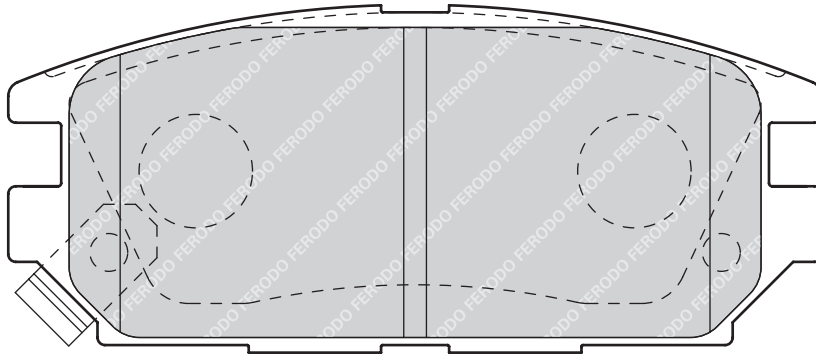

FDB1507

23373

108

46

14.9

AKE

2

-

MITSUBISHI Lancer Evolution (CE9A, CN9A), Lancer Evolution (CP9A), Lancer Evolution (CT9A), Lancer Evolution (CZ4A), SPACE WAGON (N9_W, N8_W)