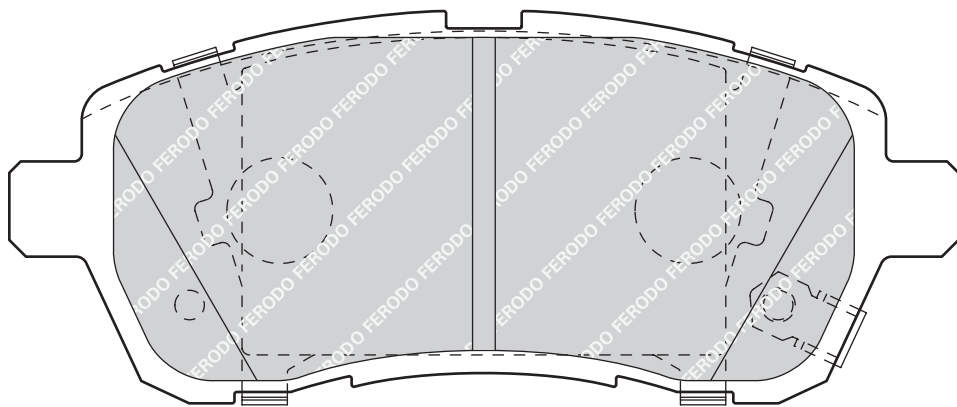

FDB4426

24283

125.7

52.1

16/16.5

TRW

-

-

SUZUKI SWIFT IV (MZ, FZ, EZ, NZ)