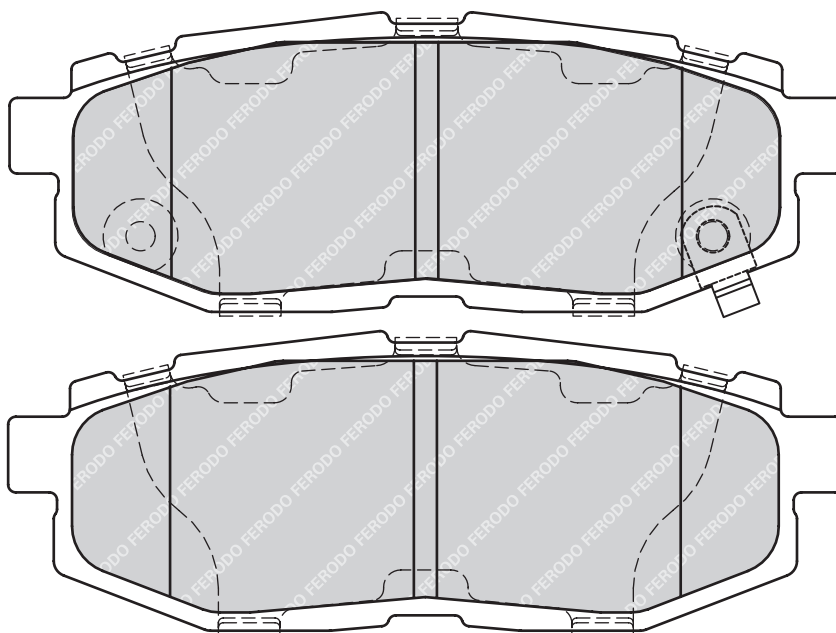

39.7

16.7

N/A

1

-

SUBARU LEGACY V, LEGACY V Estate, TRIBECA (B9)

FDB4188

23402