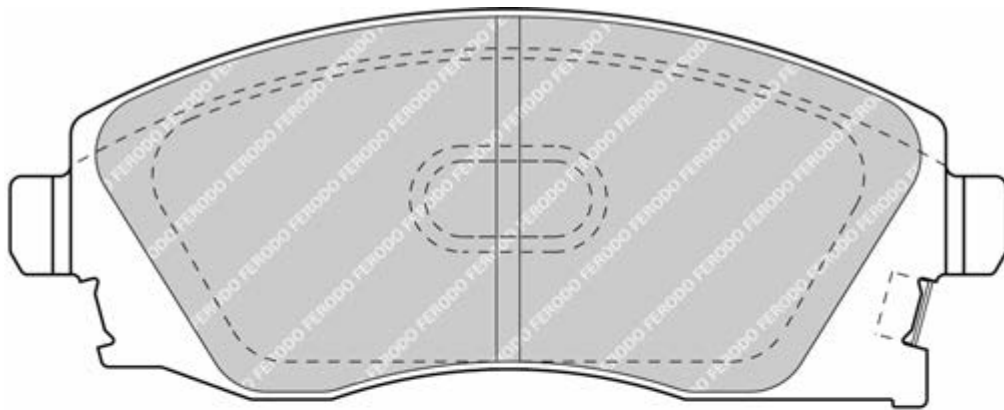

FDB1424

23225

132

51.4

17

TRW

2

-

OPEL COMBO Box Body / Estate, COMBO Tour, CORSA C (F08, F68), CORSA C Box (F08, W5L), MERIVA, TIGRA TwinTop

VAUXHALL COMBO Mk II (C) Box Body / Estate (F25), COMBO TOUR Mk II (C) (F25), CORSA Mk II (C) (W5L, F08), CORSAVAN Mk II (C), MERIVA Mk I (A), TIGRA TwinTop