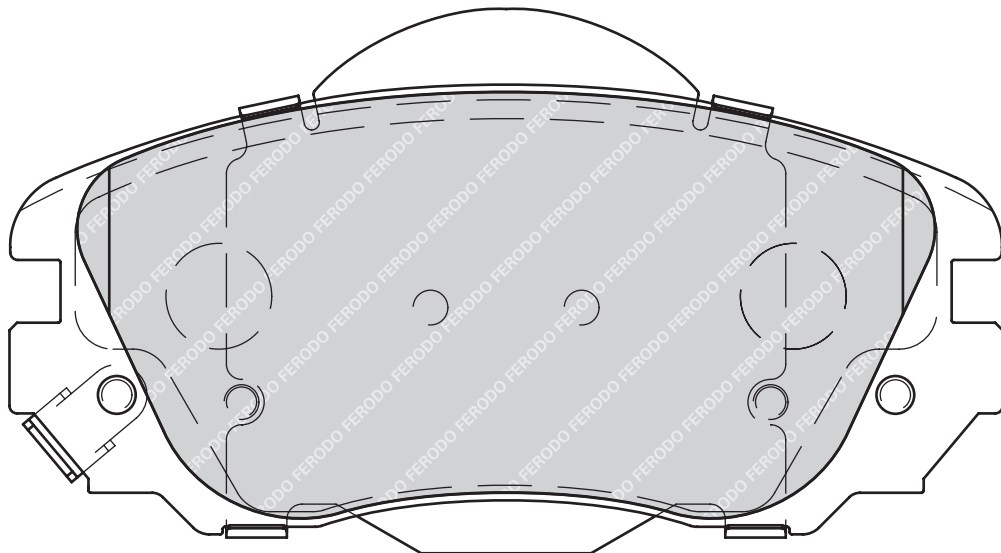

OPEL INSIGNIA, INSIGNIA Saloon, INSIGNIA Sports Tourer

SAAB 9-5 (YS3G)

VAUXHALL INSIGNIA, INSIGNIA Saloon, INSIGNIA SPORTS TOURER