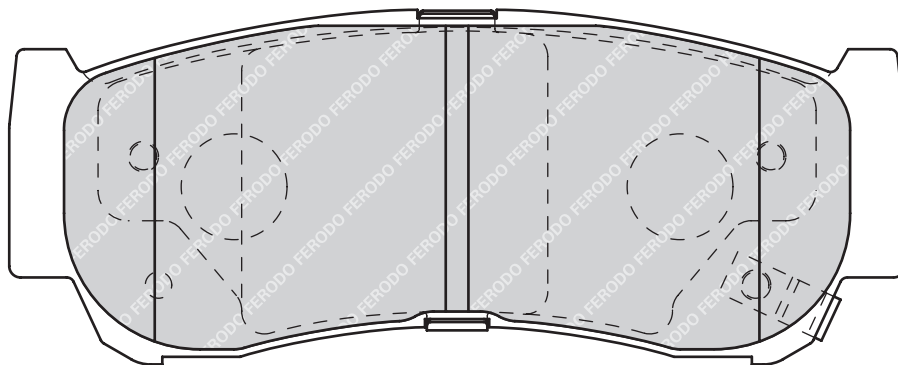

HYUNDAI H-1 Box, H-1 Platform/Chassis, H-1 / STAREX, H-1 / STAREX Bus (KMF), SANTA FÉ II (CM)

FDB1911

23703

138.8

59.7

16.9

AKE

-