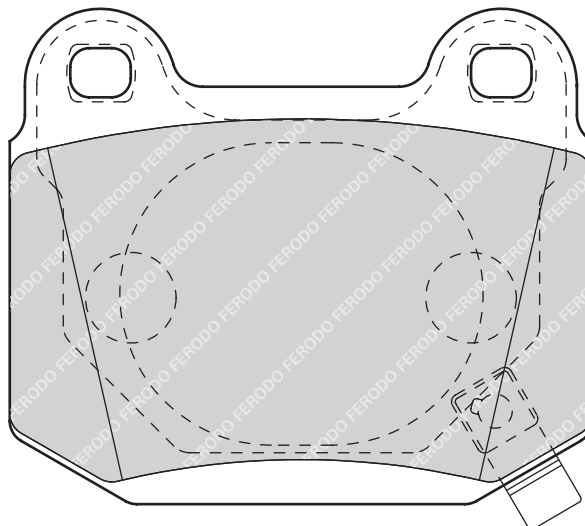

FDB1562

21580

MITSUBISHI Lancer Evolution (CE9A, CN9A), Lancer Evolution (CP9A), Lancer Evolution (CT9A), Lancer Evolution (CZ4A)
SUBARU IMPREZA Estate (GD, GG), IMPREZA Hatchback (GR), IMPREZA Saloon (GD, GG), IMPREZA Saloon (GR)