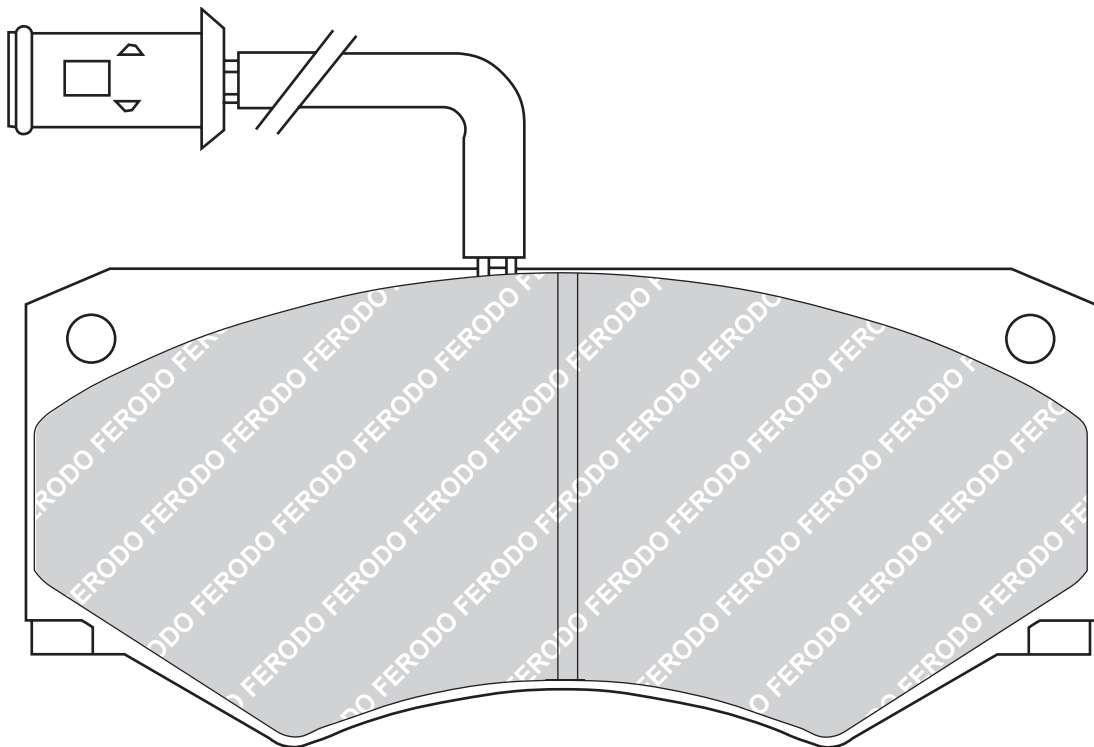

FVR709

20465

149

69

18

WAB

2

-

IVECO DAILY I Box Body / Estate, DAILY I Bus, DAILY I Dumptruck, DAILY I Platform/Chassis