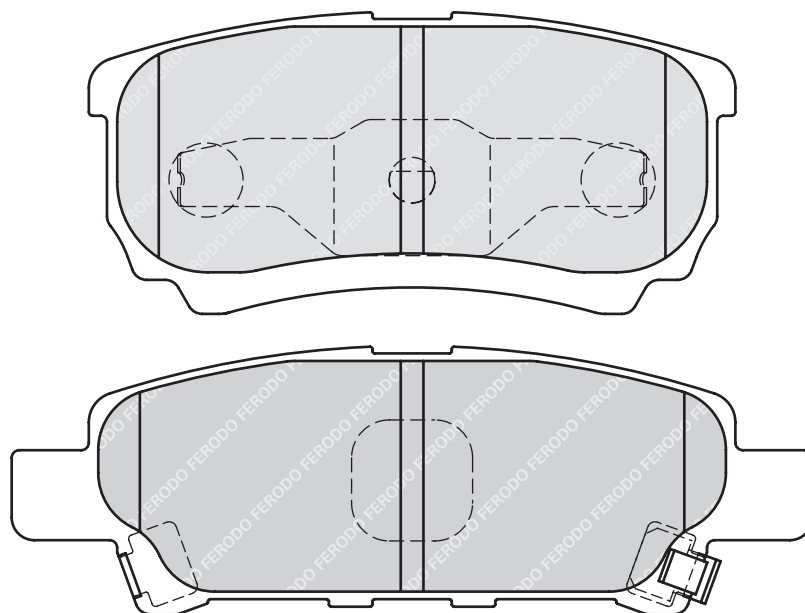

FDB1839

24014

105.9/85.4

35.5/40.0

15.5

AKE

2

-

CHRYSLER SEBRING (JS)

DODGE AVENGER, CALIBER

JEEP COMPASS (MK49), PATRIOT (MK74)

MITSUBISHI Lancer Evolution (CE9A, CN9A), Lancer Evolution (CP9A), Lancer Evolution (CT9A), Lancer Evolution (CZ4A), LANCER VI (CK/P_A), OUTLANDER I (CU_)