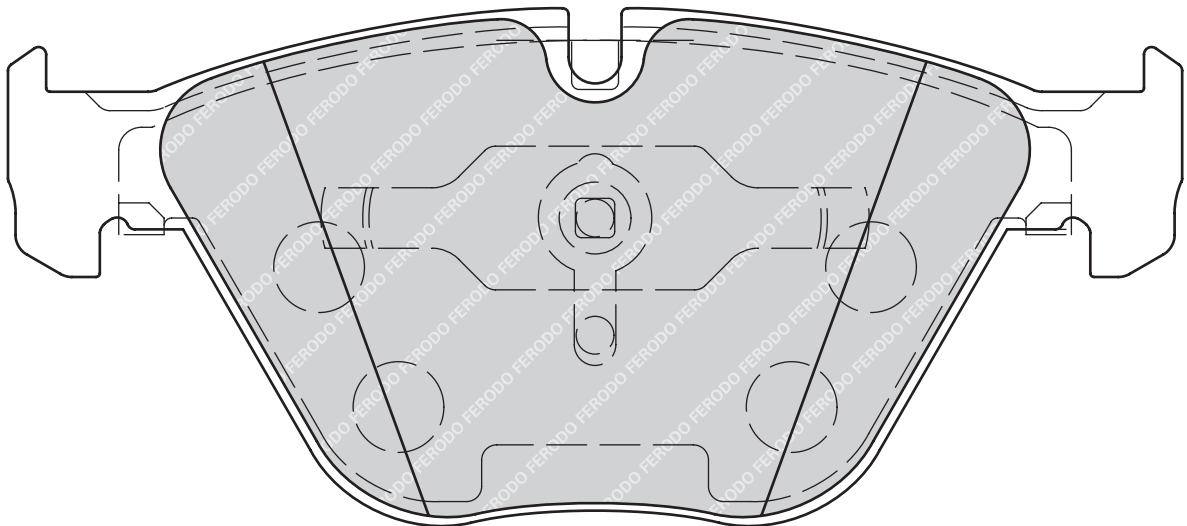

FDB4221

24161

155.4

68.5

19.8

ATE

-

-

BMW 3 (E90), 3 Convertible (E93), 3 Coupe (E92), 3 Touring (E91), X1 (E84), Z4 (E89)