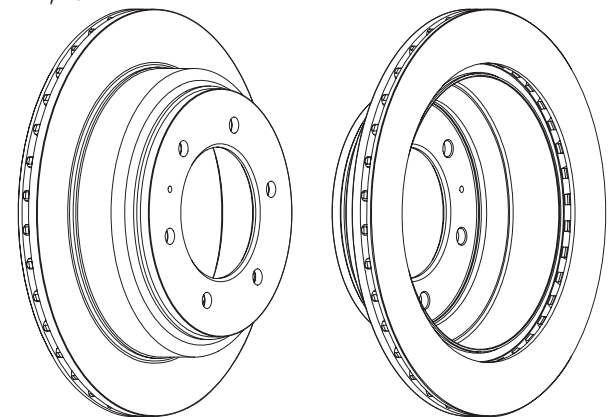

DDF695

ISUZU TROOPER, TROOPER (UB), TROOPER Open Off-Road Vehicle,
TROOPER Open Off-Road Vehicle (UB)

OPEL FRONTERA A (5_MWL4), FRONTERA A Sport (5_SUD2), FRONTERA B (6B_), MONTEREY A (UBS_), MONTEREY B

VAUXHALL FRONTERA Mk I (A), FRONTERA Mk I (A) Sport, FRONTERA Mk II (B), MONTEREY, MONTEREY Mk II