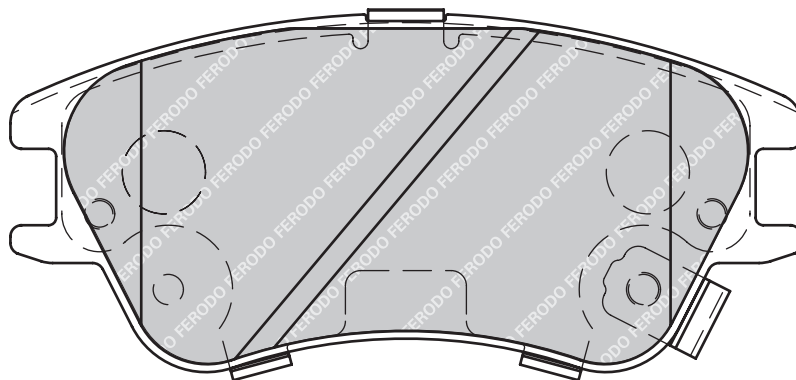

FDB1950

24277

104.6

47.4

17

MAN

2

4

HYUNDAI ATOS (MX), ATOS PRIME (MX)