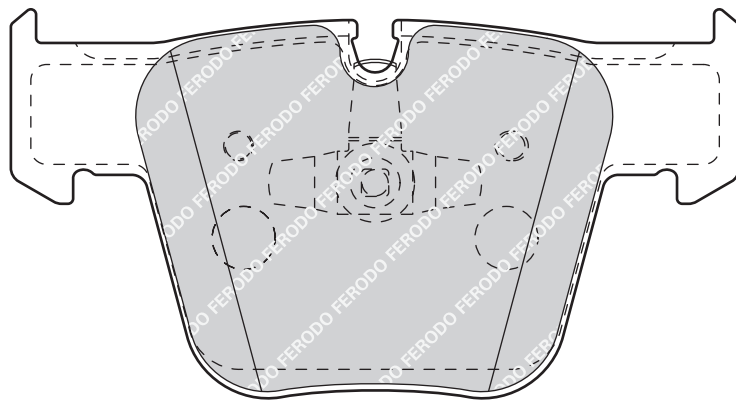

FDB4412

138.6

73.9

16.7

ATE

-

-

x8

MERCEDES-BENZ S-CLASS (W221), S-CLASS Coupe (C216)