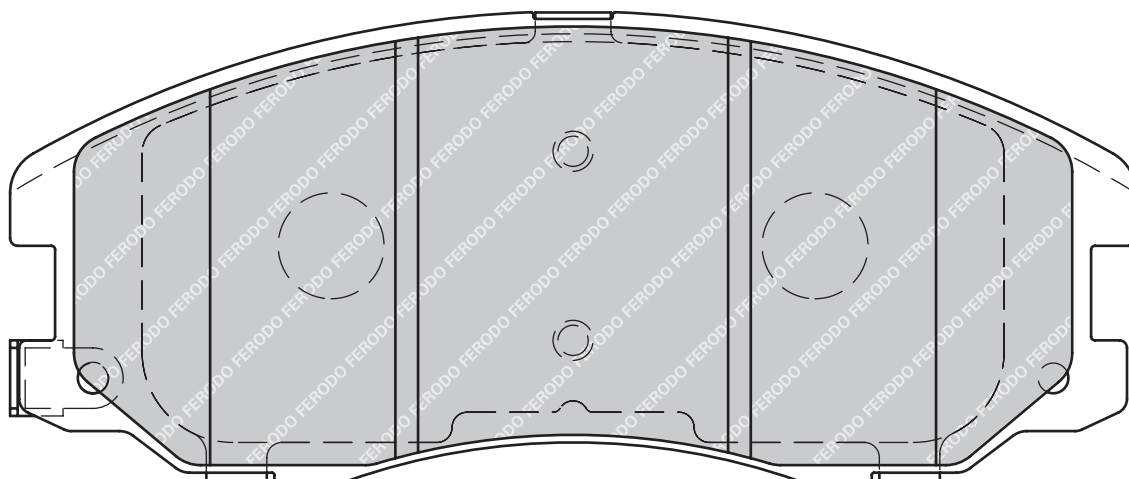

FDB1934

24510

148.9

62

17.4

MAN

2

-

CHEVROLET CAPTIVA (C100, C140)

OPEL ANTARA

VAUXHALL ANTARA (J26, H26)