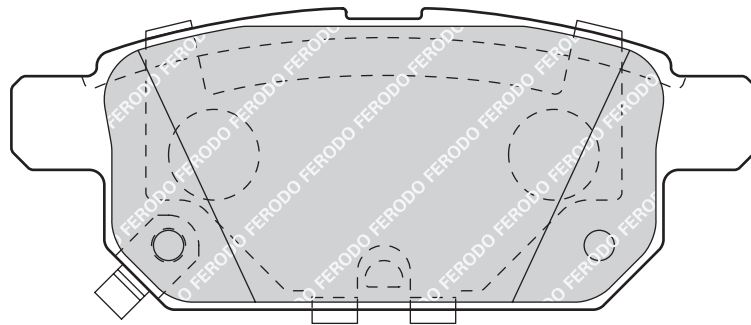

25258

98.7

40.1

14.9

AKE

-

-

SUZUKI SWIFT IV (MZ, FZ, EZ, NZ)