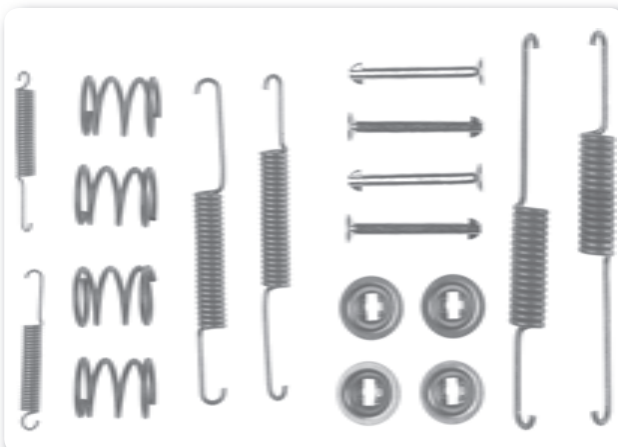

FBA10

DACIA 1300, 1300 Estate, 1310 Estate, 1310 Saloon (U, X)

OPEL KADETT D (31_-34_, 41_-44_), KADETT D (32_,37_,39_,_42),

KADETT D Estate (35_, 36_, 45_, 46_)

RENAULT 4 (112_), 4 Box (R21_, R23_)