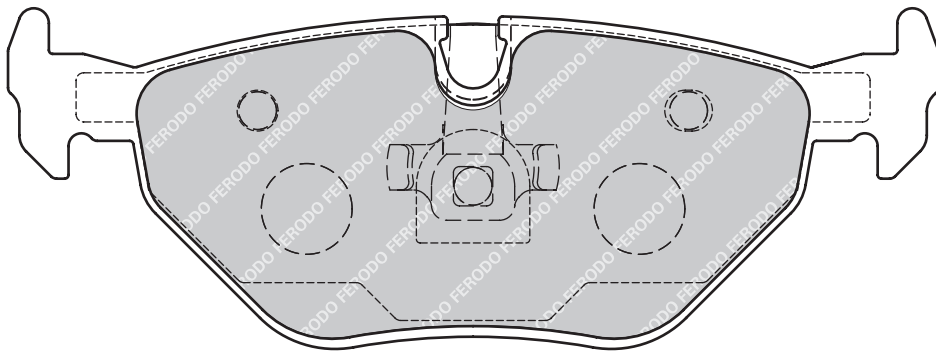

FDB1867

21934

123.1

45

16.1

ATE

-

-

SAAB 9-5 (YS3E), 9-5 Estate (YS3E)