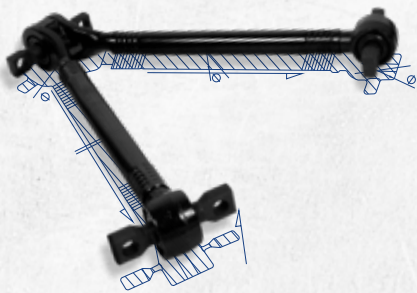

QUALITY AND SAFETY FIRST AT MOOG®

Chassis components play a vital role in keeping vehicles stable, ensuring predictable handling and safe operation throughout a vehicle's lifetime. Today, the majority of commercial vehicles in Europe weigh over 16 tonnes (and some as much as 30 tonnes), so the loads and stresses that a truck's chassis must cope with are huge. Because we understand this, all MOOG® parts meet or exceed OE quality standards and undergo rigorous testing to ensure that they offer the highest quality and reliability.

PRODUCT IS KEY

MOOG parts are designed, produced and tested to withstand extreme situations. Our engineers use the original equipment as the master to develop all MOOG products. The metallurgy and geometry of every original part is identified, measured and improved whenever possible. Next, every product is subjected to extensive testing to ensure optimal performance and maximum durability.